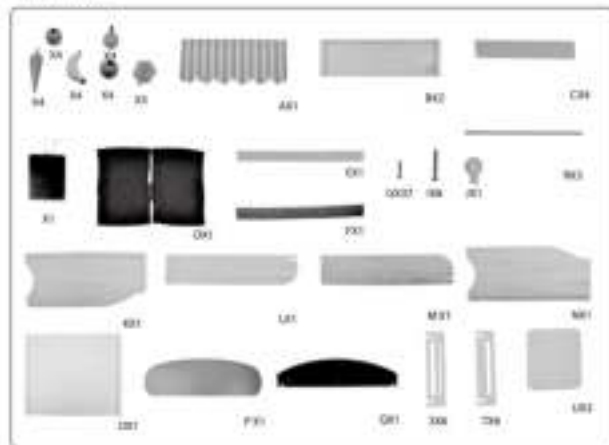

Instruction

1.Contents