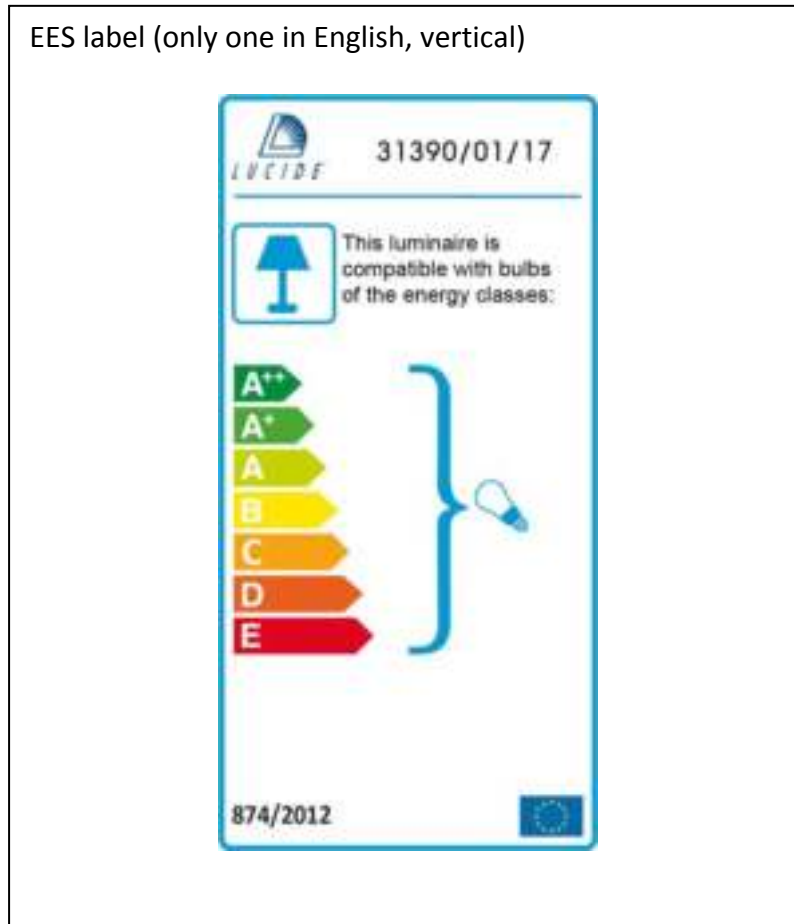

Technical details

materials used:	Steel+glass	
color:	17	red copper
dimmable and how is the fixture dimmable:		
size:	Height:	150cm
	Length:	
	Width:	D38cm
	Net Weight:	1.7kgs
power requirements:	220-240V~50HZ	
bulb type and maximum Wattage:	E27	Max.60w
number of bulbs:	1XE27	
IP degree:	IP20	

EES label (only one in English, vertical)

Lucide NV
Bisschoppenhoflaan 145
2100 Deurne
Belgium
info@lucide.be
tel: +32 (0)3 366 22 04
www.lucide.be