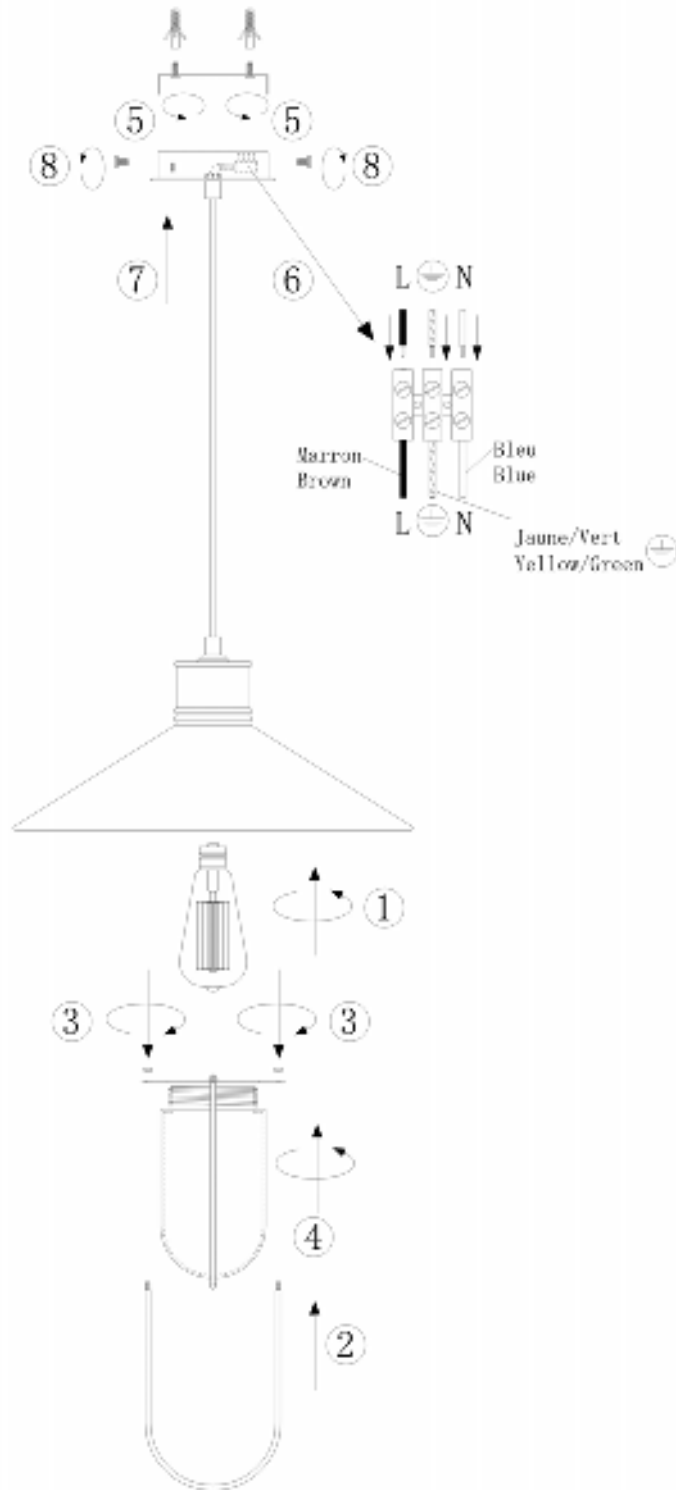

Line drawing of the item (with outline dimensions)

Item number: 31390/01/17

Installation drawing (the same as it in its instruction manual)

Technical details

materials used:	Steel+glass	
color:	17	red copper
dimmable and how is the fixture dimmable:		
size:	Height:	150cm
	Length:	
	Width:	D38cm
	Net Weight:	1.7kgs
power requirements:	220-240V~50HZ	
bulb type and maximum Wattage:	E27	Max.60w
number of bulbs:	1XE27	
IP degree:	IP20	