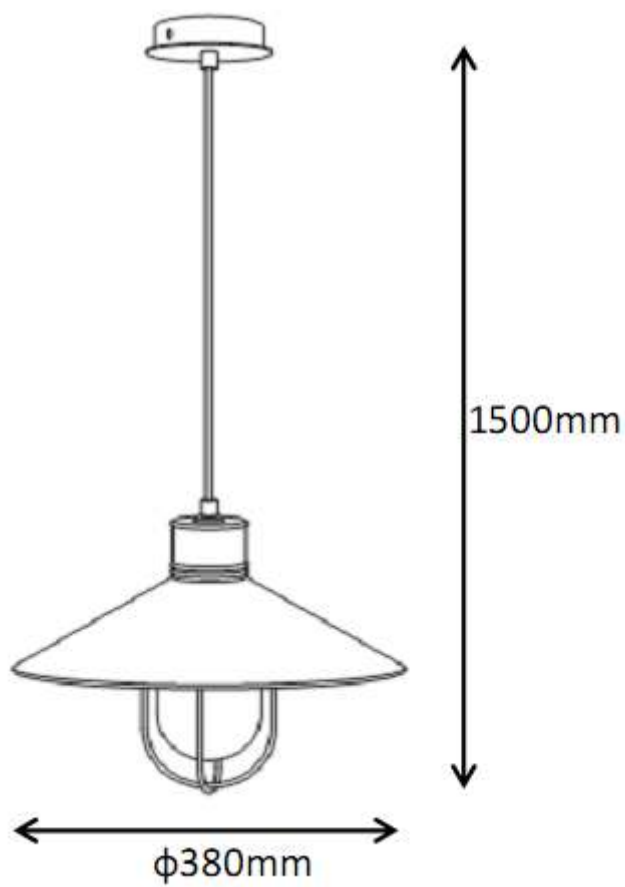

Line drawing of the item (with outline dimensions)

Item number: 31390/01/17

Installation drawing (the same as it in its instruction manual)

Technical details

materials used:	Steel+glass	
color:	17	red copper
dimmable and how is the fixture dimmable:		
size:	Height:	150cm
	Length:	
	Width:	D38cm
	Net Weight:	1.7kgs
power requirements:	220-240V~50HZ	
bulb type and maximum Wattage:	E27	Max.60w
number of bulbs:	1XE27	
IP degree:	IP20	