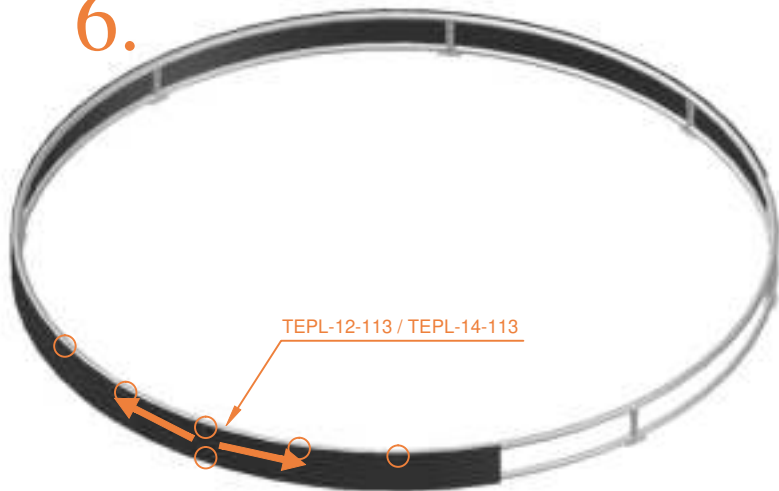

# Model 12-FL / Model 14-FL

	Model 12-FL ø365cm			Model 14-FL ø430cm		
	Quantity	Part number		Quantity	Part number	
Jumping mat	1	TEPL-12-222		1	TEPL-14-222	
Galvanized spring L=215mm ø3.2mm	80	TEPL-200-211/A		96	TEPL-200-211/A	
Safety pad	1	TEPL-12-333-FL-green or AVGR-12-333-FL-grey or ABVL-12-333-FL-black		1	TEPL-14-333-FL-green or AVGR-14-333-FL-grey or ABVL-14-333-FL-black	
Fastener for safety pad	24	TEPL-ELAS-D		24	TEPL-ELAS-D	
Fastener for safety pad	24	TEPL-ELAS-B		24	TEPL-ELAS-B	
C-tube	4	TEPL-12-FL-114		4	TEPL-14-FL-114	
H-tube	4	TEPL-12-FL-115		4	TEPL-14-FL-115	
C-tube	4	TEPL-12-113		4	TEPL-14-113	
K-tube	4	TEPL-12-114		4	TEPL-14-114	
Tool for spring	1	TOOL-SPRING		1	TOOL-SPRING	
Screw	8	M8-16		8	M8-16	

	Model 12-FL Ø365cm			Model 14-FL Ø430cm		
	Quantity	Part number		Quantity	Part number	
Plastic plate	4	2112-121		4	2114-121	
Parker screw	32	M4-16		32	M4-16	
Measuring rod L=220mm	1	MEASURING-ROD/A		1	MEASURING-ROD/A	
Measuring rod L=800mm	1	MEASURING-ROD/B		1	MEASURING-ROD/B	
Users Manual	1	208010101		1	208010101	
Warning Card	1	208040101		1	208040101	
Tie rip for warning card	1	209010102		1	209010102	
Safety manual	1	208010301		1	208010301	

4.

5.

6.

7.

8.

9.

10.

11.