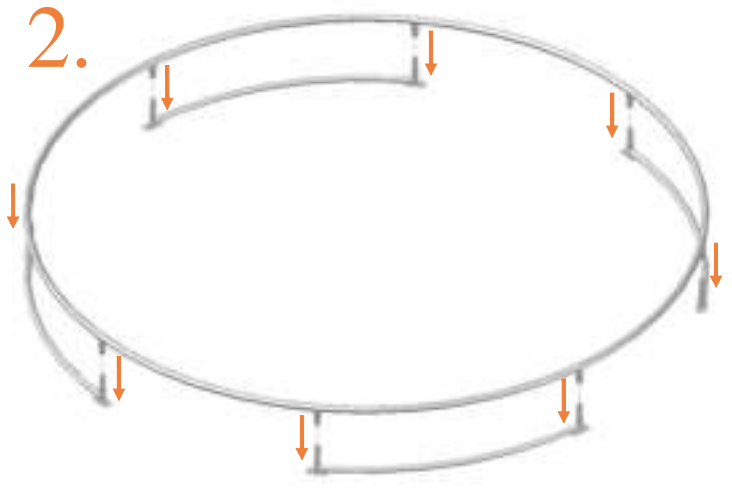

Model 12-FL / Model 14-FL

*Aryna*

Round trampolines

Assembly manual

# Model 12-FL / Model 14-FL

	Model 12-FL ø365cm			Model 14-FL ø430cm		
	Quantity	Part number		Quantity	Part number	
Jumping mat	1	TEPL-12-222		1	TEPL-14-222	
Galvanized spring L=215mm ø3.2mm	80	TEPL-200-211/A		96	TEPL-200-211/A	
Safety pad	1	TEPL-12-333-FL-green or AVGR-12-333-FL-grey or ABVL-12-333-FL-black		1	TEPL-14-333-FL-green or AVGR-14-333-FL-grey or ABVL-14-333-FL-black	
Fastener for safety pad	24	TEPL-ELAS-D		24	TEPL-ELAS-D	
Fastener for safety pad	24	TEPL-ELAS-B		24	TEPL-ELAS-B	
C-tube	4	TEPL-12-FL-114		4	TEPL-14-FL-114	
H-tube	4	TEPL-12-FL-115		4	TEPL-14-FL-115	
C-tube	4	TEPL-12-113		4	TEPL-14-113	
K-tube	4	TEPL-12-114		4	TEPL-14-114	
Tool for spring	1	TOOL-SPRING		1	TOOL-SPRING	
Screw	8	M8-16		8	M8-16	

	Model 12-FL Ø365cm			Model 14-FL Ø430cm		
	Quantity	Part number		Quantity	Part number	
Plastic plate	4	2112-121		4	2114-121	
Parker screw	32	M4-16		32	M4-16	
Measuring rod L=220mm	1	MEASURING-ROD/A		1	MEASURING-ROD/A	
Measuring rod L=800mm	1	MEASURING-ROD/B		1	MEASURING-ROD/B	
Users Manual	1	208010101		1	208010101	
Warning Card	1	208040101		1	208040101	
Tie rip for warning card	1	209010102		1	209010102	
Safety manual	1	208010301		1	208010301	