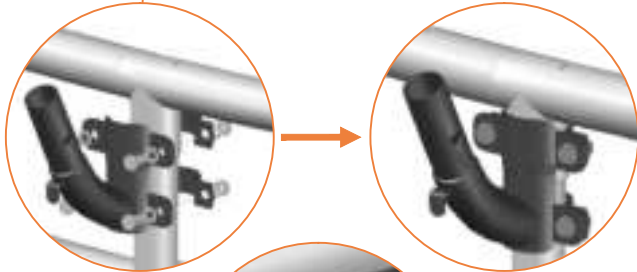

4.

5.

6.

TEPL-12-113 / TEPL-14-113