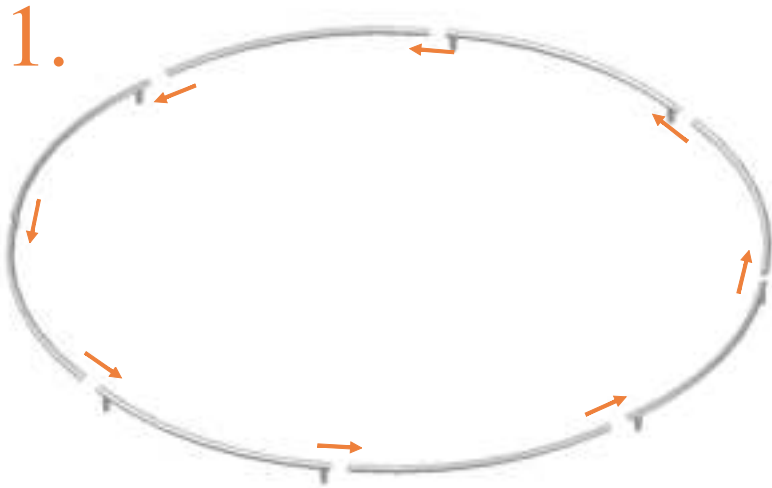

Model 12-FL / Model 14-FL

*Aryna*

Round trampolines

Assembly manual

# Model 12-FL / Model 14-FL

	Model 12-FL ø365cm			Model 14-FL ø430cm		
	Quantity	Part number		Quantity	Part number	
Jumping mat	1	TEPL-12-222		1	TEPL-14-222	
Galvanized spring L=215mm ø3.2mm	80	TEPL-200-211/A		96	TEPL-200-211/A	
Safety pad	1	TEPL-12-333-FL-green or AVGR-12-333-FL-grey or ABVL-12-333-FL-black		1	TEPL-14-333-FL-green or AVGR-14-333-FL-grey or ABVL-14-333-FL-black	
Fastener for safety pad	24	TEPL-ELAS-D		24	TEPL-ELAS-D	
Fastener for safety pad	24	TEPL-ELAS-B		24	TEPL-ELAS-B	
C-tube	4	TEPL-12-FL-114		4	TEPL-14-FL-114	
H-tube	4	TEPL-12-FL-115		4	TEPL-14-FL-115	
C-tube	4	TEPL-12-113		4	TEPL-14-113	
K-tube	4	TEPL-12-114		4	TEPL-14-114	
Tool for spring	1	TOOL-SPRING		1	TOOL-SPRING	
Screw	8	M8-16		8	M8-16	

	Model 12-FL Ø365cm			Model 14-FL Ø430cm		
	Quantity	Part number		Quantity	Part number	
Plastic plate	4	2112-121		4	2114-121	
Parker screw	32	M4-16		32	M4-16	
Measuring rod L=220mm	1	MEASURING-ROD/A		1	MEASURING-ROD/A	
Measuring rod L=800mm	1	MEASURING-ROD/B		1	MEASURING-ROD/B	
Users Manual	1	208010101		1	208010101	
Warning Card	1	208040101		1	208040101	
Tie rip for warning card	1	209010102		1	209010102	
Safety manual	1	208010301		1	208010301	