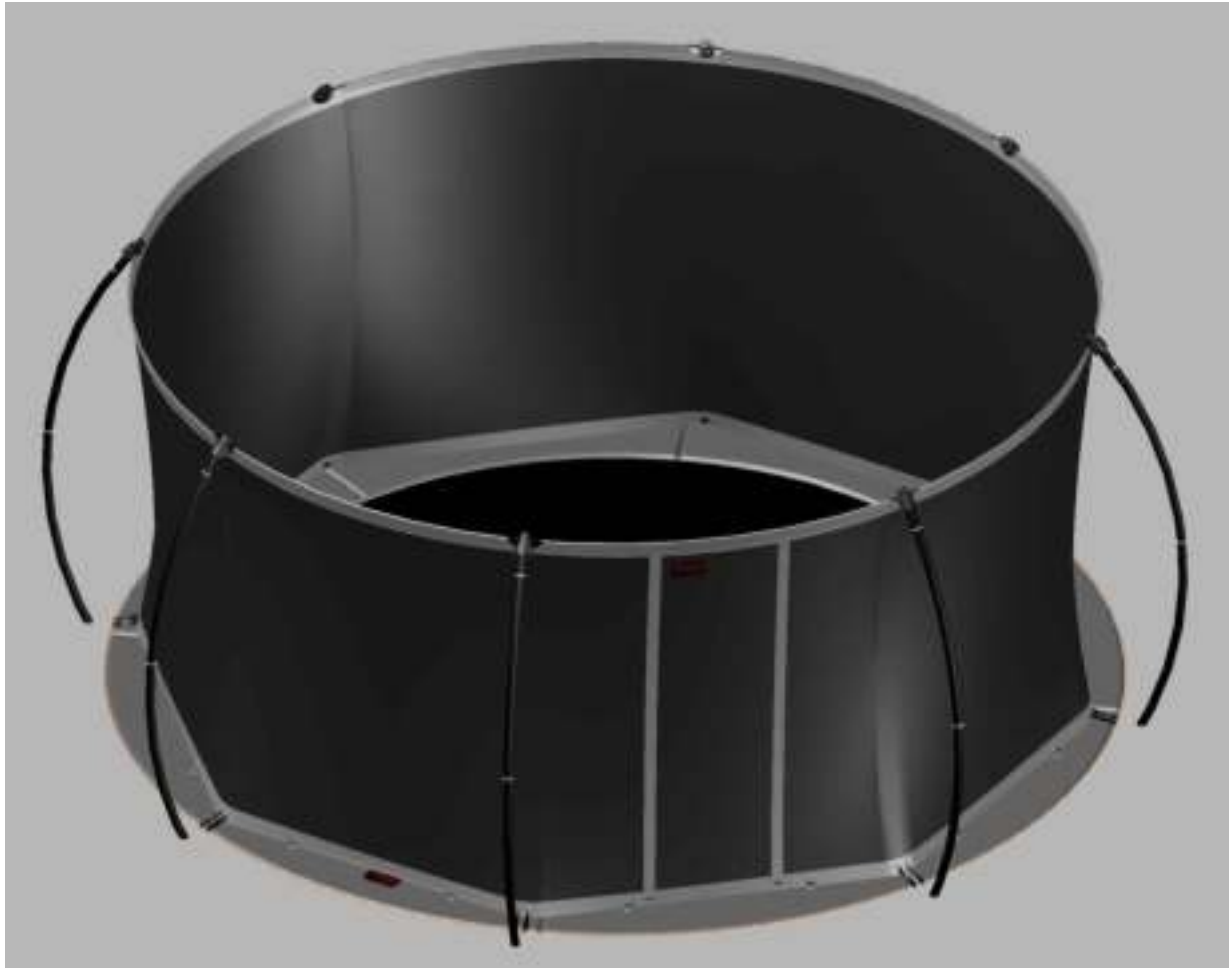

## Safety net for Model 12 - FL / Model 14 - FL

	Model-12-FL ø365cm			Model-14-FL ø430cm		
	Quantity	Part number		Quantity	Part number	
Pole with sleeve for safety net	8	AVBL-12-802-A + AVBL-12-802-C		8	AVBL-12-802-A + AVBL-12-802-C	
Pole for safety net	8	AVBL-12-802-B		8	AVBL-14-802-B	
Clamp	8	CLAMP-TOOL-SN 12		8	CLAMP-TOOL-SN 14	
Fiberglass Rod	1set	FIBERGLASS-ROD-12		1set	FIBERGLASS-ROD-14	
Fastener for safety net	8			16	TEPL-ELAS-C	
Screw M6x30	8	M6x30 ANBL-12		8	M6x30	
Safety net	1	ANBL-12		1	ANBL-14	
Straps for safety net	8	TEPL-BAND		8	TEPL-BAND	
Closure for safety net	2	TEPL-KNOOPJE		2	TEPL-KNOOPJE	
Screw M8	32	M8-20		32	M8-20	
Allen key	2	ALLEN-KEY		2	ALLEN-KEY	
Wrench	2	WRENCH		2	WRENCH	
Cap	8	TOP-CAP-BD		8	TOP-CAP-BD	