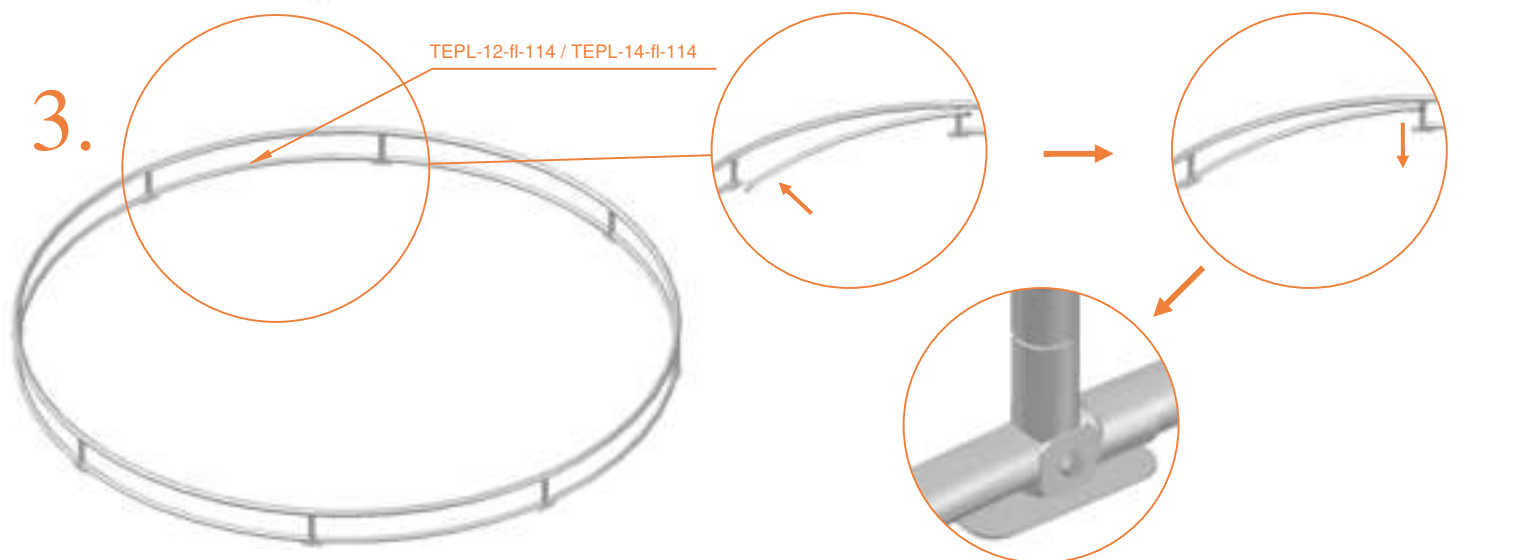

Model 12-FL / Model 14-FL

*Aryna*

Round trampolines

Assembly manual

# Model 12-FL / Model 14-FL

	Model 12-FL ø365cm			Model 14-FL ø430cm		
	Quantity	Part number		Quantity	Part number	
Jumping mat	1	TEPL-12-222		1	TEPL-14-222	
Galvanized spring L=215mm ø3.2mm	80	TEPL-200-211/A		96	TEPL-200-211/A	
Safety pad	1	TEPL-12-333-FL-green or AVGR-12-333-FL-grey or ABVL-12-333-FL-black		1	TEPL-14-333-FL-green or AVGR-14-333-FL-grey or ABVL-14-333-FL-black	
Fastener for safety pad	24	TEPL-ELAS-D		24	TEPL-ELAS-D	
Fastener for safety pad	24	TEPL-ELAS-B		24	TEPL-ELAS-B	
C-tube	4	TEPL-12-FL-114		4	TEPL-14-FL-114	
H-tube	4	TEPL-12-FL-115		4	TEPL-14-FL-115	
C-tube	4	TEPL-12-113		4	TEPL-14-113	
K-tube	4	TEPL-12-114		4	TEPL-14-114	
Tool for spring	1	TOOL-SPRING		1	TOOL-SPRING	
Screw	8	M8-16		8	M8-16	

	Model 12-FL Ø365cm			Model 14-FL Ø430cm		
	Quantity	Part number		Quantity	Part number	
Plastic plate	4	2112-121		4	2114-121	
Parker screw	32	M4-16		32	M4-16	
Measuring rod L=220mm	1	MEASURING-ROD/A		1	MEASURING-ROD/A	
Measuring rod L=800mm	1	MEASURING-ROD/B		1	MEASURING-ROD/B	
Users Manual	1	208010101		1	208010101	
Warning Card	1	208040101		1	208040101	
Tie rip for warning card	1	209010102		1	209010102	
Safety manual	1	208010301		1	208010301	