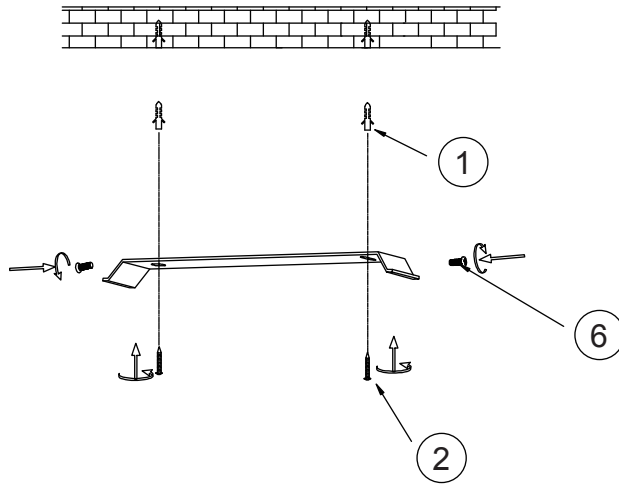

# INSTRUCTION MANUAL

Steve CL 22,5 Black  
102736

Ceiling lamp  
incl. LED QL7001055  
1340lm Module  
700lm Lamp  
10W LED Module  
12W Lamp  
220-240V~50Hz  
2700K  
CRI > 80  
30000 h  
15000 ON/OFF

Overall Sizes: