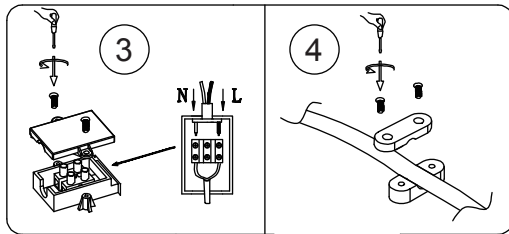

# INSTRUCTION MANUAL

Steve CL 22,5 Black  
102736

Ceiling lamp  
incl. LED QL7001055  
1340lm Module  
700lm Lamp  
10W LED Module  
12W Lamp  
220-240V~50Hz  
2700K  
CRI > 80  
30000 h  
15000 ON/OFF

Overall Sizes: