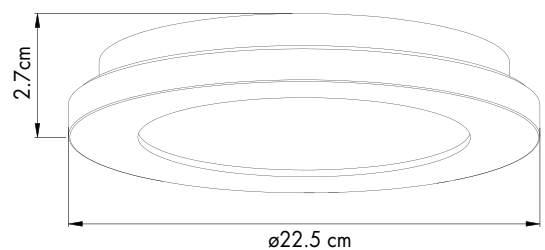

# INSTRUCTION MANUAL

Steve CL 22,5 Black  
102736

Ceiling lamp  
incl. LED QL7001055  
1340lm Module  
700lm Lamp  
10W LED Module  
12W Lamp  
220-240V~50Hz  
2700K  
CRI > 80  
30000 h  
15000 ON/OFF

Overall Sizes: