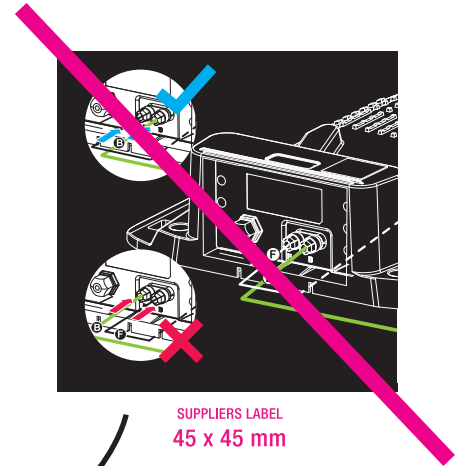

随机款

79.4x26.3mm

THIS PANEL LABEL IS FIXED, CAN'T BE CHANGED

SUPPLIERS LABEL
45 x 45 mm

63 x 38 mm