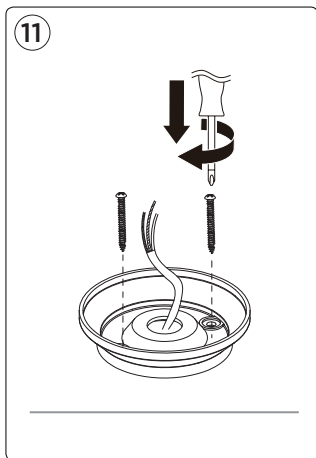

x 1

Ø 6mm

IP44

LUTEC Europe NV

Herentalsebaan 425
B-2160 Wommelgem - Belgium
+32 3 284 51 62
info@lutech-europe.com
www.lutech.com

www.lutech.com/services/global-network