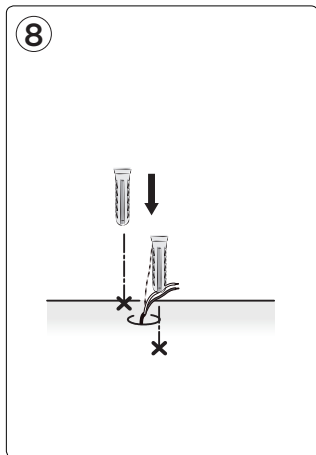

x 1

Ø 6mm

IP44

LUTEC Europe NV

Herentalsebaan 425
B-2160 Wommelgem - Belgium
+32 3 284 51 62
info@lutech-europe.com
www.lutech.com

www.lutech.com/services/global-network