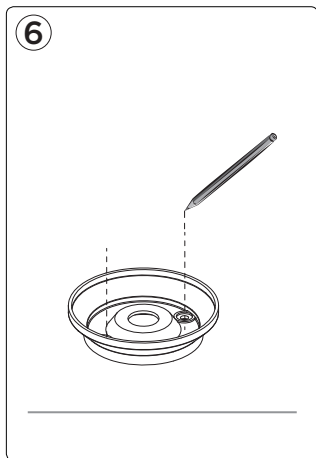

x 1

Ø 6mm

IP44

LUTEC Europe NV

Herentalsebaan 425
B-2160 Wommelgem - Belgium
+32 3 284 51 62
info@lutech-europe.com
www.lutech.com

www.lutech.com/services/global-network