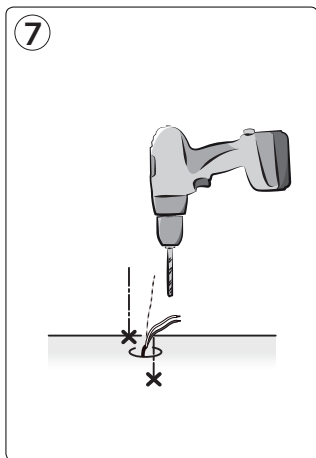

x 1

Ø 6mm

IP44

LUTEC Europe NV

Herentalsebaan 425
B-2160 Wommelgem - Belgium
+32 3 284 51 62
info@lutech-europe.com
www.lutech.com

www.lutech.com/services/global-network