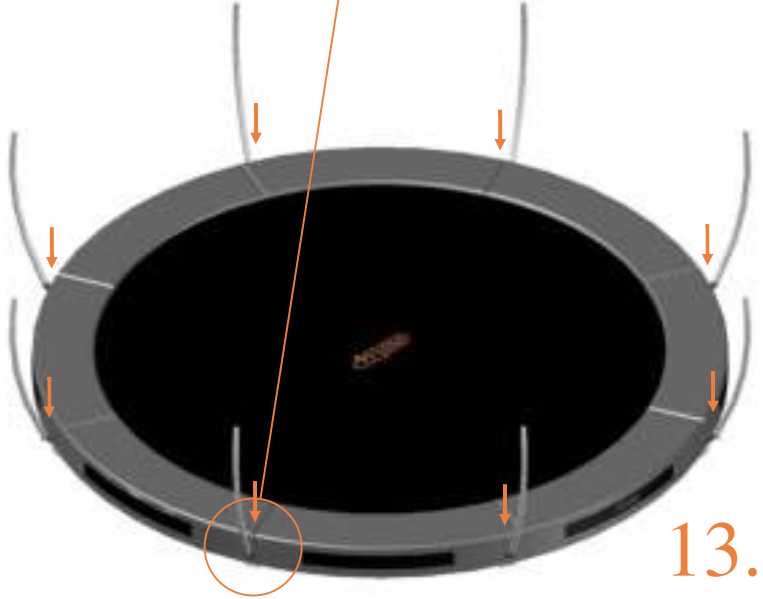

Model12-I Ø365cm			Model14-I Ø430cm		
	Quantity	Part number		Quantity	Part number	
Pole with sleeve for safety net	8	AVBL-12-802-A + AVBL-12-802-C		8	AVBL-12-802-A + AVBL-12-802-C	
Pole for safety net	8	AVBL-12-802-B		8	AVBL-14-802-B	
Clamp	8	CLAMP-TOOL-SN-12-i		8	CLAMP-TOOL-SN-14-i	
Safety net	1	ABNL-12		1	ANBL-14	
Straps for safety net	8	TEPL-BAND		8	TEPL-BAND	
Closure for safety net	2	TEPL-KNOOPJE		2	TEPL-KNOOPJE	
Screw M6	8	M6-30		8	M6-30	
Fastener for safety net	8	TEPL-ELAS-C		16	TEPL-ELAS-C	
Screw M8	32	M8-20		32	M8-20	
Allen key	2	ALLEN-KEY		2	ALLEN-KEY	
Wrench	2	WRENCH		2	WRENCH	
Fiberglass Rod	1set	FIBERGLASS-ROD-12		1set	FIBERGLASS-ROD-14	
Cap	8	TOP-CAP-BD		8	TOP-CAP-BD	

12.

13.