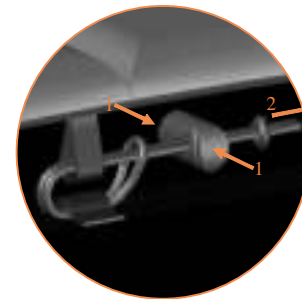

Model 12-I / Model 14-I

Avyna

Round trampolines

Assembly manual

Model 12-I / Model 14-I

	Model 12-I Ø365cm			Model 14-I Ø430cm		
	Quantity	Part number		Quantity	Part number	
Jumping mat	1	TEPL-12-222		1	TEPL-14-222	
Galvanized spring L=215mm Ø3.2mm	80	TEPL-200-211/A		96	TEPL-200-211/A	
Safety pad	1	TEPL-12-333-I (green) or AVGR-12-333-I (grey) or CAM-12-333-I (camouflage) or AVBL-12-333-I (black)		1	TEPL-14-333-I (green) or AVGR-14-333-I (grey) or CAM-14-333-I (camouflage) or AVBL-14-333-I (black)	
Fastener for safety pad	8	TEPL-ELAS-A		8	TEPL-ELAS-A	
Fastener for safety pad	24	TEPL-ELAS-B		24	TEPL-ELAS-B	
Inground pin	8	TEPL-PIN		8	TEPL-PIN	
C-tube	4	TEPL-12-113		4	TEPL-14-113	
K-tube	4	TEPL-12-114		4	TEPL-14-114	
H-tube	4	TEPL-12-115		4	TEPL-14-115	
Inground pin safety pad	24	TEPL-SP-PIN		24	TEPL-SP-PIN	
Tool for spring	1	TOOL-SPRING		1	TOOL-SPRING	
Users Manual	1	208010101		1	208010101	
Warning Card	1	208040101		1	208040101	
Tie rip for warning card	1	209010102		1	209010102	
Safety manual	1	208020301		1	208020301	

5.

6.

7.

8.

9.

10.

TEPL-ELAS-B

TEPL-ELAS-B

TEPL-ELAS-A

8x

11.

Safety net for Model 12-I / Model 14-I

	Model12-I Ø365cm			Model14-I Ø430cm		
	Quantity	Part number		Quantity	Part number	
Pole with sleeve for safety net	8	AVBL-12-802-A + AVBL-12-802-C		8	AVBL-12-802-A + AVBL-12-802-C	
Pole for safety net	8	AVBL-12-802-B		8	AVBL-14-802-B	
Clamp	8	CLAMP-TOOL-SN-12-i		8	CLAMP-TOOL-SN-14-i	
Safety net	1	ABNL-12		1	ANBL-14	
Straps for safety net	8	TEPL-BAND		8	TEPL-BAND	
Closure for safety net	2	TEPL-KNOOPJE		2	TEPL-KNOOPJE	
Screw M6	8	M6-30		8	M6-30	
Fastener for safety net	8	TEPL-ELAS-C		16	TEPL-ELAS-C	
Screw M8	32	M8-20		32	M8-20	
Allen key	2	ALLEN-KEY		2	ALLEN-KEY	
Wrench	2	WRENCH		2	WRENCH	
Fiberglass Rod	1set	FIBERGLASS-ROD-12		1set	FIBERGLASS-ROD-14	
Cap	8	TOP-CAP-BD		8	TOP-CAP-BD	