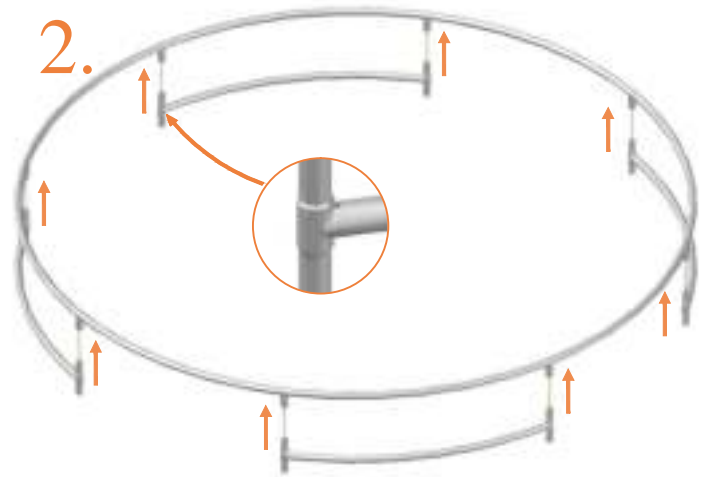

Model 12-I / Model 14-I

Avyna

Round trampolines

Assembly manual

Model 12-I / Model 14-I

	Model 12-I Ø365cm			Model 14-I Ø430cm		
	Quantity	Part number		Quantity	Part number	
Jumping mat	1	TEPL-12-222		1	TEPL-14-222	
Galvanized spring L=215mm Ø3.2mm	80	TEPL-200-211/A		96	TEPL-200-211/A	
Safety pad	1	TEPL-12-333-I (green) or AVGR-12-333-I (grey) or CAM-12-333-I (camouflage) or AVBL-12-333-I (black)		1	TEPL-14-333-I (green) or AVGR-14-333-I (grey) or CAM-14-333-I (camouflage) or AVBL-14-333-I (black)	
Fastener for safety pad	8	TEPL-ELAS-A		8	TEPL-ELAS-A	
Fastener for safety pad	24	TEPL-ELAS-B		24	TEPL-ELAS-B	
Inground pin	8	TEPL-PIN		8	TEPL-PIN	
C-tube	4	TEPL-12-113		4	TEPL-14-113	
K-tube	4	TEPL-12-114		4	TEPL-14-114	
H-tube	4	TEPL-12-115		4	TEPL-14-115	
Inground pin safety pad	24	TEPL-SP-PIN		24	TEPL-SP-PIN	
Tool for spring	1	TOOL-SPRING		1	TOOL-SPRING	
Users Manual	1	208010101		1	208010101	
Warning Card	1	208040101		1	208040101	
Tie rip for warning card	1	209010102		1	209010102	
Safety manual	1	208020301		1	208020301	

5.

6.

7.

8.

9.

10.

TEPL-ELAS-B

TEPL-ELAS-B

TEPL-ELAS-A

8x

11.

Safety net for Model 12-I / Model 14-I

	Model12-I Ø365cm			Model14-I Ø430cm		
	Quantity	Part number		Quantity	Part number	
Pole with sleeve for safety net	8	AVBL-12-802-A + AVBL-12-802-C		8	AVBL-12-802-A + AVBL-12-802-C	
Pole for safety net	8	AVBL-12-802-B		8	AVBL-14-802-B	
Clamp	8	CLAMP-TOOL-SN-12-i		8	CLAMP-TOOL-SN-14-i	
Safety net	1	ABNL-12		1	ANBL-14	
Straps for safety net	8	TEPL-BAND		8	TEPL-BAND	
Closure for safety net	2	TEPL-KNOOPJE		2	TEPL-KNOOPJE	
Screw M6	8	M6-30		8	M6-30	
Fastener for safety net	8	TEPL-ELAS-C		16	TEPL-ELAS-C	
Screw M8	32	M8-20		32	M8-20	
Allen key	2	ALLEN-KEY		2	ALLEN-KEY	
Wrench	2	WRENCH		2	WRENCH	
Fiberglass Rod	1set	FIBERGLASS-ROD-12		1set	FIBERGLASS-ROD-14	
Cap	8	TOP-CAP-BD		8	TOP-CAP-BD	