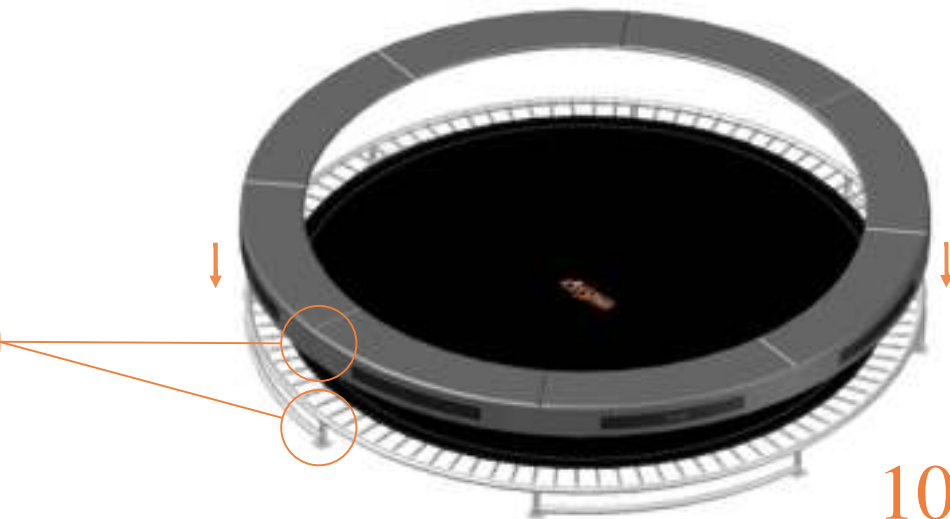

Model 12-I / Model 14-I

Avyna

Round trampolines

Assembly manual

Model 12-I / Model 14-I

	Model 12-I Ø365cm			Model 14-I Ø430cm		
	Quantity	Part number		Quantity	Part number	
Jumping mat	1	TEPL-12-222		1	TEPL-14-222	
Galvanized spring L=215mm Ø3.2mm	80	TEPL-200-211/A		96	TEPL-200-211/A	
Safety pad	1	TEPL-12-333-I (green) or AVGR-12-333-I (grey) or CAM-12-333-I (camouflage) or AVBL-12-333-I (black)		1	TEPL-14-333-I (green) or AVGR-14-333-I (grey) or CAM-14-333-I (camouflage) or AVBL-14-333-I (black)	
Fastener for safety pad	8	TEPL-ELAS-A		8	TEPL-ELAS-A	
Fastener for safety pad	24	TEPL-ELAS-B		24	TEPL-ELAS-B	
Inground pin	8	TEPL-PIN		8	TEPL-PIN	
C-tube	4	TEPL-12-113		4	TEPL-14-113	
K-tube	4	TEPL-12-114		4	TEPL-14-114	
H-tube	4	TEPL-12-115		4	TEPL-14-115	
Inground pin safety pad	24	TEPL-SP-PIN		24	TEPL-SP-PIN	
Tool for spring	1	TOOL-SPRING		1	TOOL-SPRING	
Users Manual	1	208010101		1	208010101	
Warning Card	1	208040101		1	208040101	
Tie rip for warning card	1	209010102		1	209010102	
Safety manual	1	208020301		1	208020301	

5.

6.

7.

8.

9.

10.

TEPL-ELAS-B

TEPL-ELAS-B

TEPL-ELAS-A

8x

11.

Safety net for Model 12-I / Model 14-I

	Model12-I Ø365cm			Model14-I Ø430cm		
	Quantity	Part number		Quantity	Part number	
Pole with sleeve for safety net	8	AVBL-12-802-A + AVBL-12-802-C		8	AVBL-12-802-A + AVBL-12-802-C	
Pole for safety net	8	AVBL-12-802-B		8	AVBL-14-802-B	
Clamp	8	CLAMP-TOOL-SN-12-i		8	CLAMP-TOOL-SN-14-i	
Safety net	1	ABNL-12		1	ANBL-14	
Straps for safety net	8	TEPL-BAND		8	TEPL-BAND	
Closure for safety net	2	TEPL-KNOOPJE		2	TEPL-KNOOPJE	
Screw M6	8	M6-30		8	M6-30	
Fastener for safety net	8	TEPL-ELAS-C		16	TEPL-ELAS-C	
Screw M8	32	M8-20		32	M8-20	
Allen key	2	ALLEN-KEY		2	ALLEN-KEY	
Wrench	2	WRENCH		2	WRENCH	
Fiberglass Rod	1set	FIBERGLASS-ROD-12		1set	FIBERGLASS-ROD-14	
Cap	8	TOP-CAP-BD		8	TOP-CAP-BD	