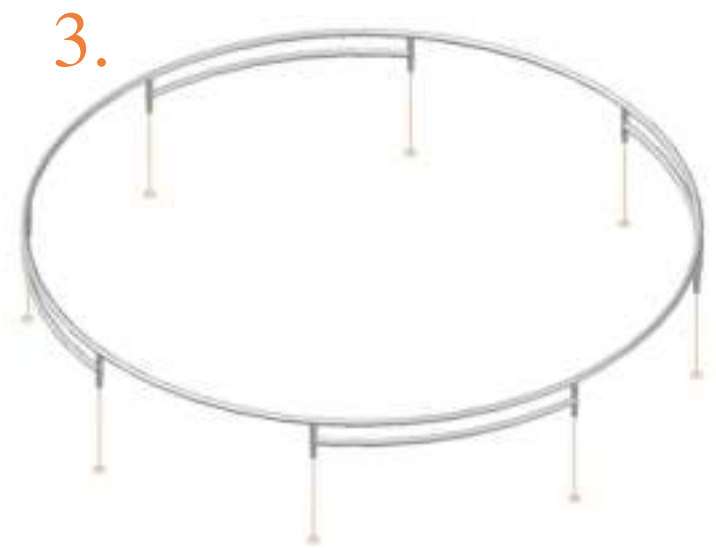

Model 12-I / Model 14-I

Avyna

Round trampolines

Assembly manual

Model 12-I / Model 14-I

	Model 12-I Ø365cm			Model 14-I Ø430cm		
	Quantity	Part number		Quantity	Part number	
Jumping mat	1	TEPL-12-222		1	TEPL-14-222	
Galvanized spring L=215mm Ø3.2mm	80	TEPL-200-211/A		96	TEPL-200-211/A	
Safety pad	1	TEPL-12-333-I (green) or AVGR-12-333-I (grey) or CAM-12-333-I (camouflage) or AVBL-12-333-I (black)		1	TEPL-14-333-I (green) or AVGR-14-333-I (grey) or CAM-14-333-I (camouflage) or AVBL-14-333-I (black)	
Fastener for safety pad	8	TEPL-ELAS-A		8	TEPL-ELAS-A	
Fastener for safety pad	24	TEPL-ELAS-B		24	TEPL-ELAS-B	
Inground pin	8	TEPL-PIN		8	TEPL-PIN	
C-tube	4	TEPL-12-113		4	TEPL-14-113	
K-tube	4	TEPL-12-114		4	TEPL-14-114	
H-tube	4	TEPL-12-115		4	TEPL-14-115	
Inground pin safety pad	24	TEPL-SP-PIN		24	TEPL-SP-PIN	
Tool for spring	1	TOOL-SPRING		1	TOOL-SPRING	
Users Manual	1	208010101		1	208010101	
Warning Card	1	208040101		1	208040101	
Tie rip for warning card	1	209010102		1	209010102	
Safety manual	1	208020301		1	208020301	

5.

6.

7.

8.

9.

10.

TEPL-ELAS-B

TEPL-ELAS-B

TEPL-ELAS-A

8x

11.

Safety net for Model 12-I / Model 14-I

	Model12-I Ø365cm			Model14-I Ø430cm		
	Quantity	Part number		Quantity	Part number	
Pole with sleeve for safety net	8	AVBL-12-802-A + AVBL-12-802-C		8	AVBL-12-802-A + AVBL-12-802-C	
Pole for safety net	8	AVBL-12-802-B		8	AVBL-14-802-B	
Clamp	8	CLAMP-TOOL-SN-12-i		8	CLAMP-TOOL-SN-14-i	
Safety net	1	ABNL-12		1	ANBL-14	
Straps for safety net	8	TEPL-BAND		8	TEPL-BAND	
Closure for safety net	2	TEPL-KNOOPJE		2	TEPL-KNOOPJE	
Screw M6	8	M6-30		8	M6-30	
Fastener for safety net	8	TEPL-ELAS-C		16	TEPL-ELAS-C	
Screw M8	32	M8-20		32	M8-20	
Allen key	2	ALLEN-KEY		2	ALLEN-KEY	
Wrench	2	WRENCH		2	WRENCH	
Fiberglass Rod	1set	FIBERGLASS-ROD-12		1set	FIBERGLASS-ROD-14	
Cap	8	TOP-CAP-BD		8	TOP-CAP-BD	