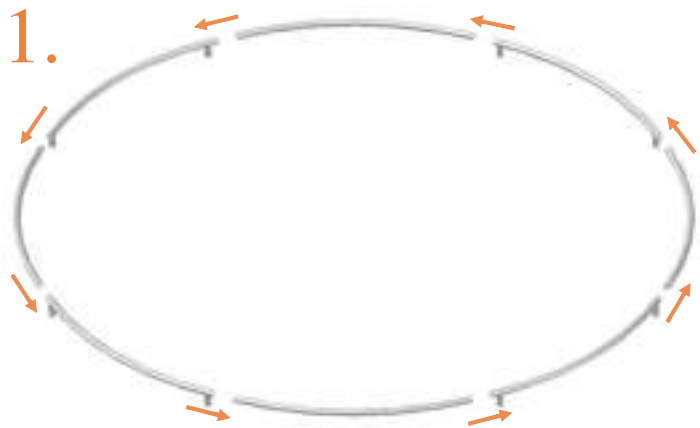

Model 12-I / Model 14-I

Avyna

Round trampolines

Assembly manual

Model 12-I / Model 14-I

	Model 12-I Ø365cm			Model 14-I Ø430cm		
	Quantity	Part number		Quantity	Part number	
Jumping mat	1	TEPL-12-222		1	TEPL-14-222	
Galvanized spring L=215mm Ø3.2mm	80	TEPL-200-211/A		96	TEPL-200-211/A	
Safety pad	1	TEPL-12-333-I (green) or AVGR-12-333-I (grey) or CAM-12-333-I (camouflage) or AVBL-12-333-I (black)		1	TEPL-14-333-I (green) or AVGR-14-333-I (grey) or CAM-14-333-I (camouflage) or AVBL-14-333-I (black)	
Fastener for safety pad	8	TEPL-ELAS-A		8	TEPL-ELAS-A	
Fastener for safety pad	24	TEPL-ELAS-B		24	TEPL-ELAS-B	
Inground pin	8	TEPL-PIN		8	TEPL-PIN	
C-tube	4	TEPL-12-113		4	TEPL-14-113	
K-tube	4	TEPL-12-114		4	TEPL-14-114	
H-tube	4	TEPL-12-115		4	TEPL-14-115	
Inground pin safety pad	24	TEPL-SP-PIN		24	TEPL-SP-PIN	
Tool for spring	1	TOOL-SPRING		1	TOOL-SPRING	
Users Manual	1	208010101		1	208010101	
Warning Card	1	208040101		1	208040101	
Tie rip for warning card	1	209010102		1	209010102	
Safety manual	1	208020301		1	208020301	

5.

6.

7.

8.

9.

10.

TEPL-ELAS-B

TEPL-ELAS-B

TEPL-ELAS-A

8x

11.

Safety net for Model 12-I / Model 14-I

	Model12-I Ø365cm			Model14-I Ø430cm		
	Quantity	Part number		Quantity	Part number	
Pole with sleeve for safety net	8	AVBL-12-802-A + AVBL-12-802-C		8	AVBL-12-802-A + AVBL-12-802-C	
Pole for safety net	8	AVBL-12-802-B		8	AVBL-14-802-B	
Clamp	8	CLAMP-TOOL-SN-12-i		8	CLAMP-TOOL-SN-14-i	
Safety net	1	ABNL-12		1	ANBL-14	
Straps for safety net	8	TEPL-BAND		8	TEPL-BAND	
Closure for safety net	2	TEPL-KNOOPJE		2	TEPL-KNOOPJE	
Screw M6	8	M6-30		8	M6-30	
Fastener for safety net	8	TEPL-ELAS-C		16	TEPL-ELAS-C	
Screw M8	32	M8-20		32	M8-20	
Allen key	2	ALLEN-KEY		2	ALLEN-KEY	
Wrench	2	WRENCH		2	WRENCH	
Fiberglass Rod	1set	FIBERGLASS-ROD-12		1set	FIBERGLASS-ROD-14	
Cap	8	TOP-CAP-BD		8	TOP-CAP-BD	