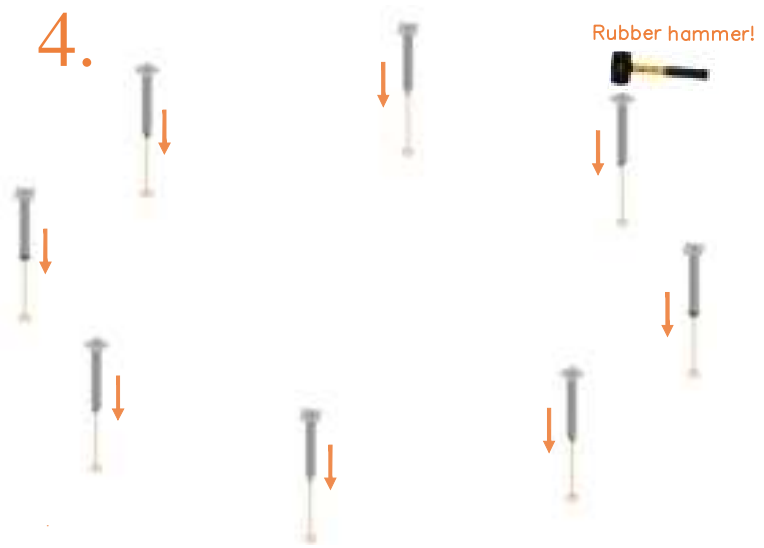

Model 12-I / Model 14-I

Avyna

Round trampolines

Assembly manual

Model 12-I / Model 14-I

	Model 12-I Ø365cm			Model 14-I Ø430cm		
	Quantity	Part number		Quantity	Part number	
Jumping mat	1	TEPL-12-222		1	TEPL-14-222	
Galvanized spring L=215mm Ø3.2mm	80	TEPL-200-211/A		96	TEPL-200-211/A	
Safety pad	1	TEPL-12-333-I (green) or AVGR-12-333-I (grey) or CAM-12-333-I (camouflage) or AVBL-12-333-I (black)		1	TEPL-14-333-I (green) or AVGR-14-333-I (grey) or CAM-14-333-I (camouflage) or AVBL-14-333-I (black)	
Fastener for safety pad	8	TEPL-ELAS-A		8	TEPL-ELAS-A	
Fastener for safety pad	24	TEPL-ELAS-B		24	TEPL-ELAS-B	
Inground pin	8	TEPL-PIN		8	TEPL-PIN	
C-tube	4	TEPL-12-113		4	TEPL-14-113	
K-tube	4	TEPL-12-114		4	TEPL-14-114	
H-tube	4	TEPL-12-115		4	TEPL-14-115	
Inground pin safety pad	24	TEPL-SP-PIN		24	TEPL-SP-PIN	
Tool for spring	1	TOOL-SPRING		1	TOOL-SPRING	
Users Manual	1	208010101		1	208010101	
Warning Card	1	208040101		1	208040101	
Tie rip for warning card	1	209010102		1	209010102	
Safety manual	1	208020301		1	208020301	

TEPL-ELAS-A

8x

11.

Safety net for Model 12-I / Model 14-I

	Model12-I Ø365cm			Model14-I Ø430cm		
	Quantity	Part number		Quantity	Part number	
Pole with sleeve for safety net	8	AVBL-12-802-A + AVBL-12-802-C		8	AVBL-12-802-A + AVBL-12-802-C	
Pole for safety net	8	AVBL-12-802-B		8	AVBL-14-802-B	
Clamp	8	CLAMP-TOOL-SN-12-i		8	CLAMP-TOOL-SN-14-i	
Safety net	1	ABNL-12		1	ANBL-14	
Straps for safety net	8	TEPL-BAND		8	TEPL-BAND	
Closure for safety net	2	TEPL-KNOOPJE		2	TEPL-KNOOPJE	
Screw M6	8	M6-30		8	M6-30	
Fastener for safety net	8	TEPL-ELAS-C		16	TEPL-ELAS-C	
Screw M8	32	M8-20		32	M8-20	
Allen key	2	ALLEN-KEY		2	ALLEN-KEY	
Wrench	2	WRENCH		2	WRENCH	
Fiberglass Rod	1set	FIBERGLASS-ROD-12		1set	FIBERGLASS-ROD-14	
Cap	8	TOP-CAP-BD		8	TOP-CAP-BD	