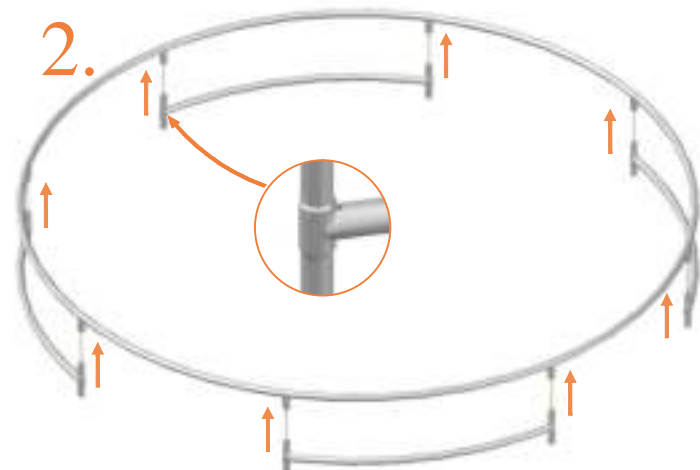

Model 12-I / Model 14-I

Avyna

Round trampolines

Assembly manual

Model 12-I / Model 14-I

	Model 12-I Ø365cm			Model 14-I Ø430cm		
	Quantity	Part number		Quantity	Part number	
Jumping mat	1	TEPL-12-222		1	TEPL-14-222	
Galvanized spring L=215mm Ø3.2mm	80	TEPL-200-211/A		96	TEPL-200-211/A	
Safety pad	1	TEPL-12-333-I (green) or AVGR-12-333-I (grey) or CAM-12-333-I (camouflage) or AVBL-12-333-I (black)		1	TEPL-14-333-I (green) or AVGR-14-333-I (grey) or CAM-14-333-I (camouflage) or AVBL-14-333-I (black)	
Fastener for safety pad	8	TEPL-ELAS-A		8	TEPL-ELAS-A	
Fastener for safety pad	24	TEPL-ELAS-B		24	TEPL-ELAS-B	
Inground pin	8	TEPL-PIN		8	TEPL-PIN	
C-tube	4	TEPL-12-113		4	TEPL-14-113	
K-tube	4	TEPL-12-114		4	TEPL-14-114	
H-tube	4	TEPL-12-115		4	TEPL-14-115	
Inground pin safety pad	24	TEPL-SP-PIN		24	TEPL-SP-PIN	
Tool for spring	1	TOOL-SPRING		1	TOOL-SPRING	
Users Manual	1	208010101		1	208010101	
Warning Card	1	208040101		1	208040101	
Tie rip for warning card	1	209010102		1	209010102	
Safety manual	1	208020301		1	208020301	

TEPL-ELAS-A

8x

11.

Safety net for Model 12-I / Model 14-I

	Model12-I Ø365cm			Model14-I Ø430cm		
	Quantity	Part number		Quantity	Part number	
Pole with sleeve for safety net	8	AVBL-12-802-A + AVBL-12-802-C		8	AVBL-12-802-A + AVBL-12-802-C	
Pole for safety net	8	AVBL-12-802-B		8	AVBL-14-802-B	
Clamp	8	CLAMP-TOOL-SN-12-i		8	CLAMP-TOOL-SN-14-i	
Safety net	1	ABNL-12		1	ANBL-14	
Straps for safety net	8	TEPL-BAND		8	TEPL-BAND	
Closure for safety net	2	TEPL-KNOOPJE		2	TEPL-KNOOPJE	
Screw M6	8	M6-30		8	M6-30	
Fastener for safety net	8	TEPL-ELAS-C		16	TEPL-ELAS-C	
Screw M8	32	M8-20		32	M8-20	
Allen key	2	ALLEN-KEY		2	ALLEN-KEY	
Wrench	2	WRENCH		2	WRENCH	
Fiberglass Rod	1set	FIBERGLASS-ROD-12		1set	FIBERGLASS-ROD-14	
Cap	8	TOP-CAP-BD		8	TOP-CAP-BD	