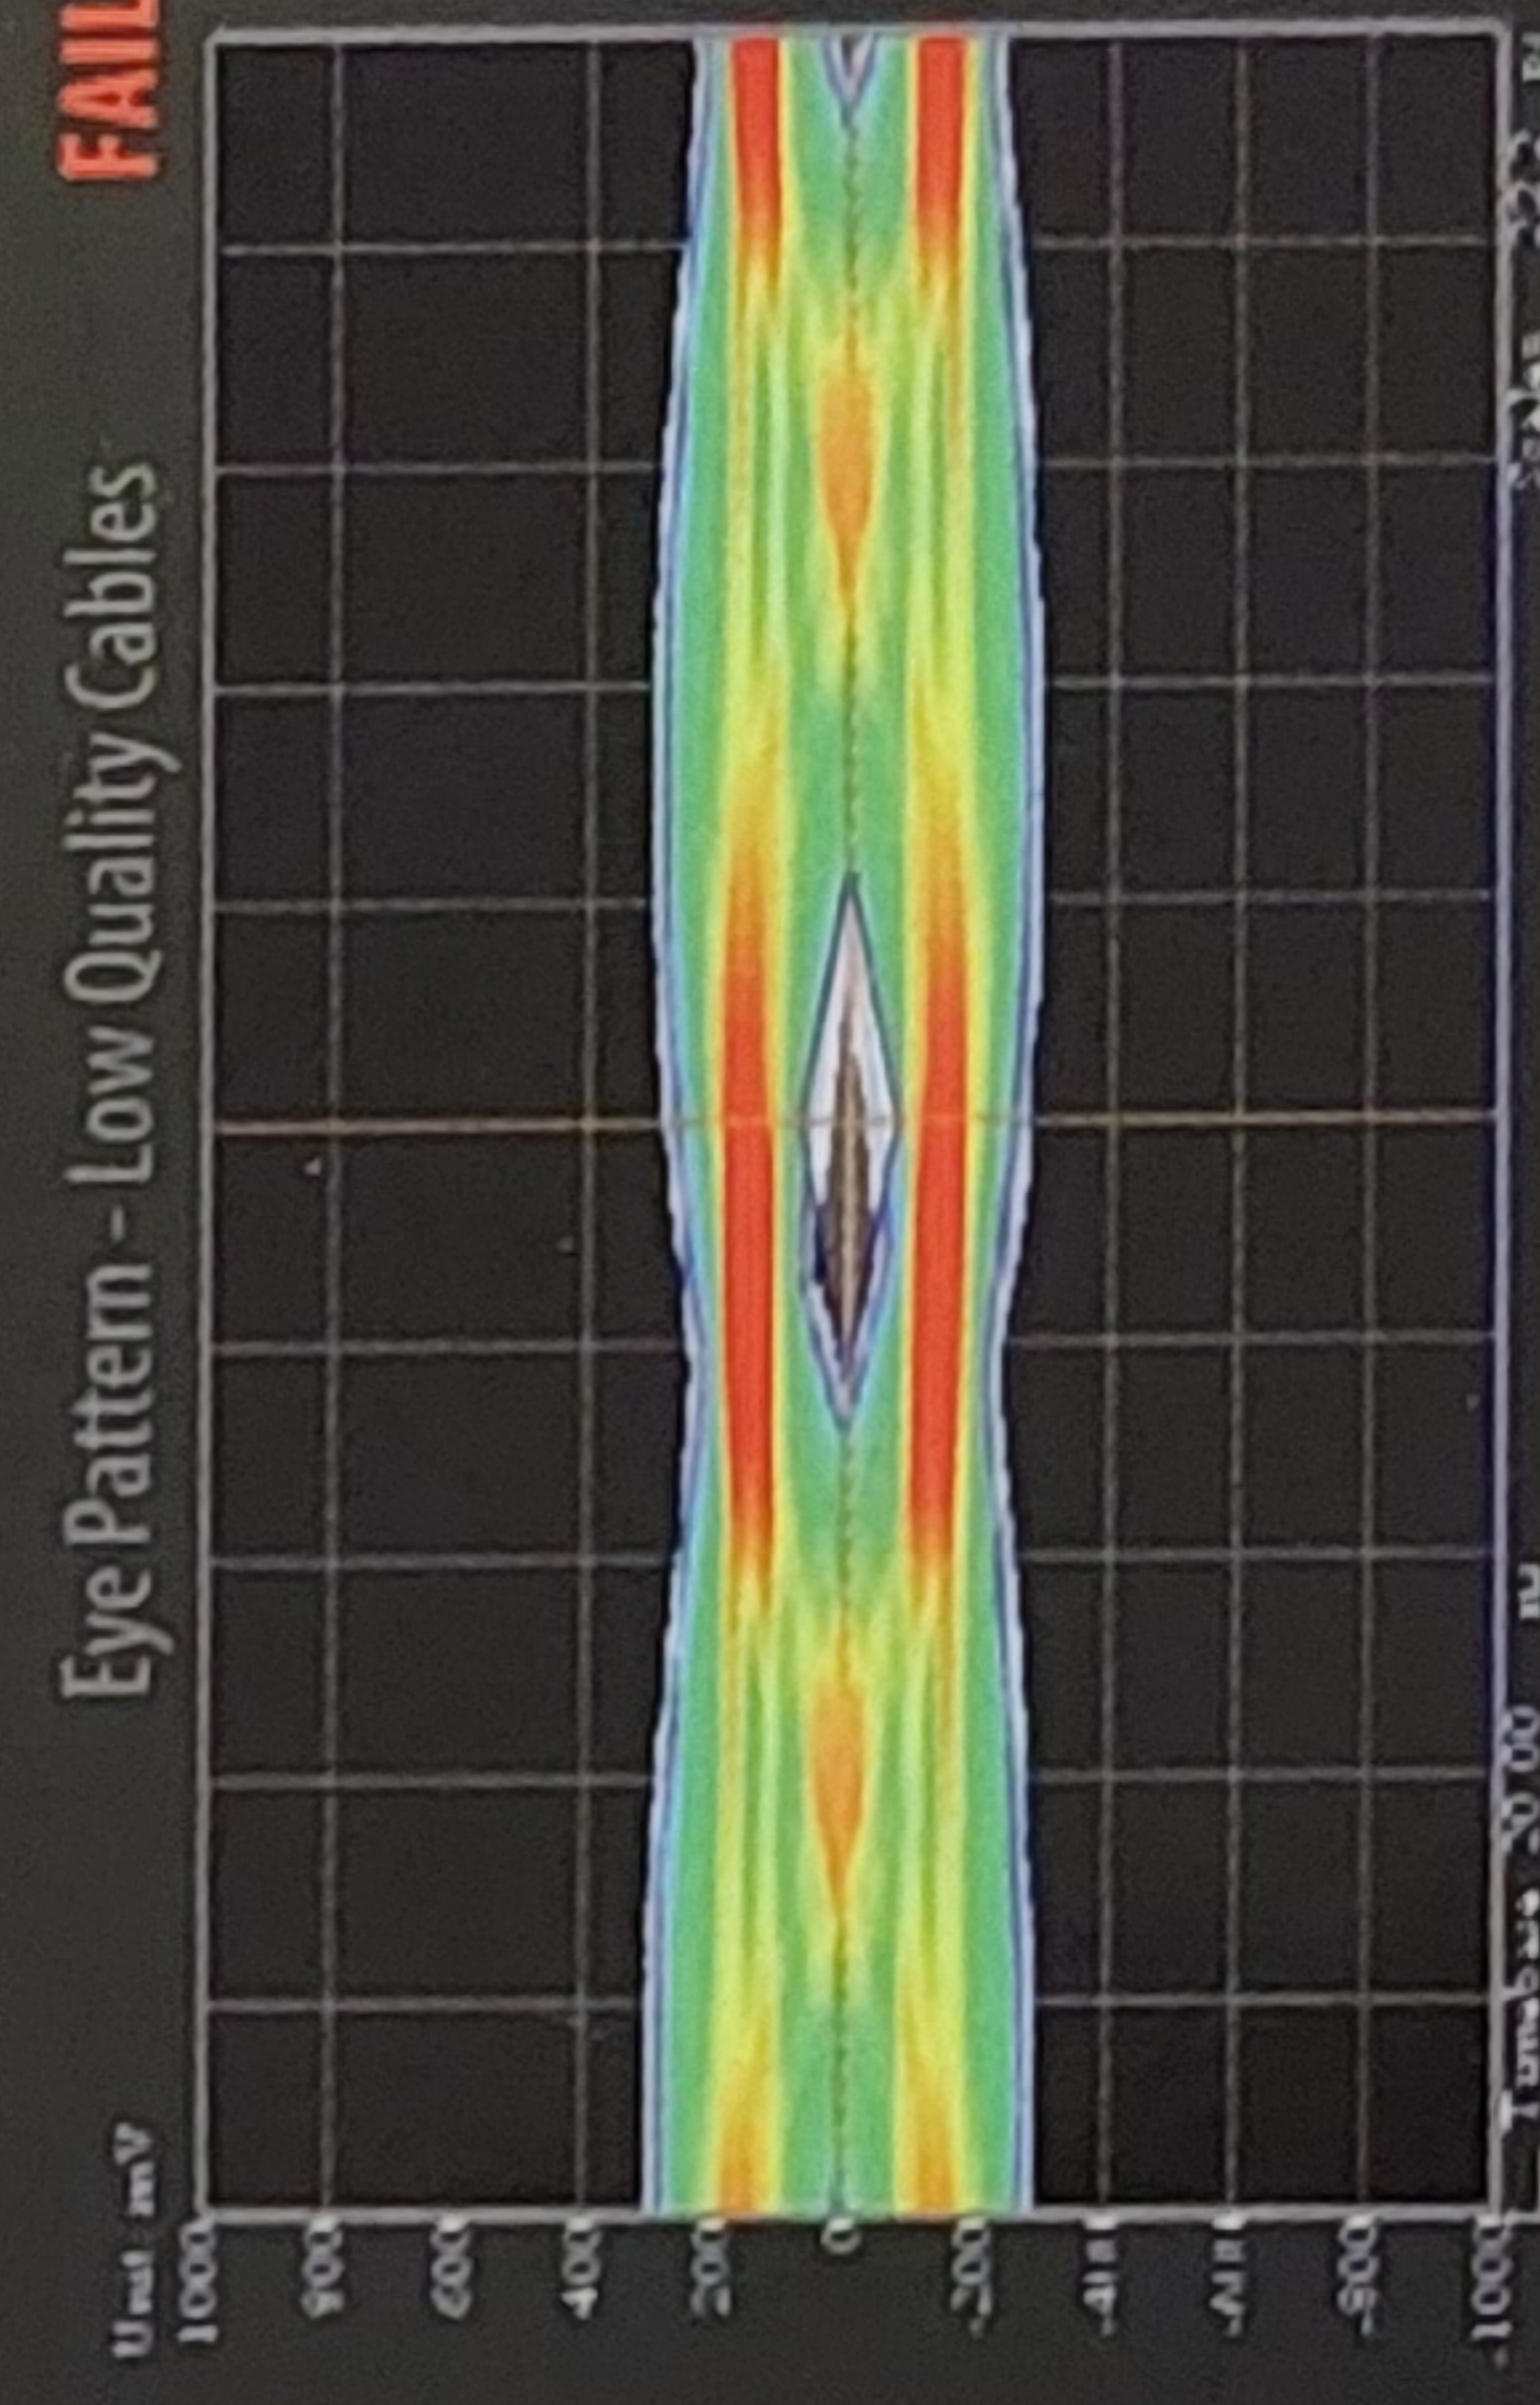

Achieve SUPER speeds up to 22.5 Gbps, over 25% faster than standard 18 Gbps high speed cables

V-Grip™ Connector

Increases connection strength and reliability, especially designed for articulating display mounts

24k Gold Contacts

Ensures signal integrity

High-Density Triple-Layer Shielding

Protects against radio frequency noise up to 1 GHz

Precise Conductor Lengths

For precise signal timing and accuracy

Highest Eye Test Standards

Testing beyond basic HDMI certification ensures each M SERIES cable achieves the clearest signal

The Eye Pattern test is an HDMI industry standard test that shows all signal degradation in a single image. The bigger the opening of the "eye", the better the cable performance; a large, even area of undisturbed space around the eye indicates that the signal is strong and noise is low.

Monster® Green Packaging and Product Design
Emballage et design du produit écologiques de Monster®

To protect consumer safety and reduce pollution, this product complies with international RoHS standards, strictly limiting the use of hazardous materials such as lead and cadmium.

Pour protéger la sécurité des consommateurs et réduire la pollution, ce produit est conforme avec les normes RoHS internationales, en limitant strictement l'utilisation de des matériaux tels que le plomb et le cadmium.

HDMI | 18.0 Gbps
HIGH SPEED

SUPER SPEED | 22.5 Gbps

ULTRA SPEED | 48.0 Gbps

LIGHT SPEED

Monster is proud to comply with the Green Dot package recycling and reclamation program.

Monster est fière de participer au programme de recyclage et de récupération des emballages Point Vert.

Do not dispose of product in trash. Ensure safe disposal with a certified company.

Ne pas jeter ce produit aux ordures. Veuillez en assurer une élimination sûre auprès d'une entreprise autorisée.

FR

Au-delà de la haute vitesse

Atteignez des vitesses super élevées allant jusqu'à 22.5 Gbps, soit 25% fois plus vite que les câbles haute vitesse standard de 18 Gbps

Connecteur V-Grip™

Une fiabilité de connexion accrue. Parfait pour tous les écrans TV montés sur support mural articulé.

Connecteurs plaqués Or 24 carats

Assure l'intégrité du signal

Épaisseur triple de haute densité

Protège contre le bruit de fréquence radio jusqu'à 1 GHz

Conducteurs de longueur précise

Assure une parfaite synchronisation et précision du signal

Normes de test oculaire les plus élevées

Des tests allant au-delà de la certification HDMI de base garantissent que chaque câble

M SERIES génère le signal le plus clair

ES

Más allá de la alta velocidad

Logre velocidades super altas de hasta 22.5 Gbps, más de 25% más rápido que los cables estándar de alta velocidad de 18 Gbps

Conector V-Grip™

Aumenta la resistencia y la fiabilidad de la conexión, especialmente diseñado para articular soportes de pantalla

Contactos de oro de 24K

Garantiza la integridad de la señal

Protección de tres capas de alta densidad

Protege contra la interferencia de radiofrecuencias hasta de 1 GHz

Longitud precisa del conductor

Para proporcionar una señal sincronizada y precisa

Los más altos estándares de prueba ocular

Las pruebas más allá de la certificación HDMI

básica aseguran que cada cable de la M SERIES logre la señal más clara

PT

Além da alta velocidade

Alcance velocidades super-rápidas até 22.5 Gbps, mais de 25% vezes mais rápidas do que os cabos de alta velocidade padrão de 18 Gbps

Conector V-Grip™

Aumenta a força e a confiabilidade da conexão, especialmente projetadas para montagens de monitores articulados

Contactos em ouro de 24k

Garante a integridade do sinal

Blindagem de alta densidade com três camadas

Protege contra ruído de radiofrequência até 1 GHz

Comprimento do condutor preciso

Para sincronização de sinal perfeita e precisão inigualável

Os mais altos padrões de teste ocular

Testes além da certificação HDMI básica garantem

que cada cabo M SERIES alcance o sinal mais claro

DE

Jenseits der hohen Geschwindigkeit

Erzielen Sie super-Geschwindigkeit mit 22.5 Gbps, über 25% Gbps schneller als herkömmliche 18 Gbps Hochgeschwindigkeit

V-Grip™ Steckverbinder

Erhöht die Verbindungsstärke, Zuverlässigkeit, insbesondere Artikulation von Display-Halterungen

24K vergoldete Kontakte

Stellt die Signalintegrität zu gew

Hochdichte dreischichtige Abschirmung

Schützt gegen hochfrequente Störungen

Präzise Leiterlänge

Für präzises Signal-Timing und hohe