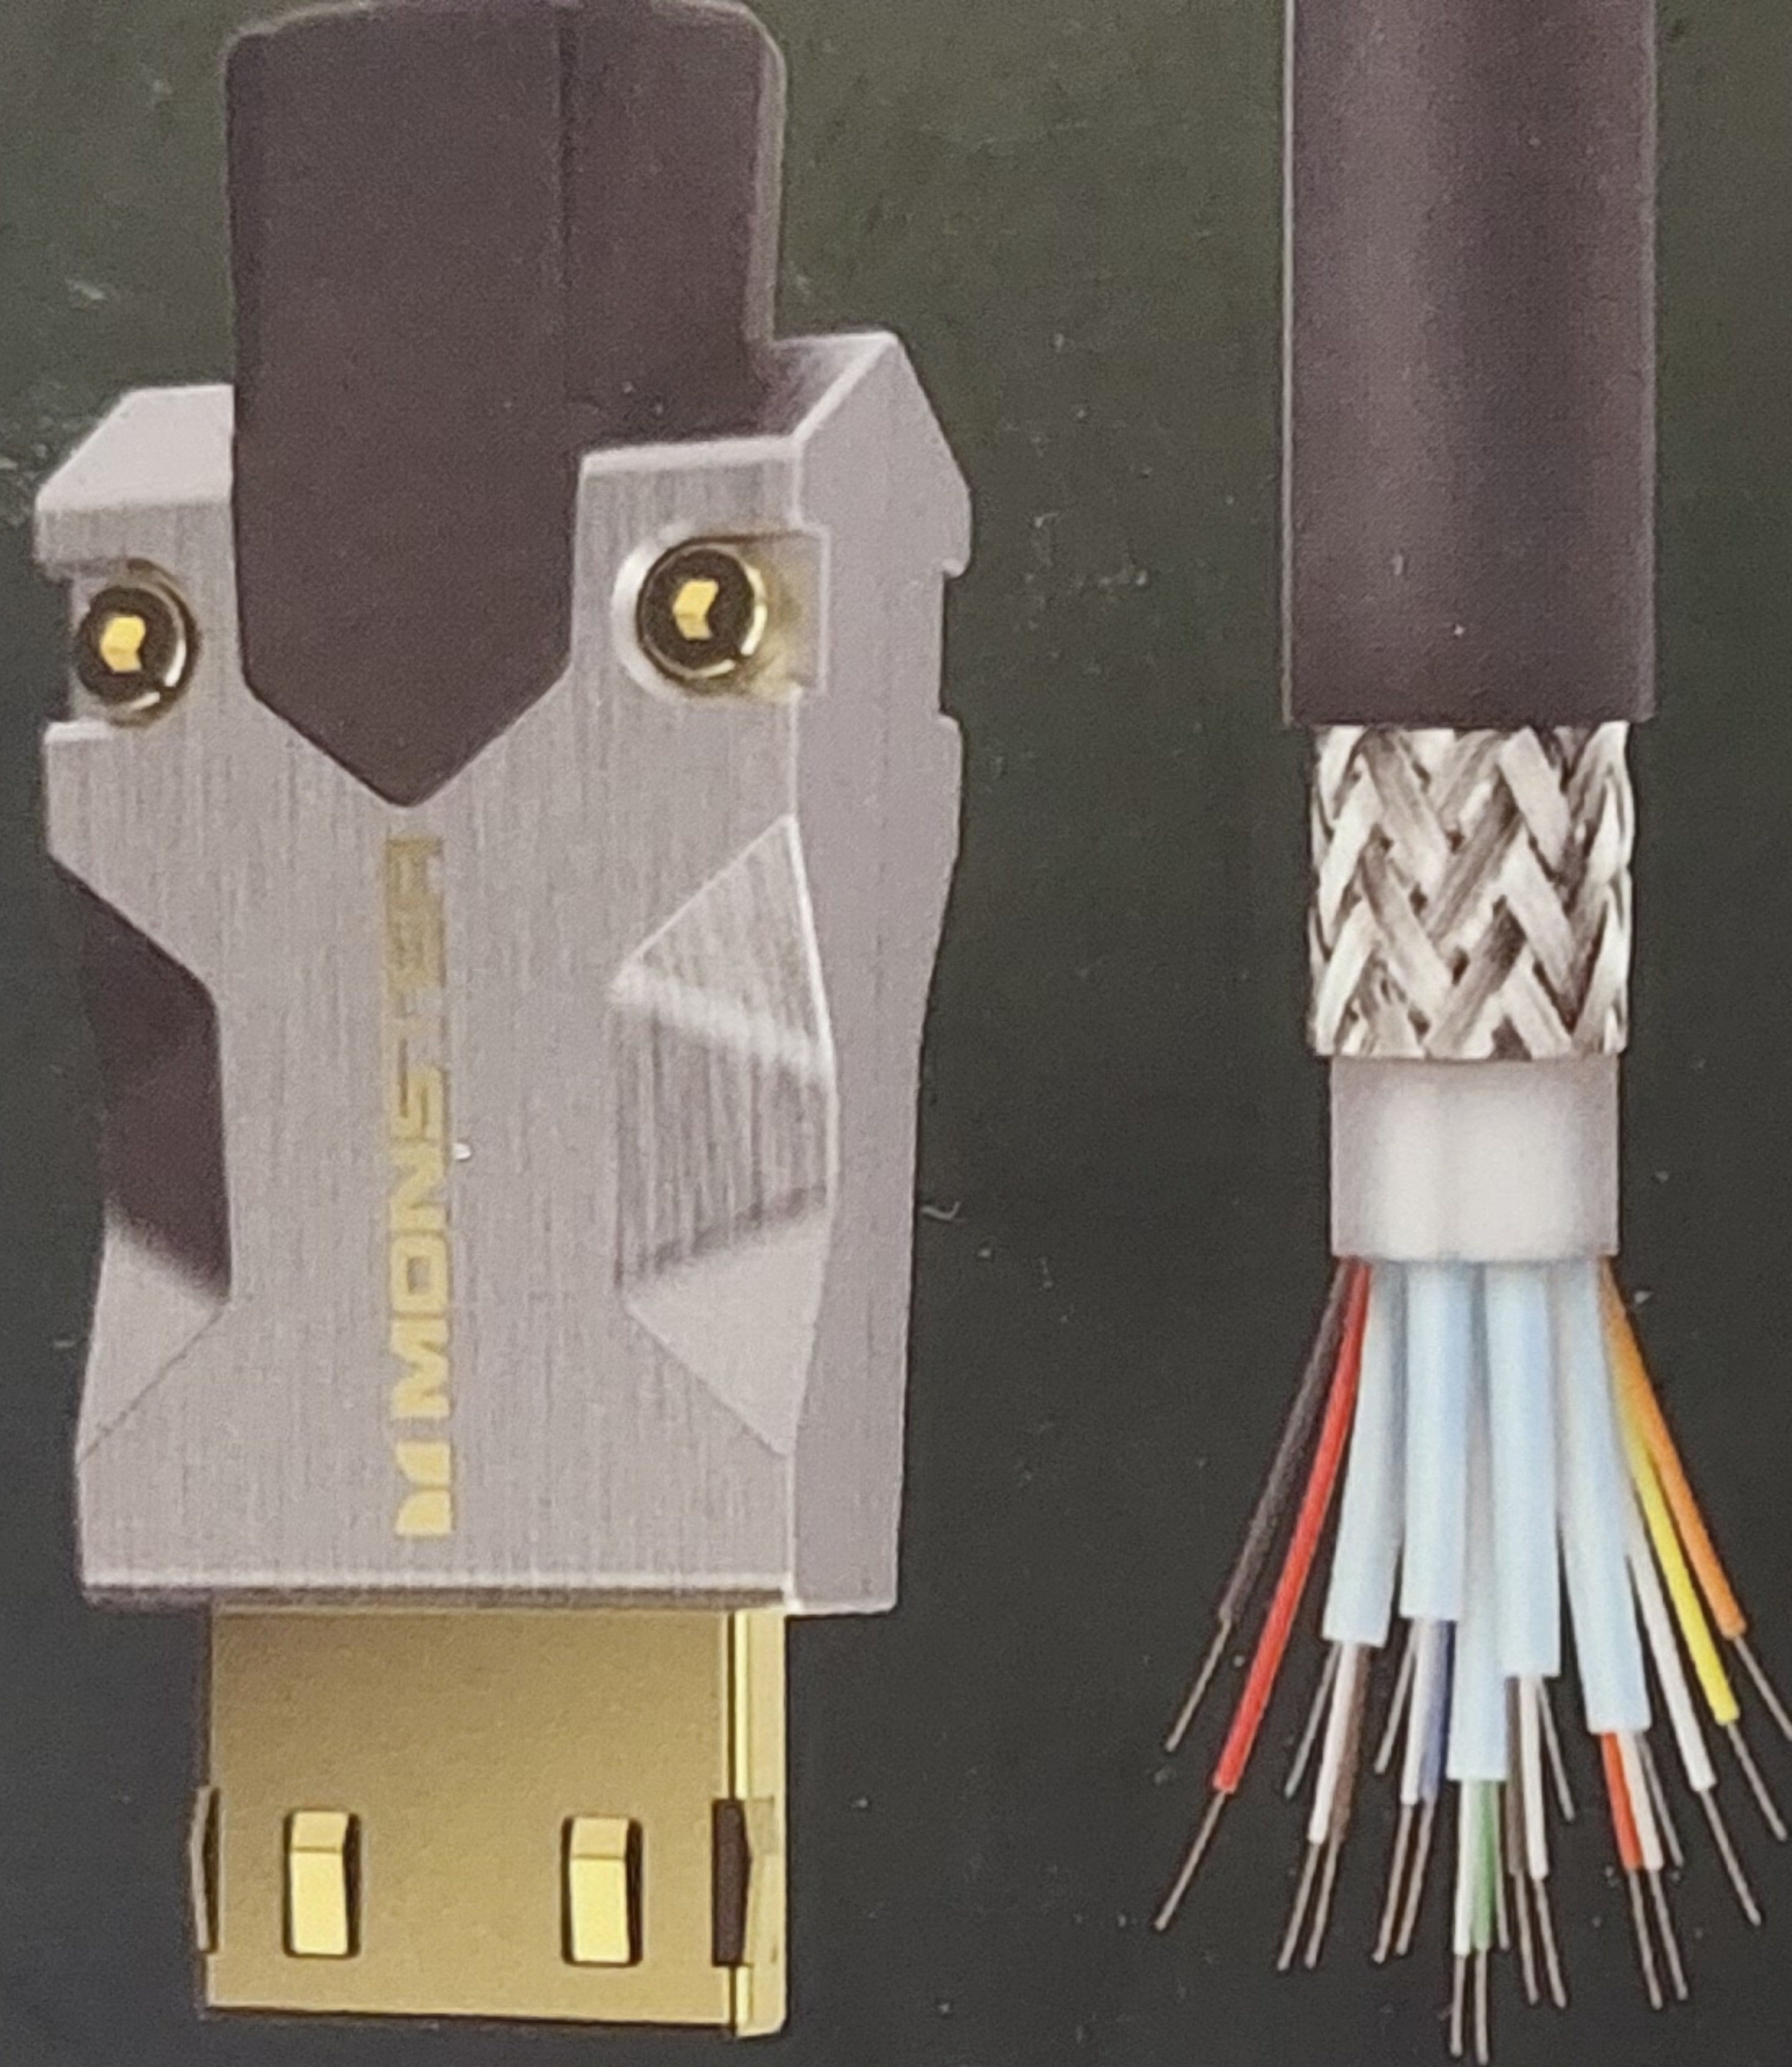

Achieve SUPER speeds up to 22.5 Gbps, over 25% faster than standard 18 Gbps high speed cables

V-Grip™ Connector

Increases connection strength and reliability, especially designed for articulating display mounts

24k Gold Contacts

Ensures signal integrity

High-Density Triple-Layer Shielding

Protects against radio frequency noise up to 1 GHz

Precise Conductor Lengths

For precise signal timing and accuracy

Highest Eye Test Standards

Testing beyond basic HDMI certification ensures each M SERIES cable achieves the clearest signal

The Eye Pattern test is an HDMI industry standard test that shows all signal degradation in a single image. The bigger the opening of the "eye", the better the cable performance; a large, even area of undisturbed space around the eye indicates that the signal is strong and noise is low.

Monster® Green Packaging and Product Design
Emballage et design du produit écologiques de Monster®

To protect consumer safety and reduce pollution, this product complies with international RoHS standards, strictly limiting the use of hazardous materials such as lead and cadmium.

Pour protéger la sécurité des consommateurs et réduire la pollution, ce produit est conforme avec les normes RoHS internationales, en limitant strictement l'utilisation de des matériaux tels que le plomb et le cadmium.

HDMI | 18.0 Gbps
HIGH SPEED

SUPER SPEED | 22.5 Gbps

ULTRA SPEED | 48.0 Gbps

LIGHT SPEED

Monster is proud to comply with the Green Dot package recycling and reclamation program.

Monster est fière de participer au programme de recyclage et de récupération des emballages Point Vert.

Do not dispose of product in trash. Ensure safe disposal with a certified company.

Ne pas jeter ce produit aux ordures. Veuillez en assurer une élimination sûre auprès d'une entreprise autorisée.

FR

Au-delà de la haute vitesse

Atteignez des vitesses super élevées allant jusqu'à 22.5 Gbps, soit 25% fois plus vite que les câbles haute vitesse standard de 18 Gbps

Connecteur V-Grip™

Une fiabilité de connexion accrue. Parfait pour tous les écrans TV montés sur support mural articulé.

Connecteurs plaqués Or 24 carats

Assure l'intégrité du signal

Épaisseur triple de haute densité

Protège contre le bruit de fréquence radio jusqu'à 1 GHz

Conducteurs de longueur précise

Assure une parfaite synchronisation et précision du signal

Normes de test oculaire les plus élevées

Des tests allant au-delà de la certification HDMI de base garantissent que chaque câble

M SERIES génère le signal le plus clair

ES

Más allá de la alta velocidad

Logre velocidades super altas de hasta 22.5 Gbps, más de 25% más rápido que los cables estándar de alta velocidad de 18 Gbps

Conector V-Grip™

Aumenta la resistencia y la fiabilidad de la conexión, especialmente diseñado para articular soportes de pantalla

Contactos de oro de 24K

Garantiza la integridad de la señal

Protección de tres capas de alta densidad

Protege contra la interferencia de radiofrecuencias hasta de 1 GHz

Longitud precisa del conductor

Para proporcionar una señal sincronizada y precisa

Los más altos estándares de prueba ocular

Las pruebas más allá de la certificación HDMI

básica aseguran que cada cable de la M SERIES logre la señal más clara

PT

Além da alta velocidade

Alcance velocidades super-rápidas até 22.5 Gbps, mais de 25% vezes mais rápidas do que os cabos de alta velocidade padrão de 18 Gbps

Conector V-Grip™

Aumenta a força e a confiabilidade da conexão, especialmente projetadas para montagens de monitores articulados

Contactos em ouro de 24k

Garante a integridade do sinal

Blindagem de alta densidade com três camadas

Protege contra ruído de radiofrequência até 1 GHz

Comprimento do condutor preciso

Para sincronização de sinal perfeita e precisão inigualável

Os mais altos padrões de teste ocular

Testes além da certificação HDMI básica garantem

que cada cabo M SERIES alcance o sinal mais claro

DE

Jenseits der hohen Geschwindigkeit

Erzielen Sie super-Geschwindigkeit mit 22.5 Gbps, über 25% Gbps schneller als herkömmliche 18 Gbps Hochgeschwindigkeit

V-Grip™ Steckverbinder

Erhöht die Verbindungsstärke, Zuverlässigkeit, insbesondere Artikulation von Display-Halterungen

24K vergoldete Kontakte

Stellt die Signalintegrität zu gew

Hochdichte dreischichtige Abschirmung

Schützt gegen hochfrequente Störungen

Präzise Leiterlänge

Für präzises Signal-Timing und hohe