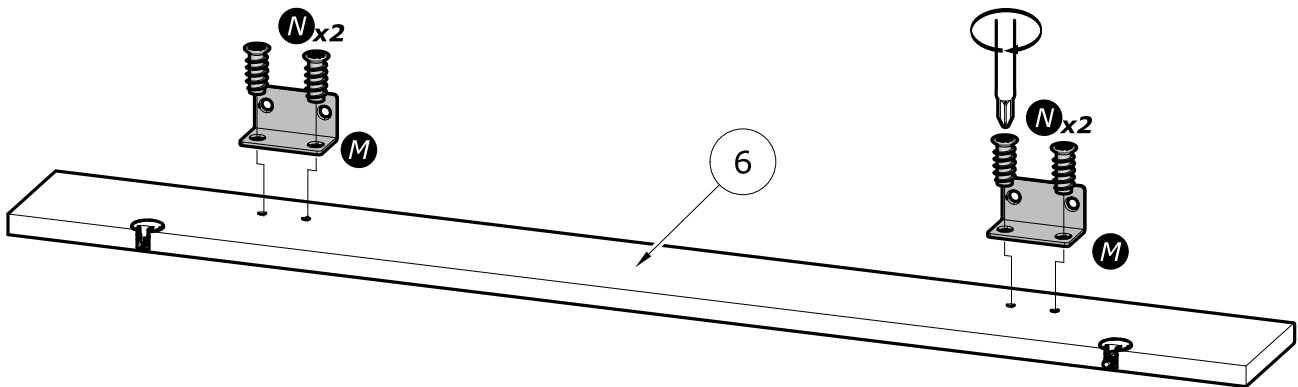

NON INCLUS: Cadre métallique à lattes
NOT SUPPLIED: The metal frame Slatted bed base

44

45

46

N x2
6.3x13mm,
1/4" x 1/2"

AA x2
3.5x15mm,
1/8" x 19/32"

47

O x2