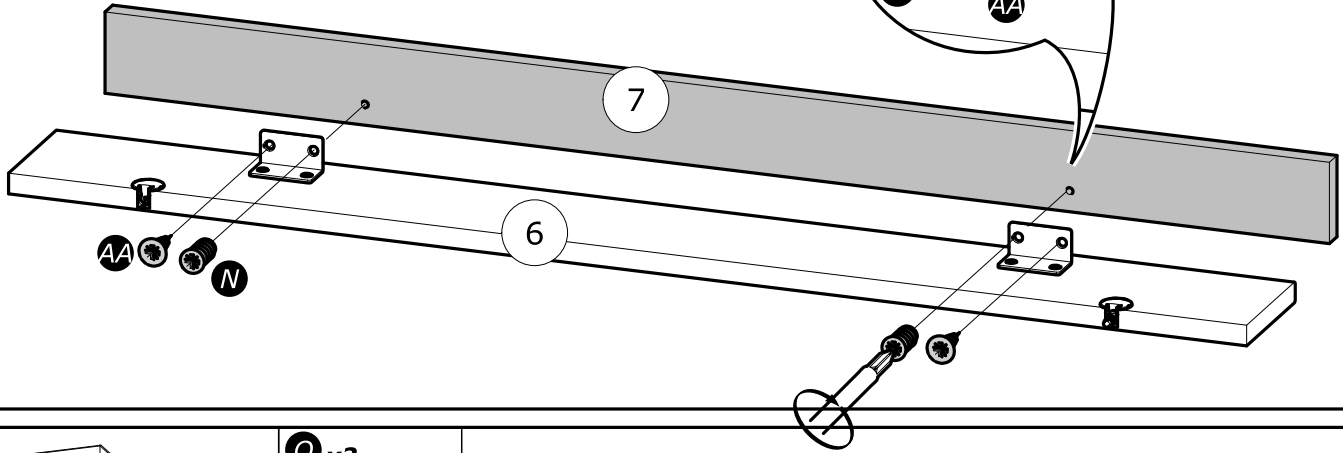

NON INCLUS: Cadre métallique à lattes
NOT SUPPLIED: The metal frame Slatted bed base

44

45

46

N x2
6.3x13mm,
1/4" x 1/2"

AA x2
3.5x15mm,
1/8" x 19/32"

47

O x2