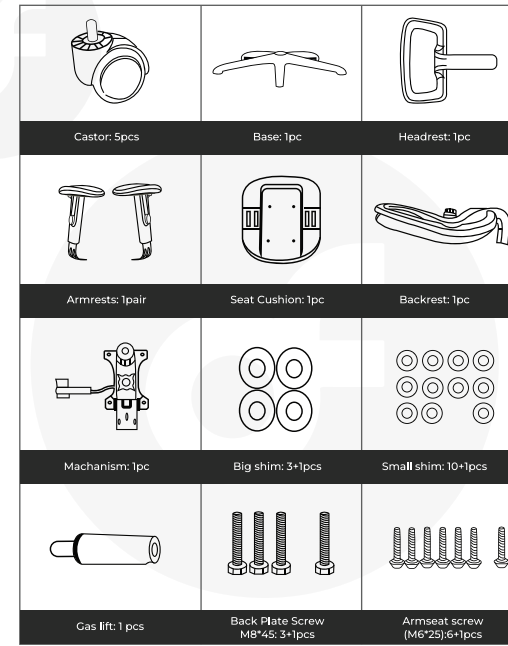

**COMFORTABLE MULTIFUNCTIONAL  
ERGONOMIC OFFICE CHAIR**

**USER MANUAL**

Model No: OS1000

**ASSEMBLE INSTRUCTION**

The size will be according to regular measurement

**PARTS LIST**

The size will be according to regular measurement

**Please read the safety instructions below carefully!**

1. One chair can only bear one person's weight.
2. Please use on the flat floor.
3. Please don't let the child sit on the chair alone if he is under 5 year-old.
4. Please don't sit on the armrest, in case cause some danger.
5. Do not stand on the chair or use it as a ladder or footsteps.
6. Please don't put overweight on the chair, or used as trolley.
7. Don't use sharp or hooked objects to scrape the chair and do not get it close to the fire.
8. To avoid any harm to your fingers, don't insert them into the mechanism while sitting.