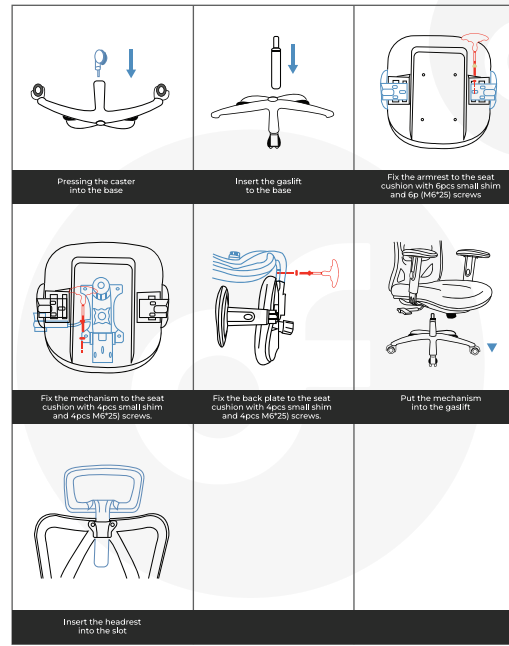

**COMFORTABLE MULTIFUNCTIONAL  
ERGONOMIC OFFICE CHAIR**

**USER MANUAL**

Model No: OS1000

**ASSEMBLE INSTRUCTION**

The size will be according to regular measurement

**PARTS LIST**

The size will be according to regular measurement

**Please read the safety instructions below carefully!**

1. One chair can only bear one person's weight.
2. Please use on the flat floor.
3. Please don't let the child sit on the chair alone if he is under 5 year-old.
4. Please don't sit on the armrest, in case cause some danger.
5. Do not stand on the chair or use it as a ladder or footsteps.
6. Please don't put overweight on the chair, or used as trolley.
7. Don't use sharp or hooked objects to scrape the chair and do not get it close to the fire.
8. To avoid any harm to your fingers, don't insert them into the mechanism while sitting.