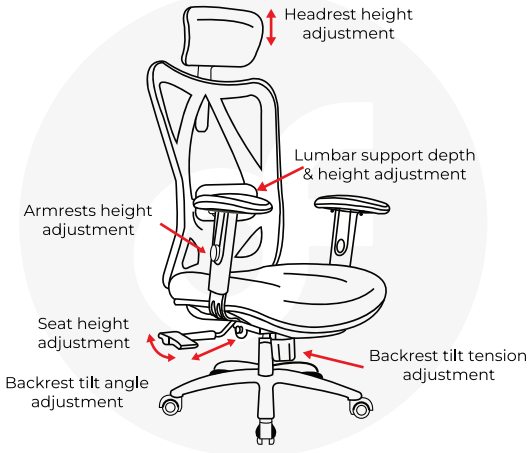

**COMFORTABLE MULTIFUNCTIONAL  
ERGONOMIC OFFICE CHAIR**

**USER MANUAL**

Model No: OS1000

**ASSEMBLE INSTRUCTION**

The size will be according to regular measurement

**PARTS LIST**

The size will be according to regular measurement

**Please read the safety instructions below carefully!**

1. One chair can only bear one person's weight.
2. Please use on the flat floor.
3. Please don't let the child sit on the chair alone if he is under 5 year-old.
4. Please don't sit on the armrest, in case cause some danger.
5. Do not stand on the chair or use it as a ladder or footsteps.
6. Please don't put overweight on the chair, or used as trolley.
7. Don't use sharp or hooked objects to scrape the chair and do not get it close to the fire.
8. To avoid any harm to your fingers, don't insert them into the mechanism while sitting.

**COMFORTABEL MULTIFUNCTIONEEL  
ERGONOMISCHE BUREAUSTOEL**

**GEbruikersHANDLEIDING**

Model No: OS1000

**MONTEER INSTRUCTIE**

De maat zal overeenkomen met de reguliere meting

**ONDERDELEN LIJST**

De maat zal overeenkomen met de reguliere meting