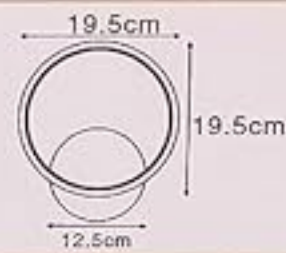

230V/50--60Hz
3000K