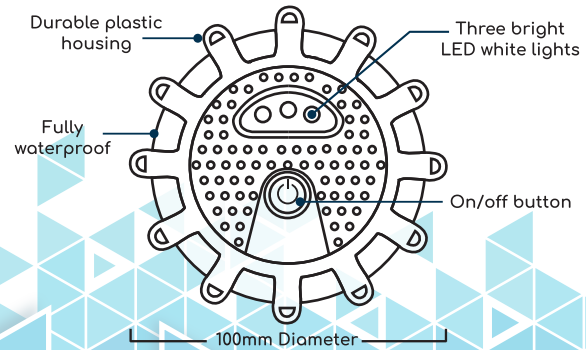

105x40x105

arisenn

Dimensions : 100mm (diameter) x 35mm (height)
 Weight : 120 grams
 Visibility : 360 degrees to 1.6 kilometers
 Temperature : 40 to 120 degrees Celcius
 Voltage : 4.5V
 Power : 2W

1. 3 SMD White Lights
2. 12 Red LED
3. 9 Patterns
4. Long Press, turn off the power

Magnetic
Simply place the light on a car

Visible
Visible up to 1.6 km

arisenn®

LED SAFETY FLARES

Impact Resistance
You can drive the vehicle over them

Waterproof
Up to 1 meter deep for 30 minutes