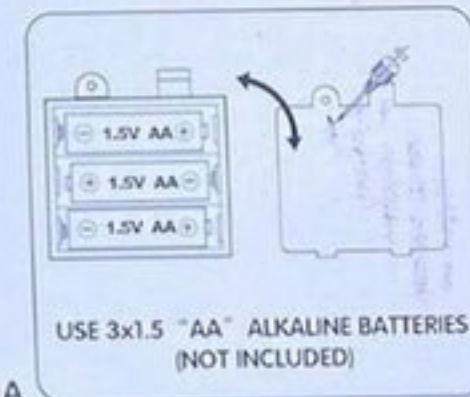

 **WARNING:**

1. A crib mobile is intended for visual stimulation and is not intended to be grasped by the child.
2. If attached to the crib or playpen, remove when baby begins to push up on hands and knees. If so designed, mount on wall or ceiling clearly out of a standing baby's reach.
3. Always attach all provided fasteners tightly to a crib and playpen according to the instructions. Check frequently.
4. Do not add additional strings and straps to attach to a crib or playpen.

 **WARNING:**

Possible entanglement injury. Keep out of baby's reach. Remove mobile from crib or playpen when baby begins to push up on hands and knees.

 **WARNING:**

Possible entanglement injury. Keep toy out of baby's reach.

 **WARNING:**

From birth to 5 months.  
Adult assembly is required.

**NO.6015**

**MADE IN CHINA**

• specifications colours and contents may vary from illustrations

USE 3x1.5 "AA" ALKALINE BATTERIES (NOT INCLUDED)