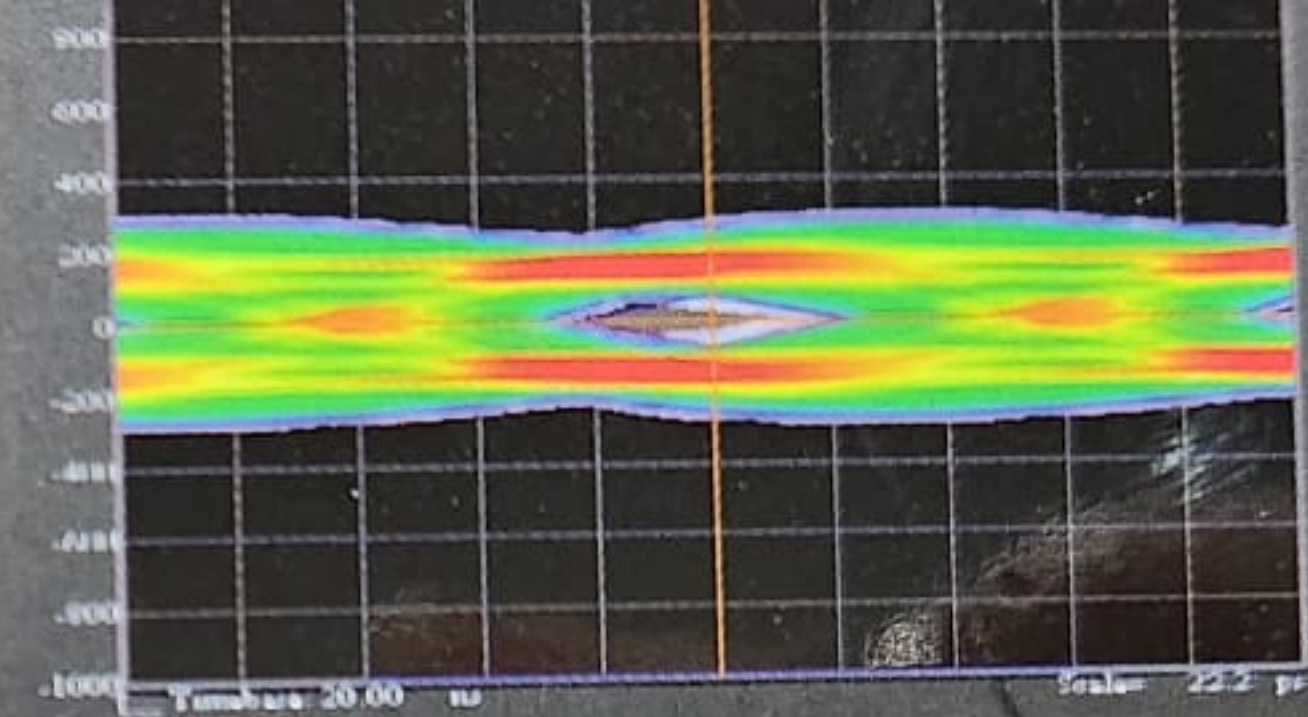

Testing beyond basic HDMI certification ensures each M SERIES cable achieves the clearest signal

The Eye Pattern test is an HDMI industry standard test that shows all signal degradation in a single image. The bigger the opening of the "eye", the better the cable performance; a large, even area of undisturbed space around the eye indicates that the signal is strong and noise is low.