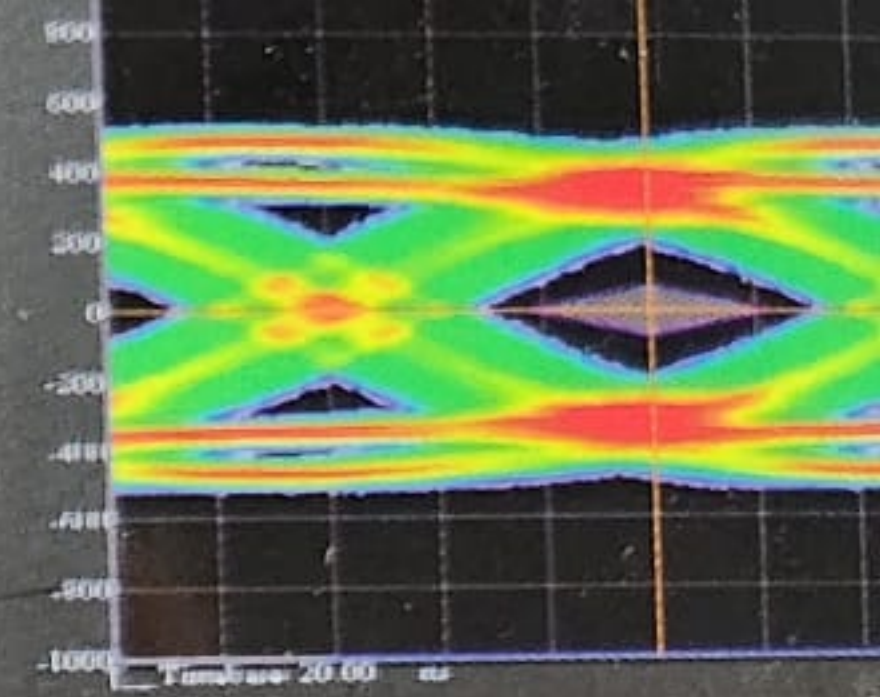

Testing beyond basic HDMI certification ensures each M SERIES cable achieves the clearest signal

The Eye Pattern test is an HDMI industry standard test that shows all signal degradation in a single image. The bigger the opening of the "eye", the better the cable performance; a large, even area of undisturbed space around the eye indicates that the signal is strong and noise is low.