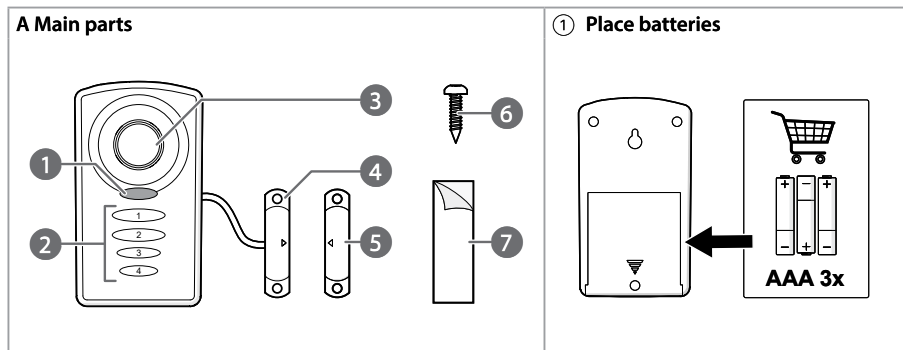

## Intended use

The Nedis ALRMD30WT is a wireless door/window alarm that can be operated with a four-digit PIN code.

The alarm is intended to be mounted onto a door or window.

The product has three operating modes for different use scenarios.

## Main parts (image A)

Indicator LED	Magnetic contact
Key pad	Screw
Alarm siren	Tape
Magnetic contact	