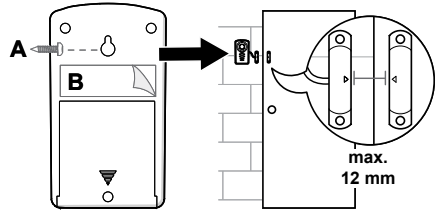

③ Mount to the door

ned.is/alrmd30wt

- **EN** More information see the extended manual online.
- **DE** Weitere Informationen finden Sie in der erweiterten Anleitung online.
- **FR** Pour plus d'informations, consultez le manuel détaillé en ligne.
- **NL** Zie voor meer informatie de uitgebreide handleiding online.
- **IT** Per maggiori informazioni vedere il manuale esteso online.
- **ES** Para más información, consulte el manual ampliado en línea.
- **PT** Para mais informações, consulte a versão alargada do manual on-line.
- **SV** För ytterligare information, se den utökade manualen online.
- **FI** Katso tarkemmat tiedot käyttöoppaan laajemmasta verkkoversiosta.
- **NO** For mer informasjon, se den fullstendige bruksanvisningen på nett.
- **DA** Yderligere oplysninger findes i den udvidede manual online.
- **HU** További információért lásd a bővített online kézikönyvet.
- **PL** Więcej informacji znajdziesz w rozszerzonej instrukcji obsługi online.
- **EL** Για περισσότερες πληροφορίες δείτε το εκτενές online εγχειρίδιο.
- **SK** Viac informácií nájdete v rozšírenom návode online.
- **CS** Více informací najdete v rozšířeném příručce online.
- **RO** Pentru informații suplimentare, consultați manualul extins, disponibil online.