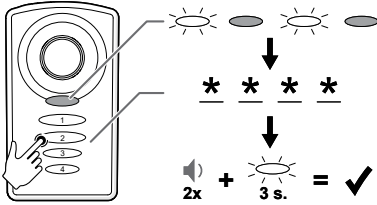

② Enter PIN

③ Mount to the door

ned.is/alrmd30wt

- **EN** More information see the extended manual online.
- **DE** Weitere Informationen finden Sie in der erweiterten Anleitung online.
- **FR** Pour plus d'informations, consultez le manuel détaillé en ligne.
- **NL** Zie voor meer informatie de uitgebreide handleiding online.
- **IT** Per maggiori informazioni vedere il manuale esteso online.
- **ES** Para más información, consulte el manual ampliado en línea.
- **PT** Para mais informações, consulte a versão alargada do manual on-line.
- **SV** För ytterligare information, se den utökade manualen online.
- **FI** Katso tarkemmat tiedot käyttöoppaan laajemmasta verkkoversiosta.
- **NO** For mer informasjon, se den fullstendige bruksanvisningen på nett.
- **DA** Yderligere oplysninger findes i den udvidede manual online.
- **HU** További információért lásd a bővített online kézikönyvet.
- **PL** Więcej informacji znajdziesz w rozszerzonej instrukcji obsługi online.
- **EL** Για περισσότερες πληροφορίες δείτε το εκτενές online εγχειρίδιο.
- **SK** Viac informácií nájdete v rozšírenom návode online.
- **CS** Více informací najdete v rozšířeném příručce online.
- **RO** Pentru informații suplimentare, consultați manualul extins, disponibil online.