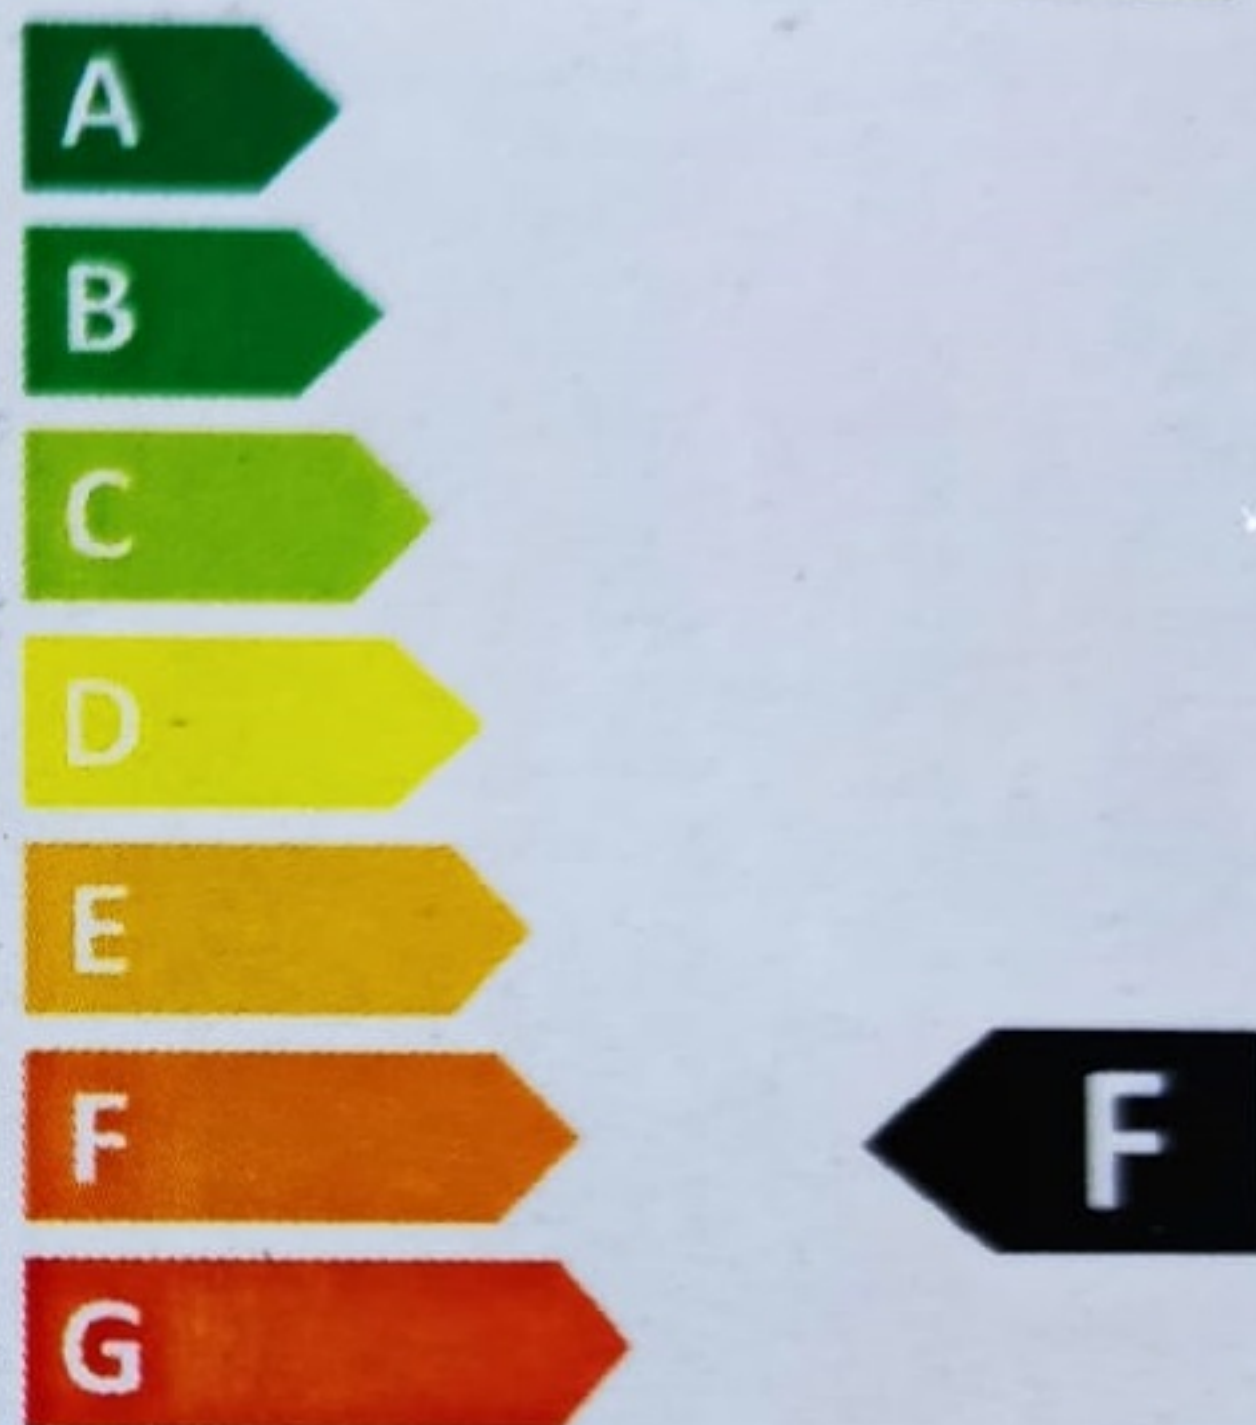

leddle[®]

LED STRIP

- 16W per meter
- 50 meters total length
- 8000W total power
- >85Ra
- 220V-240V AC
- Ultra Slim
- 10cm cuttable
- Easy Connection
- Dimmable
- High Lumen
- 30.000h
- 3 Years Warranty

Electon Srl

Rue Arthur Maes 90
1130 Belgium

Made in P.R.C.

Leddle

107105

16

kWh/1000h

2019/2015

SKU: 107105 - 50 Meter

6000K - COLD WHITE

5 430003 175286