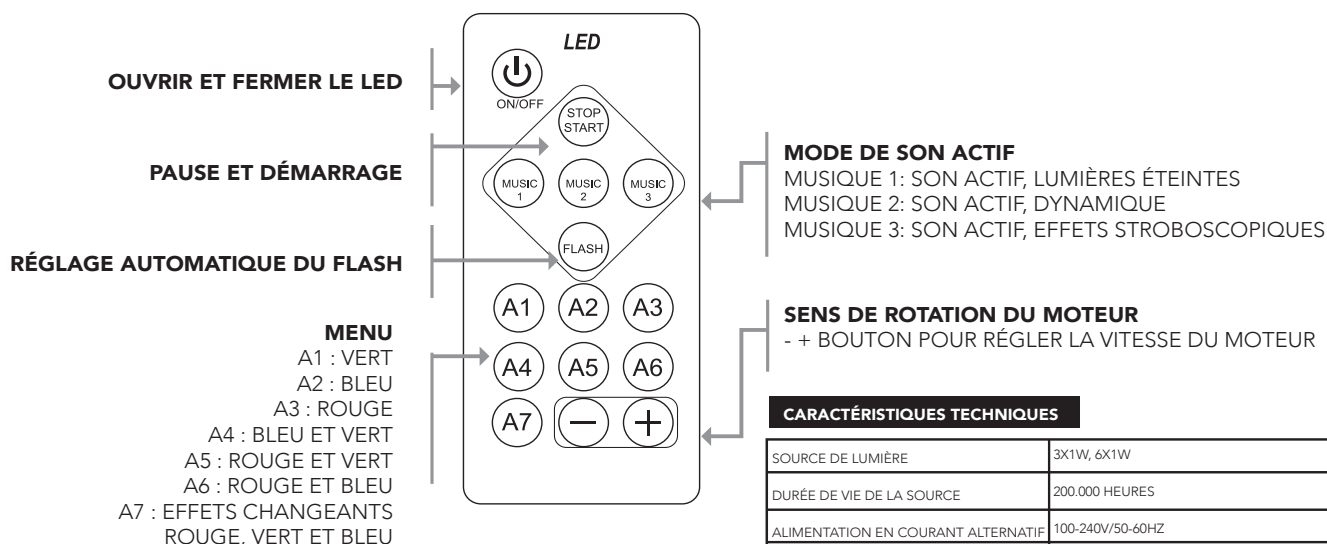

Votre fête a besoin d'un coup de fouet ? Avec cette étonnante Discolampe d'Achaté, vous pouvez créer l'éclairage parfait pour votre fête et profiter d'un spectacle de lumière de folie!

TÉLÉCOMMANDE:

CARACTÉRISTIQUES TECHNIQUES

SOURCE DE LUMIÈRE	3X1W, 6X1W
DURÉE DE VIE DE LA SOURCE	200.000 HEURES
ALIMENTATION EN COURANT ALTERNATIF	100-240V/50-60HZ
ALIMENTATION EN COURANT CONTINU	5V/1A
ALIMENTATION	3W, 6W
EFFET	DISCO

ATTENTION:

1. Lisez attentivement ces instructions avant d'utiliser le produit
2. Ne démontez pas le produit
3. Ne laissez pas les enfants jouer avec la lampe, car elle peut être dangereuse pour les yeux si vous la regardez.

LES MESURES DE SÉCURITÉ:

1. Avant l'installation et l'entretien, vérifiez que l'appareil est éteint et que l'espace de ventilation autour de l'appareil est bon.
2. La lampe disco achaté est destinée à un usage intérieur, veuillez ne pas utiliser ce produit dans un environnement humide à long terme.
3. Évitez tout contact avec l'eau.
4. L'utilisation doit être faite uniquement par un adulte
5. Ne regardez pas longtemps dans la lumière, pour ne pas endommager vos yeux.
6. Pour garder la lampe propre, essuyez-la avec un chiffon propre.

SPECIFICATIONS:

- Couleurs de la lumière : RGB, 1R 1G 1B
- Dimensions : 8,3 x 9,2 CM
- Matériau : Plastique
- Longueur du cordon : 1M
- Avec télécommande
- Suspendu par le support
- Possibilité d'éclairage en fonction de la musique