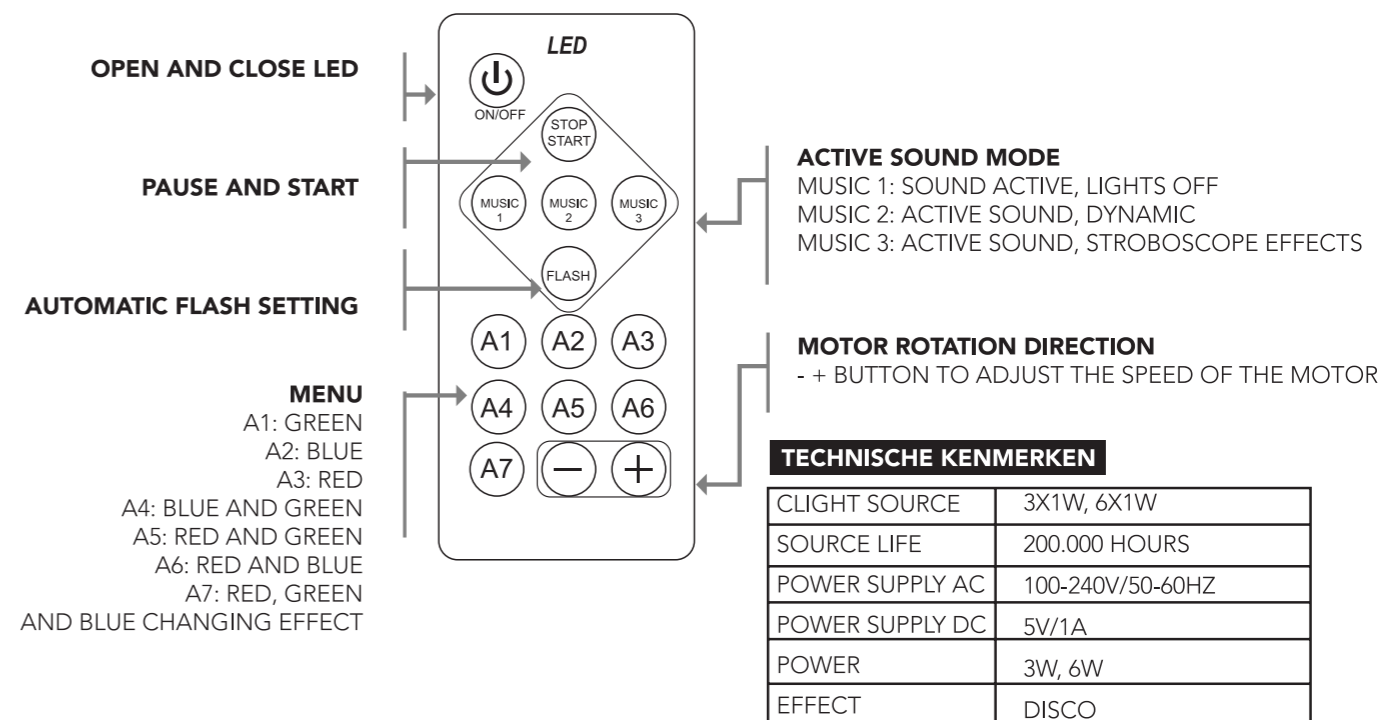

SPECIFICATIES:

- Lichtkleuren: RGB, 1R 1G 1B
- Afmetingen: 8.3 x 9.2 CM
- Materiaal: Kunststof
- Snoerlengte: 1M
- Met afstandsbediening
- Op te hangen middels het standaard
- Verlichting op basis van de muziek mogelijk

GENERAL:

MANUAL DISCOLAMP

Does your party need a big boost? With this amazing Discolamp from Achaté, you can create the perfect party lighting and enjoy a crazy light show!

REMOTE CONTROL:

CAUTION:

1. Read these instructions carefully before using the product
2. Do not disassemble the product
3. Do not let children play with the lamp, as this can be harmful to the eyes if you look into it.