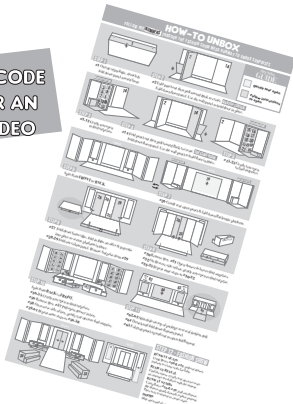

# UNBOXING GUIDE

Follow the steps on the guide (included) to open all the boxes and to setup for play.

SCAN THE QR CODE ON PAGE 1 FOR AN UNBOXING VIDEO

- TIPS:**
- When removing the hands to dress doll, pinch the wrists' joints and gently pull. **DO NOT PULL FROM THE FINGERS.**
  - Your doll is articulated, but the knee joint will need to be loosened. To loosen the knee joint, use slight force to pull the leg forward until the knee clicks. Then, push the leg back and it will click again.

Place the stickers on the sides that say "PLACE STICKER HERE."