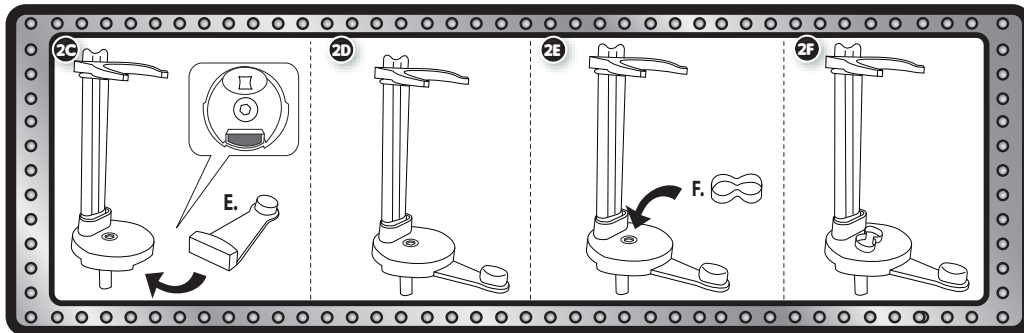

RUNWAY STAND