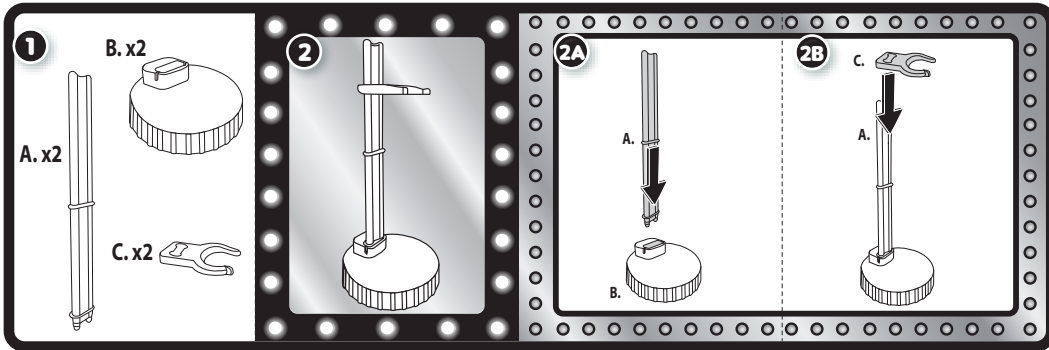

DOLL STAND

RUNWAY STAND

RUNWAY ASSEMBLY AND PLAY

Once the stands are connected, pull first stand to replicate a runway walk with your dolls.

Note: As you connect each stand, avoid putting OMG doll last.

MAGAZINE ASSEMBLY

Each doll comes with a collectible sticker. Collect the stickers and display them in the mini-magazine.

Fold in an accordion style and glue the areas where it says "GLUE AREA."

Note: Glue is not included.

Place the stickers on the sides that say "PLACE STICKER HERE."