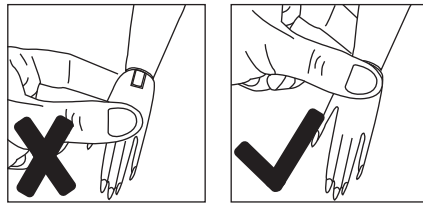

# UNBOXING GUIDE

Follow the steps on the guide (included) to open all the boxes and to setup for play.

SCAN THE QR CODE ON PAGE 1 FOR AN UNBOXING VIDEO

- TIPS:**
- When removing the hands to dress doll, pinch the wrists' joints and gently pull. **DO NOT PULL FROM THE FINGERS.**
  - Your doll is articulated, but the knee joint will need to be loosened. To loosen the knee joint, use slight force to pull the leg forward until the knee clicks. Then, push the leg back and it will click again.

## IMPORTANT INFORMATION

- Do not store the dolls or pets in direct sunlight for extended periods of time.
- Keep water away from your OMG dolls as it can damage flocking on the doll.
- Doll stand(B) is meant for OMG dolls only.
- Do not apply stickers to other surfaces, as it may not be completely removed.