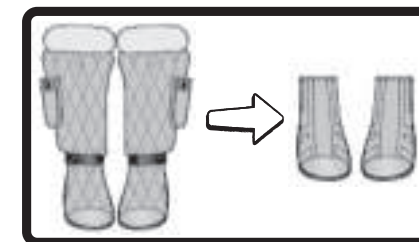

## FASHION STYLES

Stylez's skirt is reversible allowing for different fashion looks.

Sashay's sleeves can be removed and used as leg warmers. Her halter dress is also reversible.

Stylez's boot covers can be removed to create a different shoe style. Each cover is marked with **L**, for left, or **R**, for right, to place on the correct boot.