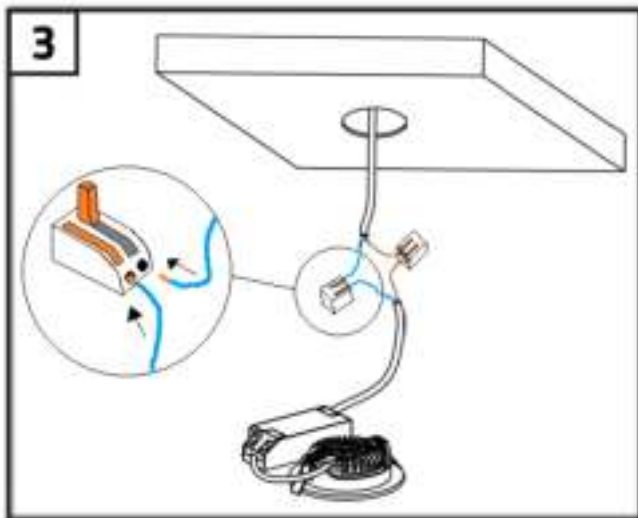

Installation guide

LED recessed spotlight

- | | | |
|-------------------------|---------------|--------------|
| A: Vivaro: 75 mm | Udis: 68 mm | Cormo: 90 mm |
| Villa: 75 mm | Trento: 75 mm | Fioli: 55 mm |

HOW TO CONNECT MULTIPLE SPOTLIGHTS

Security related information

This product is designed for in- and outdoor use. When using the product, make sure the unit is sufficiently ventilated, never cover the unit during operation and keep it out of reach of children or animals. This product is not a toy, LED lights are extremely bright and looking directly at the light source during operation can lead to serious eye damage. Any other use of the device than described in the manual may damage the product or cause danger to the user, e.g. due to a short circuit, fire or electric shock. The safety instructions must be observed at all times.