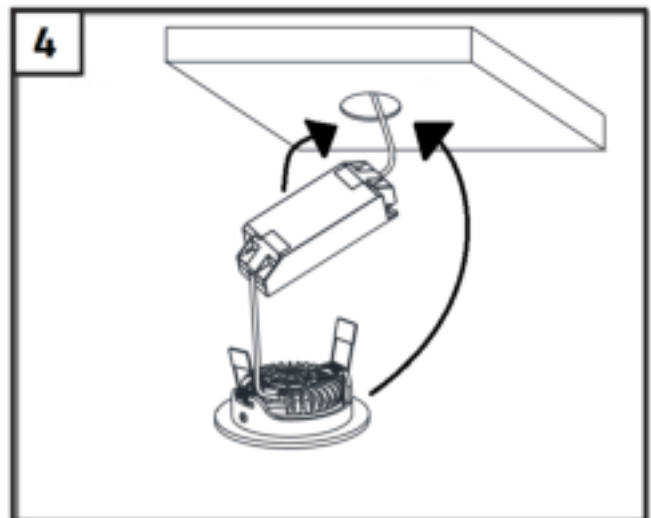

Installation guide

LED recessed spotlight

- | | | |
|-------------------------|---------------|--------------|
| A: Vivaro: 75 mm | Udis: 68 mm | Cormo: 90 mm |
| Villa: 75 mm | Trento: 75 mm | Fioli: 55 mm |

HOW TO CONNECT MULTIPLE SPOTLIGHTS

Security related information

This product is designed for in- and outdoor use. When using the product, make sure the unit is sufficiently ventilated, never cover the unit during operation and keep it out of reach of children or animals. This product is not a toy, LED lights are extremely bright and looking directly at the light source during operation can lead to serious eye damage. Any other use of the device than described in the manual may damage the product or cause danger to the user, e.g. due to a short circuit, fire or electric shock. The safety instructions must be observed at all times.