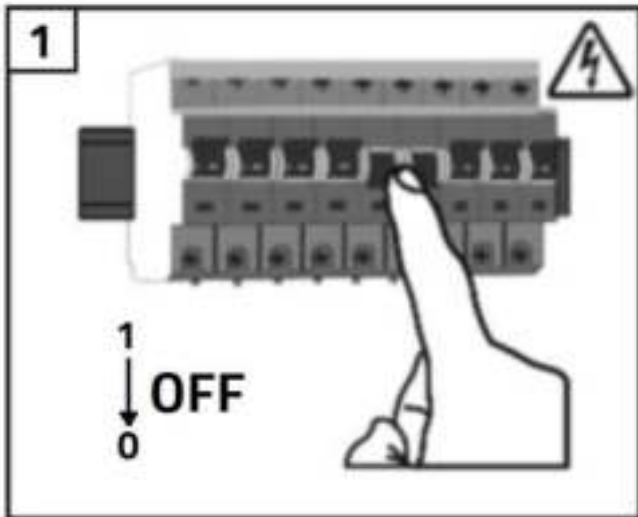

Installation guide

LED recessed spotlight

- | | | |
|-------------------------|---------------|--------------|
| A: Vivaro: 75 mm | Udis: 68 mm | Cormo: 90 mm |
| Villa: 75 mm | Trento: 75 mm | Fioli: 55 mm |

HOW TO CONNECT MULTIPLE SPOTLIGHTS

Security related information

This product is designed for in- and outdoor use. When using the product, make sure the unit is sufficiently ventilated, never cover the unit during operation and keep it out of reach of children or animals. This product is not a toy, LED lights are extremely bright and looking directly at the light source during operation can lead to serious eye damage. Any other use of the device than described in the manual may damage the product or cause danger to the user, e.g. due to a short circuit, fire or electric shock. The safety instructions must be observed at all times.