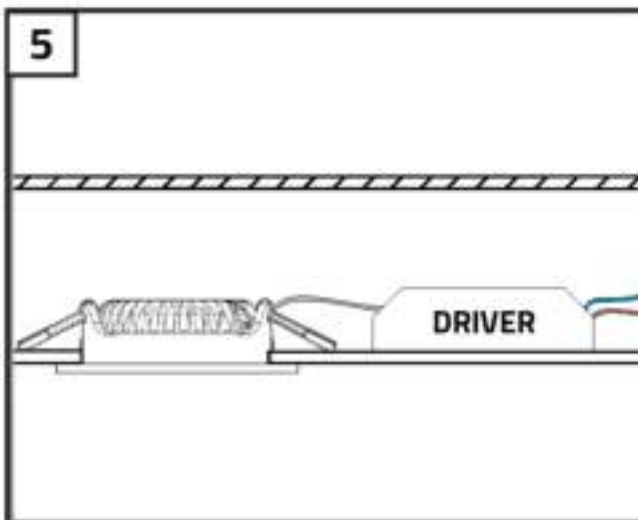

Installation guide

LED recessed spotlight

- | | | |
|-------------------------|---------------|--------------|
| A: Vivaro: 75 mm | Udis: 68 mm | Cormo: 90 mm |
| Villa: 75 mm | Trento: 75 mm | Fioli: 55 mm |

HOW TO CONNECT MULTIPLE SPOTLIGHTS

Security related information

This product is designed for in- and outdoor use. When using the product, make sure the unit is sufficiently ventilated, never cover the unit during operation and keep it out of reach of children or animals. This product is not a toy, LED lights are extremely bright and looking directly at the light source during operation can lead to serious eye damage. Any other use of the device than described in the manual may damage the product or cause danger to the user, e.g. due to a short circuit, fire or electric shock. The safety instructions must be observed at all times.