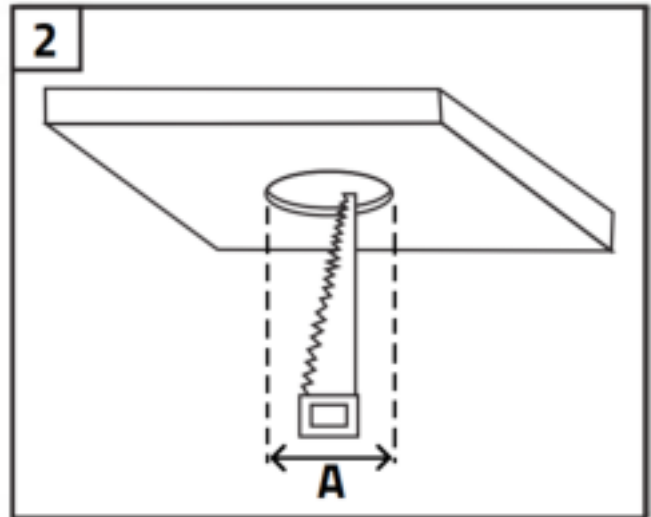

Installation guide

LED recessed spotlight

- | | | |
|-------------------------|---------------|--------------|
| A: Vivaro: 75 mm | Udis: 68 mm | Cormo: 90 mm |
| Villa: 75 mm | Trento: 75 mm | Fioli: 55 mm |

HOW TO CONNECT MULTIPLE SPOTLIGHTS

Security related information

This product is designed for in- and outdoor use. When using the product, make sure the unit is sufficiently ventilated, never cover the unit during operation and keep it out of reach of children or animals. This product is not a toy, LED lights are extremely bright and looking directly at the light source during operation can lead to serious eye damage. Any other use of the device than described in the manual may damage the product or cause danger to the user, e.g. due to a short circuit, fire or electric shock. The safety instructions must be observed at all times.