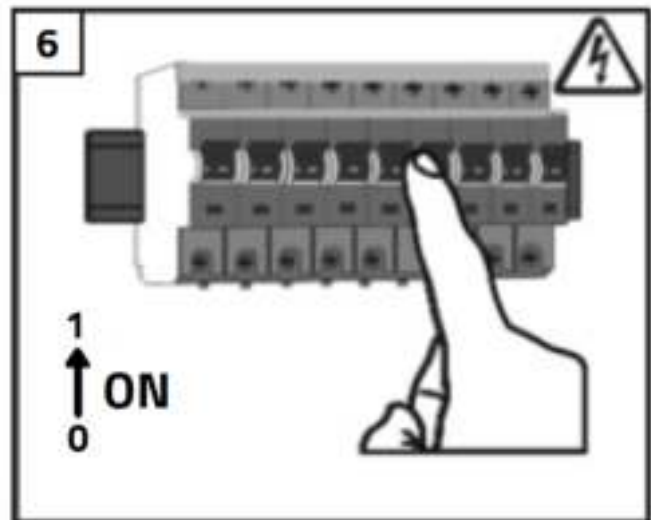

Installation guide

LED recessed spotlight

- | | | |
|-------------------------|---------------|--------------|
| A: Vivaro: 75 mm | Udis: 68 mm | Cormo: 90 mm |
| Villa: 75 mm | Trento: 75 mm | Fioli: 55 mm |

HOW TO CONNECT MULTIPLE SPOTLIGHTS

Security related information

This product is designed for in- and outdoor use. When using the product, make sure the unit is sufficiently ventilated, never cover the unit during operation and keep it out of reach of children or animals. This product is not a toy, LED lights are extremely bright and looking directly at the light source during operation can lead to serious eye damage. Any other use of the device than described in the manual may damage the product or cause danger to the user, e.g. due to a short circuit, fire or electric shock. The safety instructions must be observed at all times.