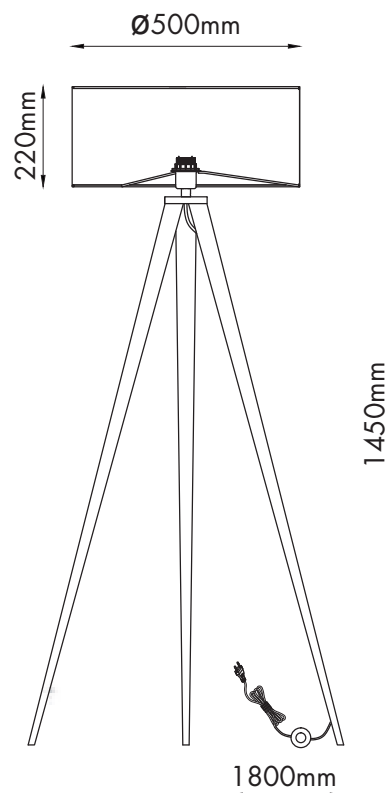

# INSTRUCTION MANUAL

Tripe FL  
93701/93702/93703

Overall Sizes:

**FittinQ B.V.**

Smaragdweg 52, 5527 LB Hapert, The Netherlands  
www.qazqa.nl