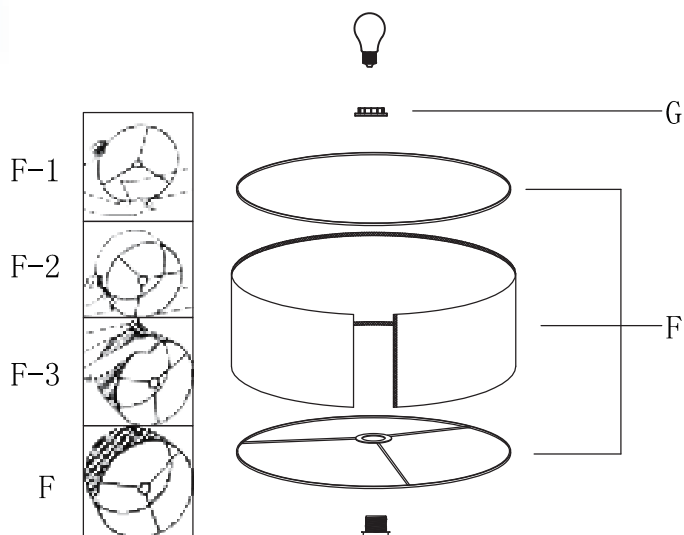

# INSTRUCTION MANUAL

Tripe FL  
93701/93702/93703

Overall Sizes:

**FittinQ B.V.**

Smaragdweg 52, 5527 LB Hapert, The Netherlands  
www.qazqa.nl