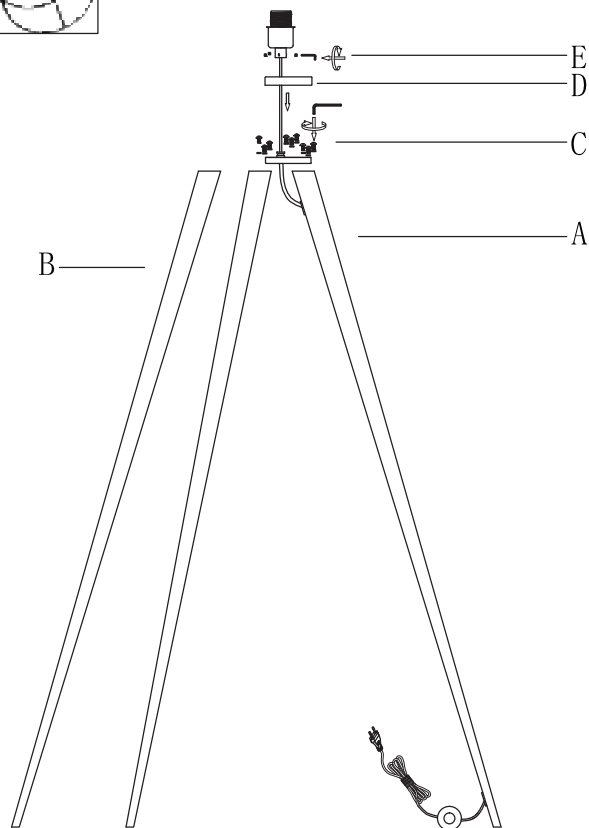

# INSTRUCTION MANUAL

Tripe FL  
93701/93702/93703

Overall Sizes:

**FittinQ B.V.**

Smaragdweg 52, 5527 LB Hapert, The Netherlands  
www.qazqa.nl