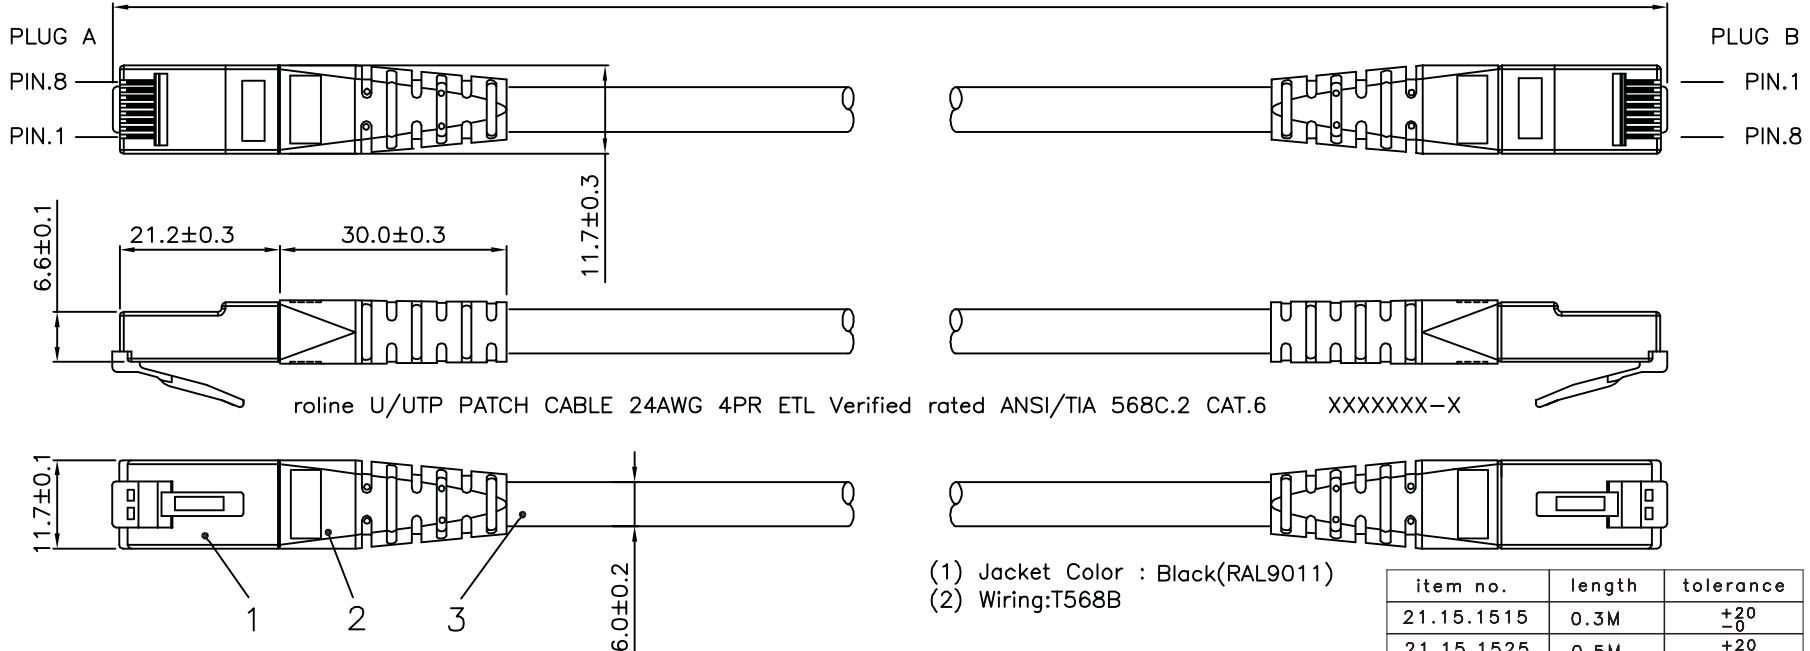

1 2 3 4 5 6

Total length (optional)

- (1) Jacket Color : Black(RAL9011)
- (2) Wiring:T568B

item no.	length	tolerance
21.15.1515	0.3M	+20 -0
21.15.1525	0.5M	+20 -0
21.15.1535	1M	+20 -0
21.15.0928	1.5M	+20 -0
21.15.1545	2M	+20 -10
21.15.1555	3M	+20 -10
21.15.1565	5M	+30 -20
21.15.1575	7M	+30 -20
21.15.1585	10M	+30 -20
21.15.1595	15M	+30 -20
21.15.1605	20M	+70 -30

Specification :

- Material :
1. RJ45 Plug :
 - 1-1. Housing : Polycarbonate, Transparent color.
 - 1-2. Contact material : Phosphor Bronze with 50-60 micro-inch Nickel plated.
 - 1-3. Contact finished : Min. 50 micro-inch Gold plated.
 2. Molding: PVC.
 3. Cable :
 - 3-1. Jacket : PVC.
 - 3-2. Conductor : 24 AWG stranded copper.
 - 3-3. Isolation : PE.
 - 3-4. Isolation Cross Bar for 4 pairs : PE.
 4. Cable structure : U/UTP, 4 twisted pair with Cross Bar.
 5. Minimum Bending Radius: 50mm

item no	21.15.1515	21.15.1525	21.15.1535	21.15.0928	21.15.1545
	21.15.1555	21.15.1565	21.15.1575	21.15.1585	21.15.1595
Desc	ROLINE Cat 6 U/UTP Patch Cord,Black				
"#": Matching DIM.	DRAWING	23.JuL.2016	byz		
"*": Important DIM.	CHECK	23.JuL.2016	Jane		
Others General DIM.	APPROVAL	23.JuL.2016	Jaimy		
GENERAL TOLERANCE OF DIMENSIONS		DATE	NAME		
X.XXX ±0.005	SCALE	1/1 (A4)	UNIT	mm	
X.XX ±0.05			DRAWING NO.		
X.X ±0.1			DRAWING CLASSIFICATION		S
				1 OF 1	

No.	MODIFIED AREA	ORIGINAL	MODIFY	DATE	MODIFIER

1 2 3 4 5 6 10cm