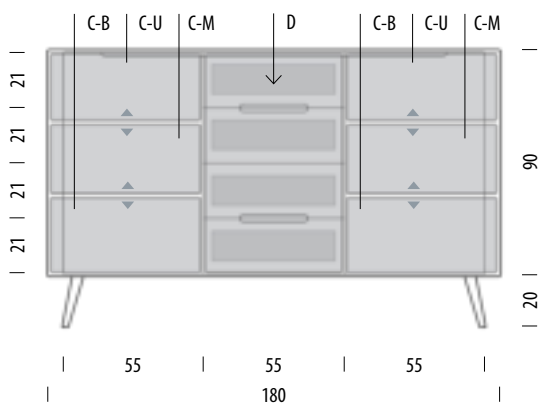

## Basic info

**Design** Salih Teskeredžić

**Product size** W: 180, D: 42, H: 110

**Packaging** W: 186, D: 46, H: 94

**Volume** 0,80 m<sup>3</sup>

**Net weight** 94,7 kg

**Gross weight** 101,9 kg

### Item no. 076

Assembly 15 min / 2 persons

| Internal storage | Width | Depth | Height |
|------------------|-------|-------|--------|
| C-U              | 59    | 39    | 23-30  |
| C-M              | 59    | 39    | 21-33  |
| C-B              | 59    | 39    | 25-32  |
| D (each)         | 50    | 32    | 12     |

▲ Shelves indicated with triangle arrows are height-adjustable and removable.