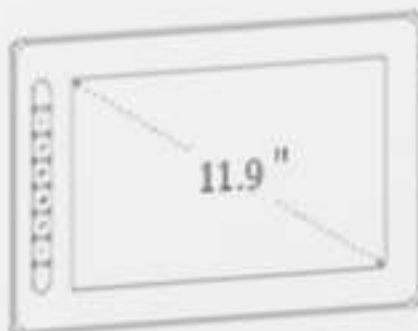

Artist 12 Pen Display (2nd Gen)

XP-PEN®

346.2 x 209 x 12mm