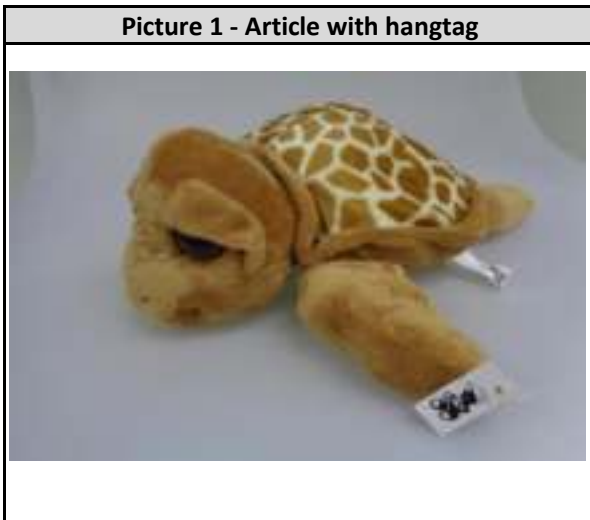

EC DECLARATION OF CONFORMITY

Elcee-Haly B.V.
 Industrieweg 9
 9422 CX Smilde
 The Netherlands
 Tel. +31 (0)592 412444
 E-mail: info@elcee-haly.nl

APPENDIX - Detailed pictures of item:

Product Identification		
Article Number	Product Name	PO Number
16697	Turtle big eyes brown 30 cm	