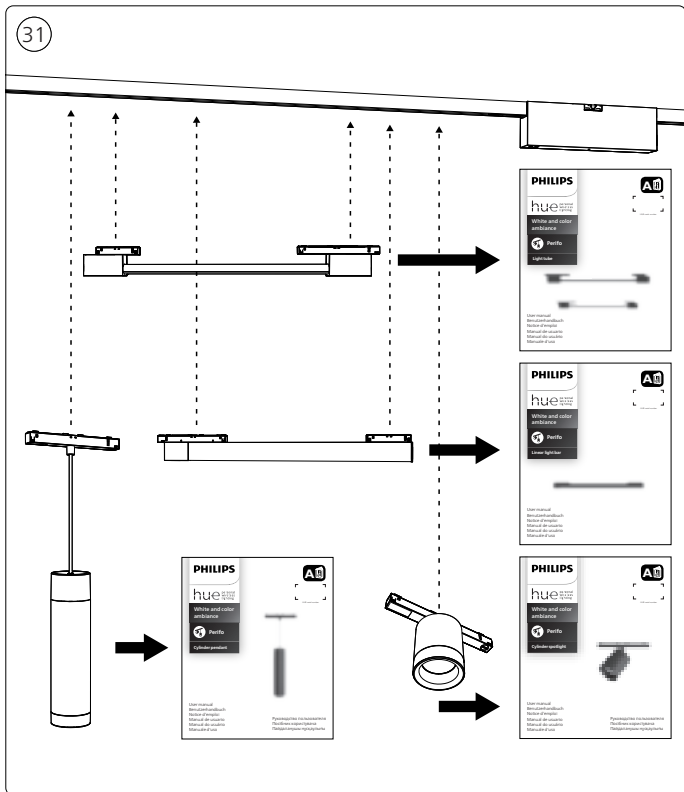

Power supply | Ceiling 2-point

Power supply | Ceiling 1-point

Bracket | with ceiling box cover

Connector | Corner external

Connector | Corner internal

Connector | Straight

Rail

Rail cover

22

23

24

27

Signify  
I.B.R.S. / C.C.R.I. Numéro 10461  
5600 VB Eindhoven,  
the Netherlands  
☎00800-74454775

© 2022 Signify Holding  
All rights reserved

[www.philips-hue.com](http://www.philips-hue.com)