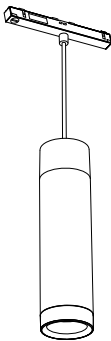

Incl./Вкл.

Cylinder pendant