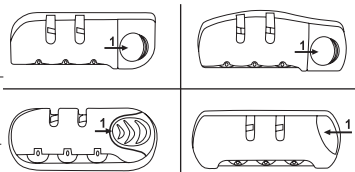

Setting your combination

- The standard combination code for both locks is set in the factory to 0-0-0. You can retain this code if you wish. If you want to change it, please follow the instructions below:

1. Push button 1 in the direction of the arrow. When the button is in this position, you can change the combination code of the lock.

2. Release the button. The new combination is now set. Make sure you do not release the button while setting the code. Please remember your new combination.

Maintenance and Cleaning

- Clean the Suitcases with a damp, clean cloth. Do not use abrasives or aggressive cleaning agents.

Storage

- Store the Suitcases in a clean and dry place. Do not store the products in extreme high or extreme low temperatures.

Disposal - Recycle

- Contribute to a cleaner living environment! Do not dispose of the Suitcases with the household waste. For proper recycling, please contact your local authority or your household waste disposal service for further details on your nearest designated collection point.

Service and Warranty

- If you need service or information regarding your product, please contact the TravelMore Customer Support at service@travelmore.nl
- TravelMore provides a 2 year warranty on its products. To obtain service during the warranty period, the product needs to be returned with a proof of purchase. Product defects have to be reported within 2 years from the date of purchase. This warranty does not cover: damages caused by misuse or incorrect repair; parts subject to wear; defects that the customer was aware of at the time of purchase; damages or defects caused by customer neglect; damages or defects caused by third parties.

Disclaimer

- Changes reserved; specifications are subject to change without stating grounds for doing so.

Introduction

- Merci d'avoir choisi ce produit de TravelMore ! Suivez toujours les instructions pour une utilisation sûre. Si vous avez des questions sur le produit ou si vous rencontrez des problèmes, veuillez nous contacter par courrier électronique : service@travelmore.nl

Utilisation prévue

- Cet appareil est destiné exclusivement aux fins spécifiées dans le manuel. L'appareil est destiné exclusivement à une utilisation privée.

Avertissements et consignes de sécurité

- ⚠ Veillez à ce que l'emballage soit tenu hors de portée des enfants ! Risque d'étouffement !
- ⚠ Veillez à conserver ce manuel d'utilisation. Avant d'utiliser votre valise, lisez ce qui suit :

Général

- Faites attention aux risques et aux conséquences liés à la maltraitance des valises. La maltraitance des valises peut entraîner des dommages corporels et des dégâts à l'appareil ou aux produits qui y sont reliés.
- Utilisez les valises uniquement pour les buts indiqués dans ce manuel.
- Si les valises ne fonctionnent pas correctement ou si les valises sont tombées ou endommagées, ne les utilisez PAS et consultez le service à la clientèle.
- Les valises sont conçues pour l'usage privé. Ne les utilisez pas pour des fins commerciales.
- Les enfants ne doivent pas jouer avec les valises. Utilisez et gardez les valises hors de la portée des enfants.
- Gardez les valises loin d'humidité, de chaleur, des espaces où la température est élevée et des sources de chaleur comme des fours.

Recevoir la livraison