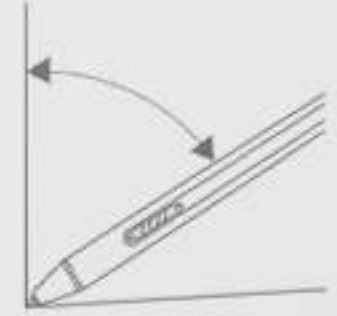

XP-PEN®

Deco L Pen Tablet

Deco L Pen Tablet

XP-PEN

DIM. 315 x 187 x 8.8 mm

Tilt

8192 Levels

Powered by X3

#### Pen Tablet | Specifications

Product Name	Deco L Pen Tablet	Ports Included	USB-C
Product Model	IT1060	Power Input	5V = 1A
Color	Blue	Compatibility	Windows 7 (or later)
Stylus	X3 Elite		Mac OS X 10.10 (or later)
Tilt	60°		Android 6.0 (or later)
Pressure Levels	8192		Chrome OS 88 (or later)
Resolution	5080 LPI		Linux