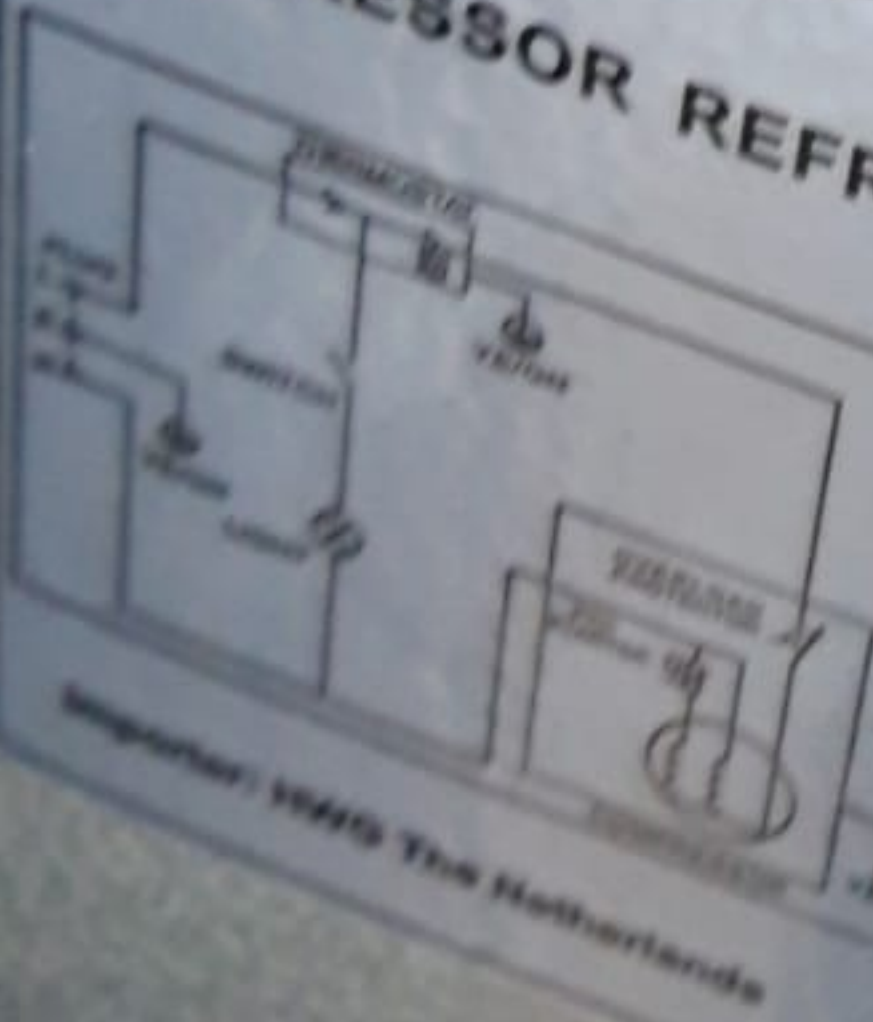

COMPRESSOR REFRIGERATOR

Importer: HWG The Netherlands

MODEL	BQ-116E
VOLUME	115L
RATED VOLTAGE	220-240V~ 50Hz
RATED CURRENT	0.9A
REFRIGERANT	R600a(20g)
LAMP POWER	1W
CLIMATE CLASS	N
FOAMING GAS	cyclopentane