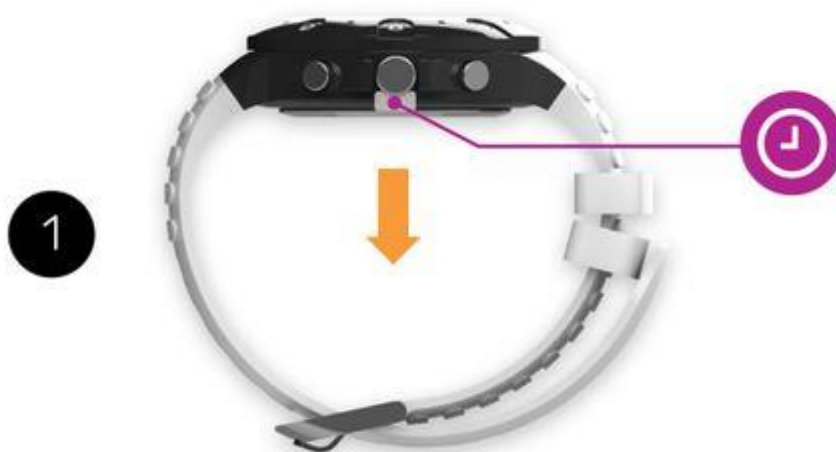

User Manual

Remove Clock Protection Clip

2

Remove LEDs Battery Clip

3

Charge regularly. Min. 1x per 30 days

Auto-standby after 15min.

* Depending on the Audio Intensity