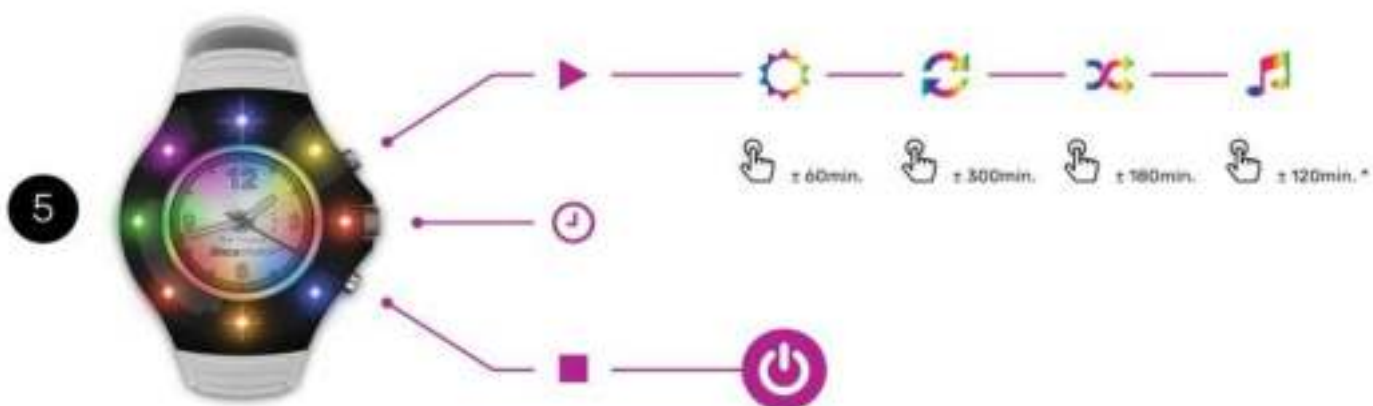

User Manual

Remove Clock Protection Clip

2

Remove LEDs Battery Clip

3

Charge regularly. Min. 1x per 30 days

Auto-standby after 15min.

* Depending on the Audio Intensity

All on

Rotating

Random

Sound Active

Collect your favourite colorstraps