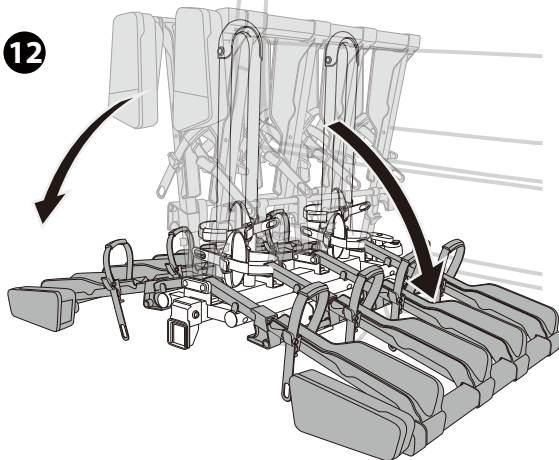

x1

x4

x1

x1

x2

x1

1

12

L&R

13

L&R

14 x4

15

16

17

* This plate is not included.

Denmark only 504x120mm

* This tool is not included.

**MAX
60KG**

$$1 + 2 + 3 + 4 = \text{MAX } 60 \text{ kg}$$

$$1 \leq 20 \text{ kg}$$

$$2 \leq 20 \text{ kg}$$

$$3 + 4 \leq 20 \text{ kg}$$

1