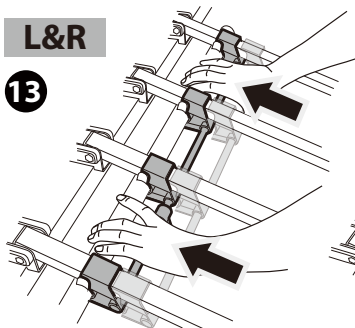

BUZZ RACK

Max 		
40 kg	19.8 kg	20.2 kg
50 kg		30.2 kg
60 kg		40.2 kg
70 kg		50.2 kg
>80 kg		MAX 60 kg

EAZZY 4

PART LIST

x1

x1

x1

x2

x1

x4

x1

x1

x2

x1

1

12

L&R

13

L&R

14 x4

15

16

17

* This plate is not included.

Denmark only 504x120mm

* This tool is not included.

**MAX
60KG**

$$1 + 2 + 3 + 4 = \text{MAX } 60 \text{ kg}$$

$$1 \leq 20 \text{ kg}$$

$$2 \leq 20 \text{ kg}$$

$$3 + 4 \leq 20 \text{ kg}$$

1