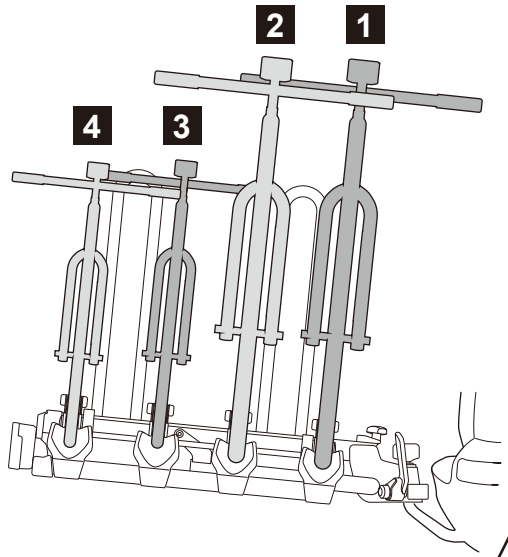

L&R

13

L&R

14 x4

15

16

17

* This plate is not included.

Denmark only 504x120mm

* This tool is not included.

**MAX
60KG**

$$1 + 2 + 3 + 4 = \text{MAX } 60 \text{ kg}$$

$$1 \leq 20 \text{ kg}$$

$$2 \leq 20 \text{ kg}$$

$$3 + 4 \leq 20 \text{ kg}$$

1