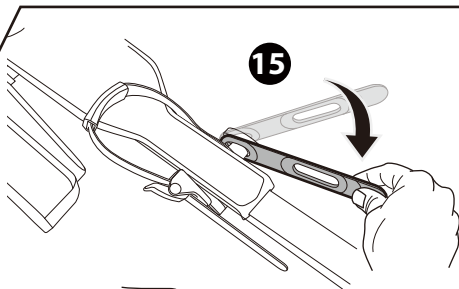

L&R

13

L&R

14 x4

15

16

17

* This plate is not included.

Denmark only 504x120mm

* This tool is not included.

**MAX
60KG**

$$1 + 2 + 3 + 4 = \text{MAX } 60 \text{ kg}$$

$$1 \leq 20 \text{ kg}$$

$$2 \leq 20 \text{ kg}$$

$$3 + 4 \leq 20 \text{ kg}$$

1