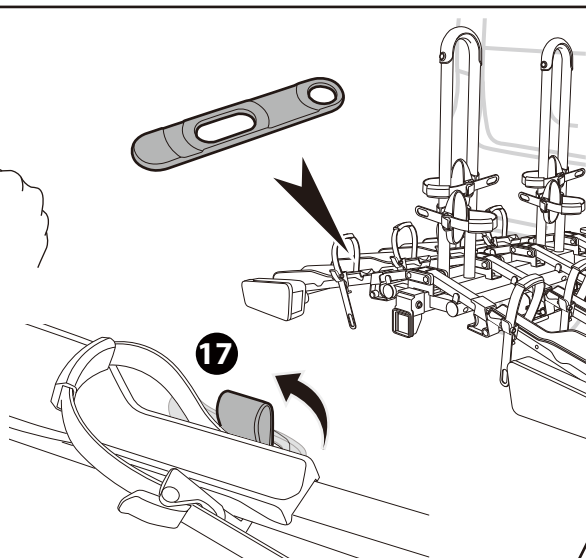

L&R

13

L&R

14 x4

15

16

17

* This plate is not included.

Denmark only 504x120mm

* This tool is not included.

**MAX
60KG**

$$1 + 2 + 3 + 4 = \text{MAX } 60 \text{ kg}$$

$$1 \leq 20 \text{ kg}$$

$$2 \leq 20 \text{ kg}$$

$$3 + 4 \leq 20 \text{ kg}$$

1