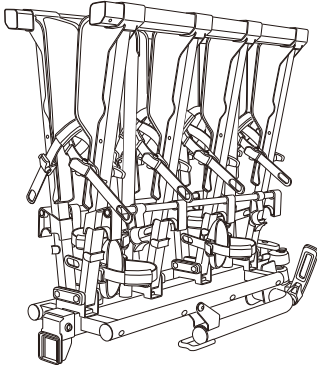

BUZZ RACK

Max 		
40 kg	19.8 kg	20.2 kg
50 kg		30.2 kg
60 kg		40.2 kg
70 kg		50.2 kg
>80 kg		MAX 60 kg

EAZZY 4

PART LIST

x1

x1

x1

x2

x1

x4

x1

x1

x2

x1

1

12

L&R

13

L&R

14 x4

15

16

17

* This plate is not included.

Denmark only 504x120mm

* This tool is not included.

**MAX
60KG**

$$1 + 2 + 3 + 4 = \text{MAX } 60 \text{ kg}$$

$$1 \leq 20 \text{ kg}$$

$$2 \leq 20 \text{ kg}$$

$$3 + 4 \leq 20 \text{ kg}$$

1