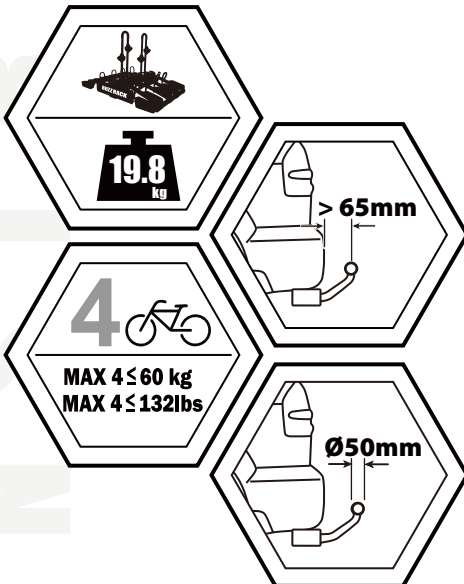

BUZZ RACK

Max 		
40 kg	19.8 kg	20.2 kg
50 kg		30.2 kg
60 kg		40.2 kg
70 kg		50.2 kg
>80 kg		MAX 60 kg

EAZZY 4

PART LIST

x1

x1

x1

x2

x1

x4

x1

x1

x2

x1

1

12

L&R

13

L&R

14 x4

15

16

17

* This plate is not included.

Denmark only 504x120mm

* This tool is not included.

**MAX
60KG**

$$1 + 2 + 3 + 4 = \text{MAX } 60 \text{ kg}$$

$$1 \leq 20 \text{ kg}$$

$$2 \leq 20 \text{ kg}$$

$$3 + 4 \leq 20 \text{ kg}$$

1