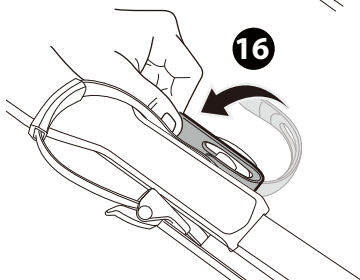

L&R

13

L&R

14 x4

15

16

17

* This plate is not included.

Denmark only 504x120mm

* This tool is not included.

**MAX
60KG**

$$1 + 2 + 3 + 4 = \text{MAX } 60 \text{ kg}$$

$$1 \leq 20 \text{ kg}$$

$$2 \leq 20 \text{ kg}$$

$$3 + 4 \leq 20 \text{ kg}$$

1