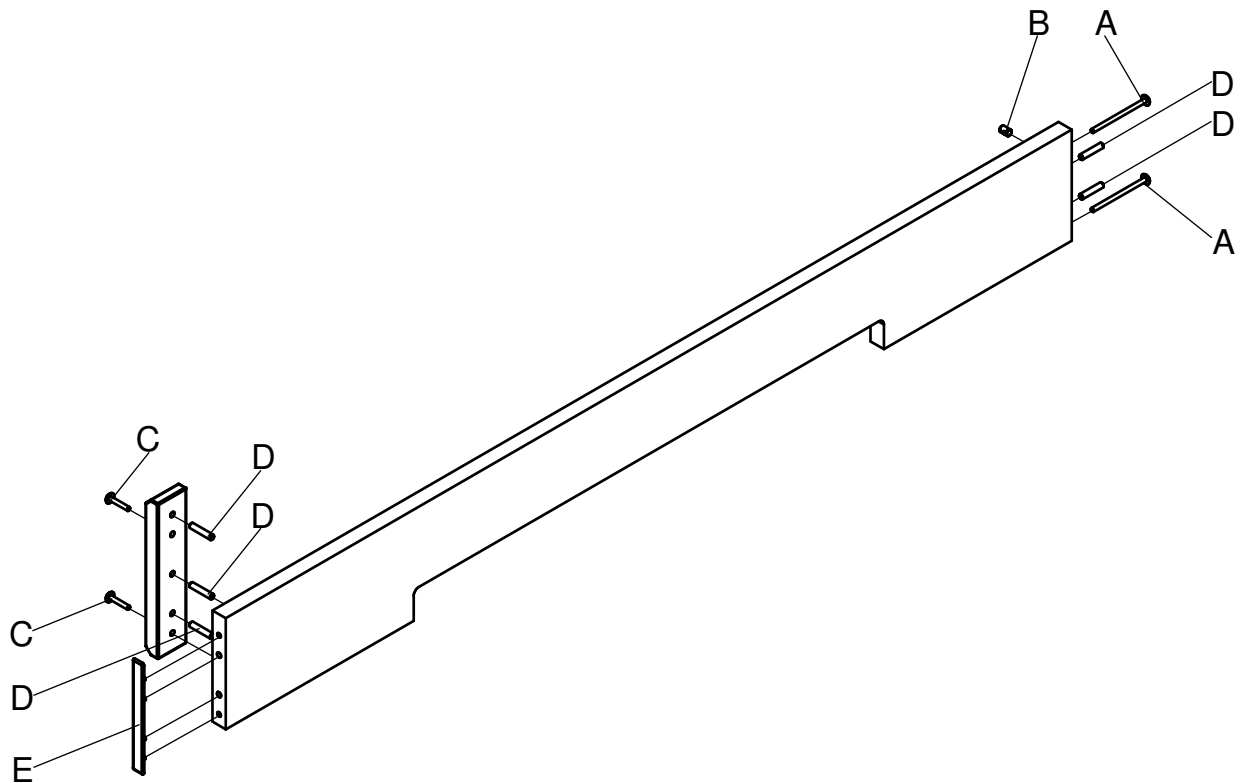

A	B	C	D	E	F
M6X100 2X	M6 2X	M6X35 2X	Ø8X40 5X		
artcode: 441028	artcode: 442004	artcode: 441013	artcode:	artcode:	artcode: 445001