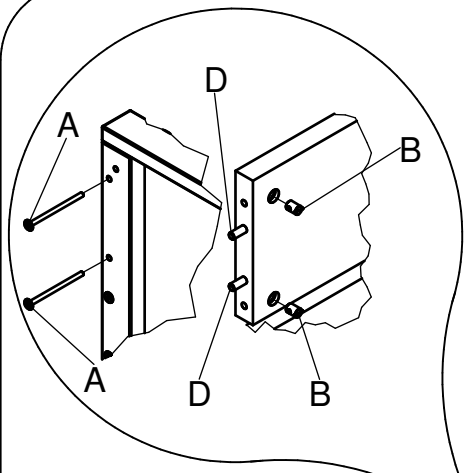

UK
NL
D
F
ESP

MODEL : COMBIFLEX
TYPE : PROTECTION SIDE
COLOUR : WHITE
ART.CODE : 412146.11.

Distributor:

BOPITA
Edisonweg 3, 6662 NW Elst
The Netherlands

www.bopita.com

31.05.2016.

A 	B 	C 	D 	E 	F 
M6X100	2X M6	2X M6X35	2X Ø8X40	5X	1X
artcode: 441028		artcode: 442004		artcode: 441013	
artcode:			artcode:		artcode: 445001

A	B	C	D	E	F
					
M6X100 2X	M6 2X	M6X35 2X	Ø8X40 5X		
artcode: 441028	artcode: 442004	artcode: 441013	artcode:	artcode:	artcode: 445001

bopita®

ASSEMBLY INSTRUCTION
MONTAGE HANDLEIDING
MONTAGE ANLEITUNG
NOTICE DE MONTAGE
MANUAL DE MONTAJE