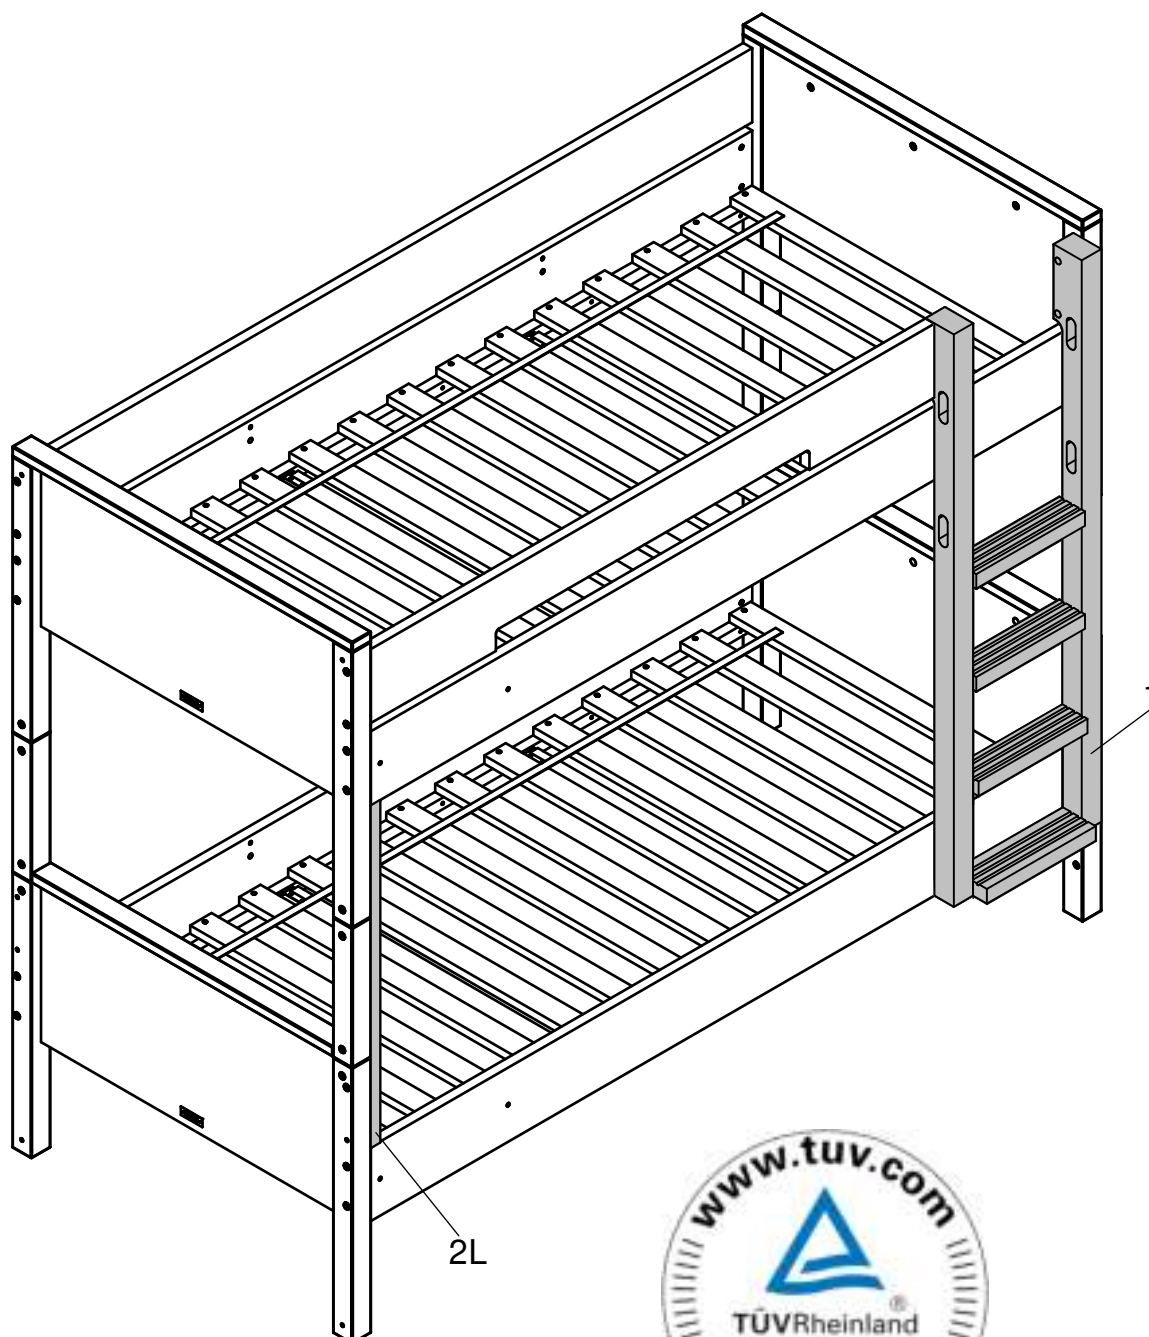

bopita®

ASSEMBLY INSTRUCTION
MONTAGE HANDLEIDING
MONTAGE ANLEITUNG
NOTICE DE MONTAGE
MANUAL DE MONTAJE

UK
NL
D
F
ESP

MODEL : COMBIFLEX
TYPE : STAIR STRAIGHT BUNKBED
COLOUR : WHITE
ART.CODE : 483146.11.

Distributor:

BOPITA
Edisonweg 3, 6662 NW Elst
The Netherlands

www.bopita.com

31.08.2016.