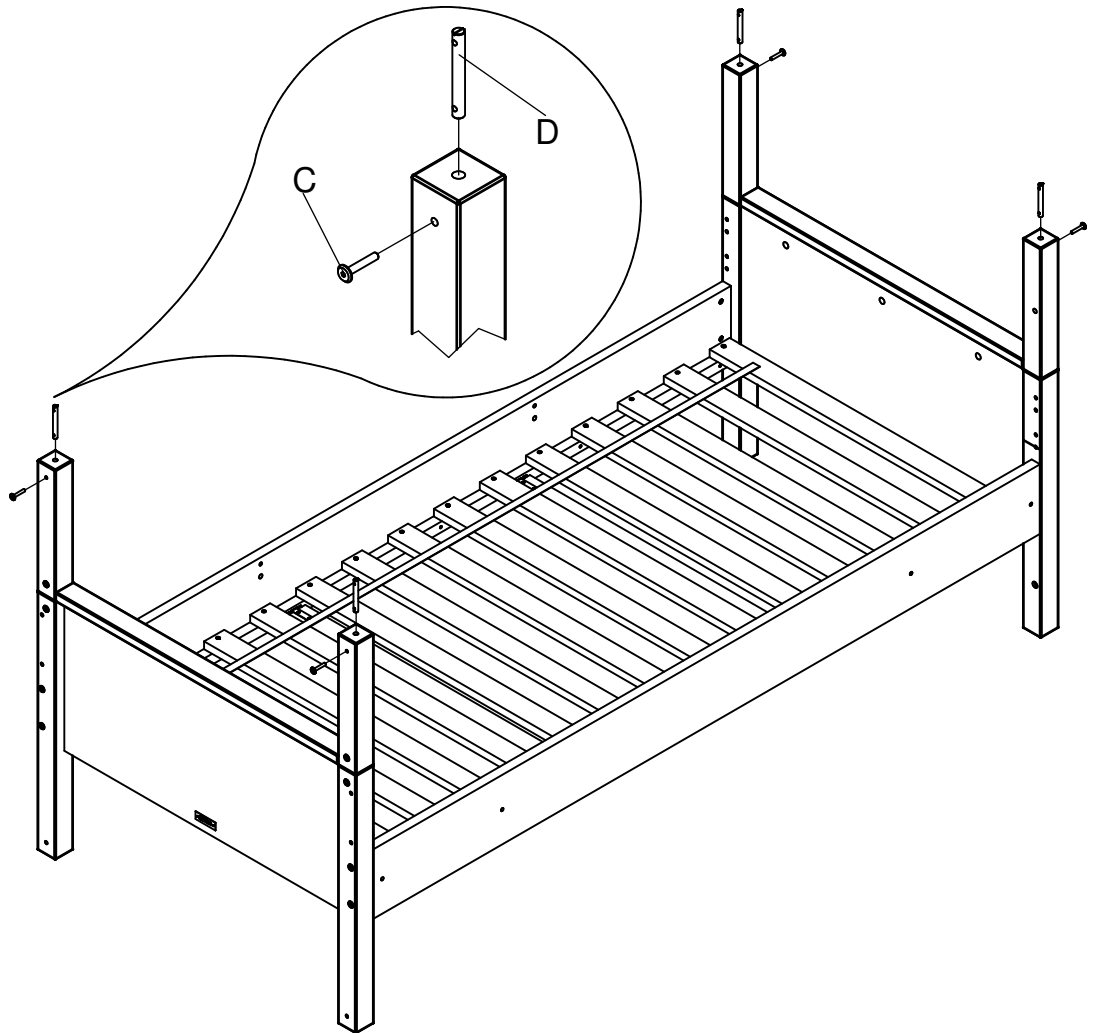

UK
NL
D
F
ESP

MODEL : COMBI FLEX
TYPE : SUPPORTSET BUNKBED
COLOUR : WHITE
ART.CODE : 423146.11.

Distributor:

BOPITA
Edisonweg 3, 6662 NW Elst
The Netherlands

www.bopita.com

04.07.2016.

A	B	C	D	E	F
6X M6		6X M6X35 16X		8X Ø8X40	4X 1X
artcode: 444003		artcode: 444004		artcode: 441013 artcode: 442013 artcode: artcode: 445001	