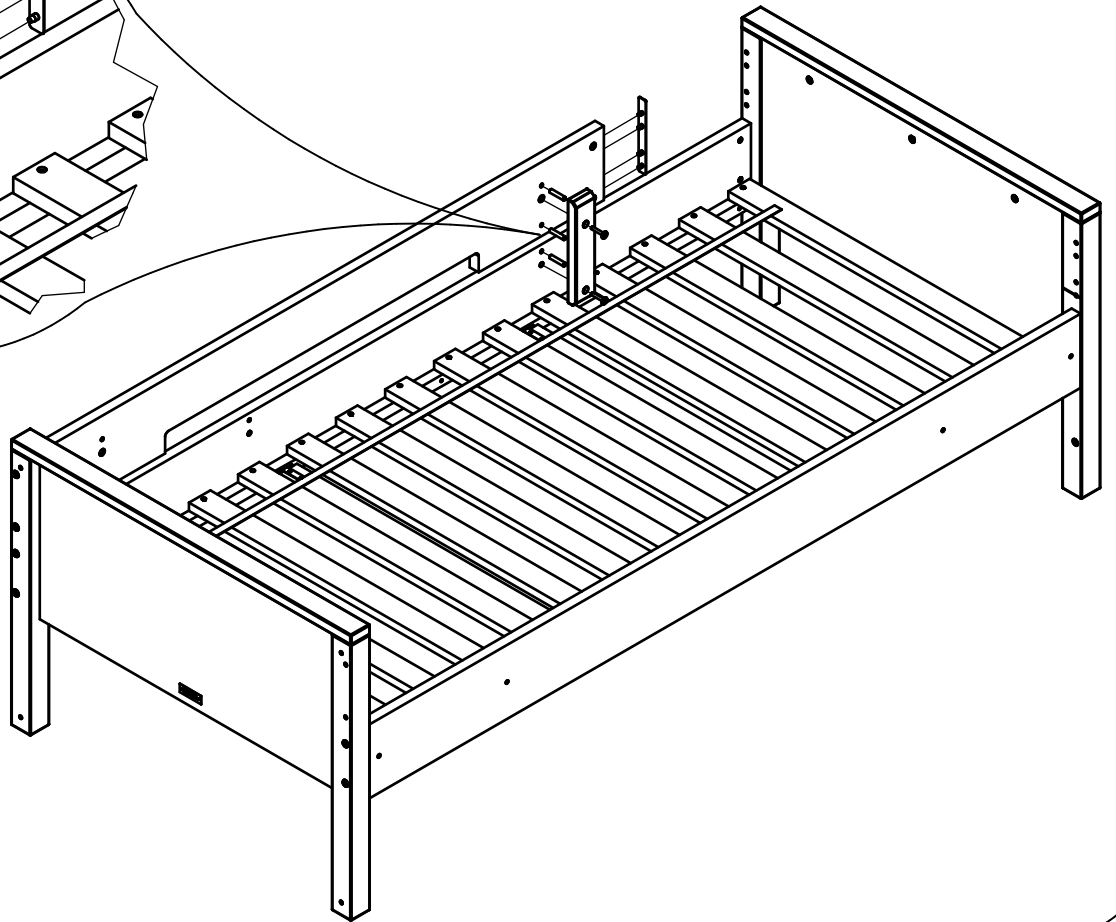

UK
NL
D
F
ESP

MODEL : COMBIFLEX
TYPE : PROTECTION SIDE
COLOUR : WHITE
ART.CODE : 412146.11.

Distributor:

BOPITA
Edisonweg 3, 6662 NW Elst
The Netherlands

www.bopita.com

31.05.2016.

A 	B 	C 	D 	E 	F 
M6X100	2X M6	2X M6X35	2X Ø8X40	5X	1X
artcode: 441028		artcode: 442004		artcode: 441013	
artcode:			artcode:		artcode: 445001