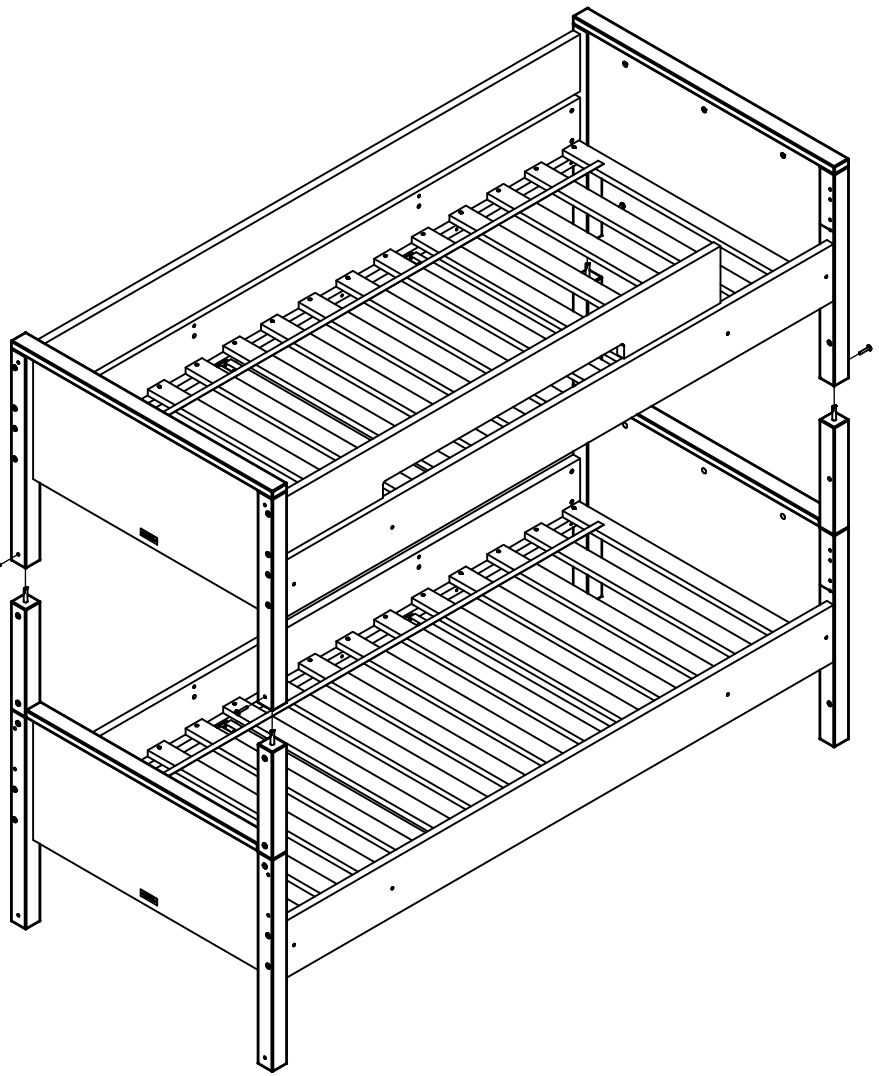

UK
NL
D
F
ESP

MODEL : COMBI FLEX
TYPE : SUPPORTSET BUNKBED
COLOUR : WHITE
ART.CODE : 423146.11.

Distributor:

BOPITA
Edisonweg 3, 6662 NW Elst
The Netherlands

www.bopita.com

04.07.2016.

A	B	C	D	E	F
6X M6		6X M6X35 16X		8X Ø8X40	4X 1X
artcode: 444003		artcode: 444004		artcode: 441013 artcode: 442013 artcode: artcode: 445001	