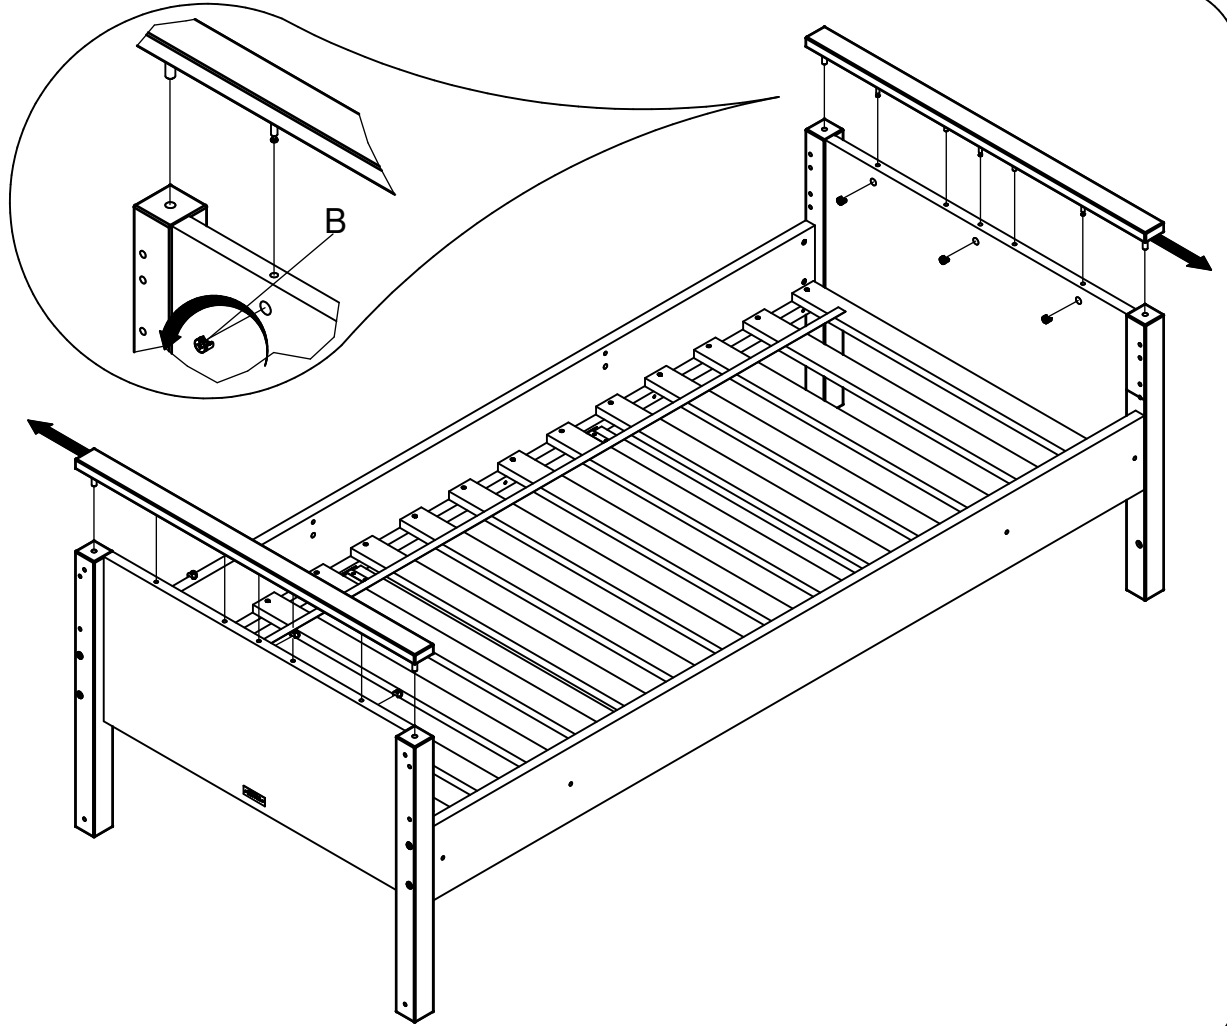

UK
NL
D
F
ESP

MODEL : COMBI FLEX
TYPE : SUPPORTSET BUNKBED
COLOUR : WHITE
ART.CODE : 423146.11.

Distributor:

BOPITA
Edisonweg 3, 6662 NW Elst
The Netherlands

www.bopita.com

04.07.2016.

A	B	C	D	E	F
6X M6		6X M6X35 16X		8X Ø8X40	4X 1X
artcode: 444003		artcode: 444004		artcode: 441013 artcode: 442013 artcode: artcode: 445001	