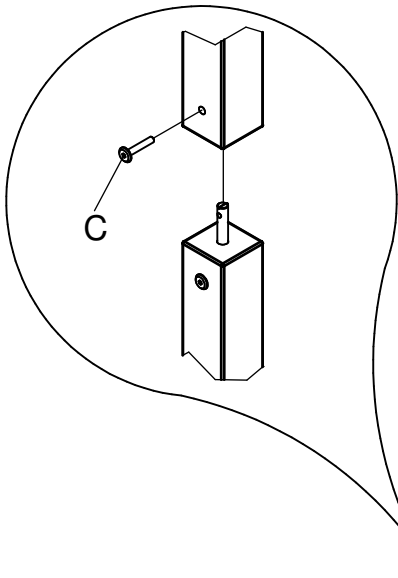

UK
NL
D
F
ESP

MODEL : COMBI FLEX
TYPE : SUPPORTSET BUNKBED
COLOUR : WHITE
ART.CODE : 423146.11.

Distributor:

BOPITA
Edisonweg 3, 6662 NW Elst
The Netherlands

www.bopita.com

04.07.2016.

A	B	C	D	E	F
6X M6		6X M6X35 16X		8X Ø8X40	4X 1X
artcode: 444003		artcode: 444004		artcode: 441013 artcode: 442013 artcode: artcode: 445001	