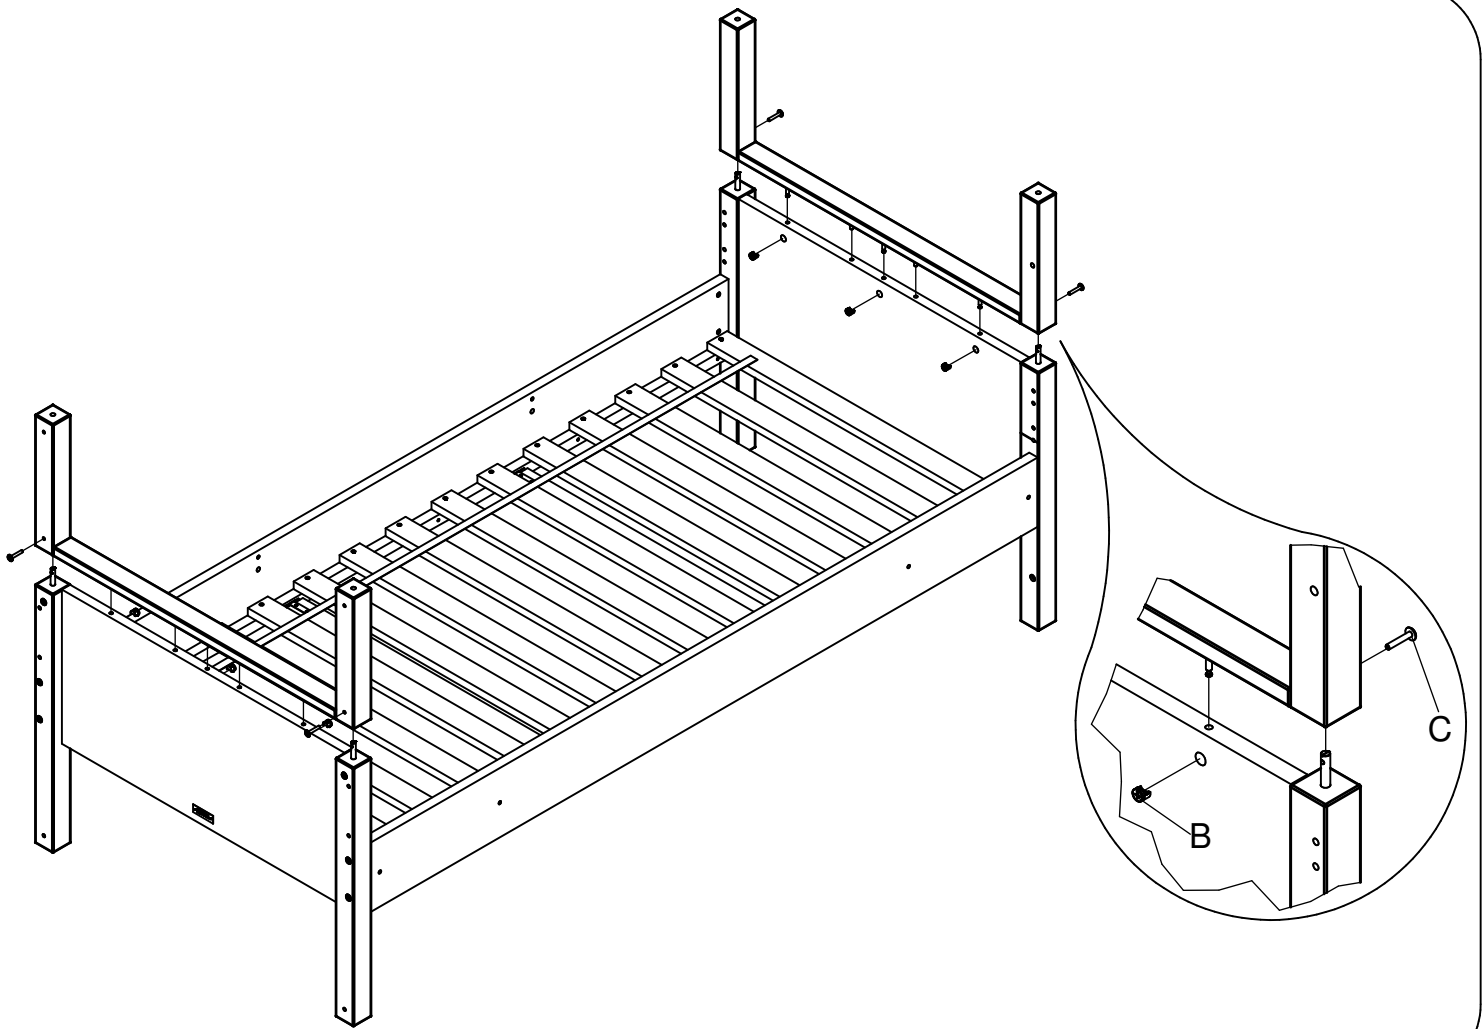

UK
NL
D
F
ESP

MODEL : COMBI FLEX
TYPE : SUPPORTSET BUNKBED
COLOUR : WHITE
ART.CODE : 423146.11.

Distributor:

BOPITA
Edisonweg 3, 6662 NW Elst
The Netherlands

www.bopita.com

04.07.2016.

A	B	C	D	E	F
6X M6		6X M6X35 16X		8X Ø8X40	4X 1X
artcode: 444003		artcode: 444004		artcode: 441013 artcode: 442013 artcode: artcode: 445001	