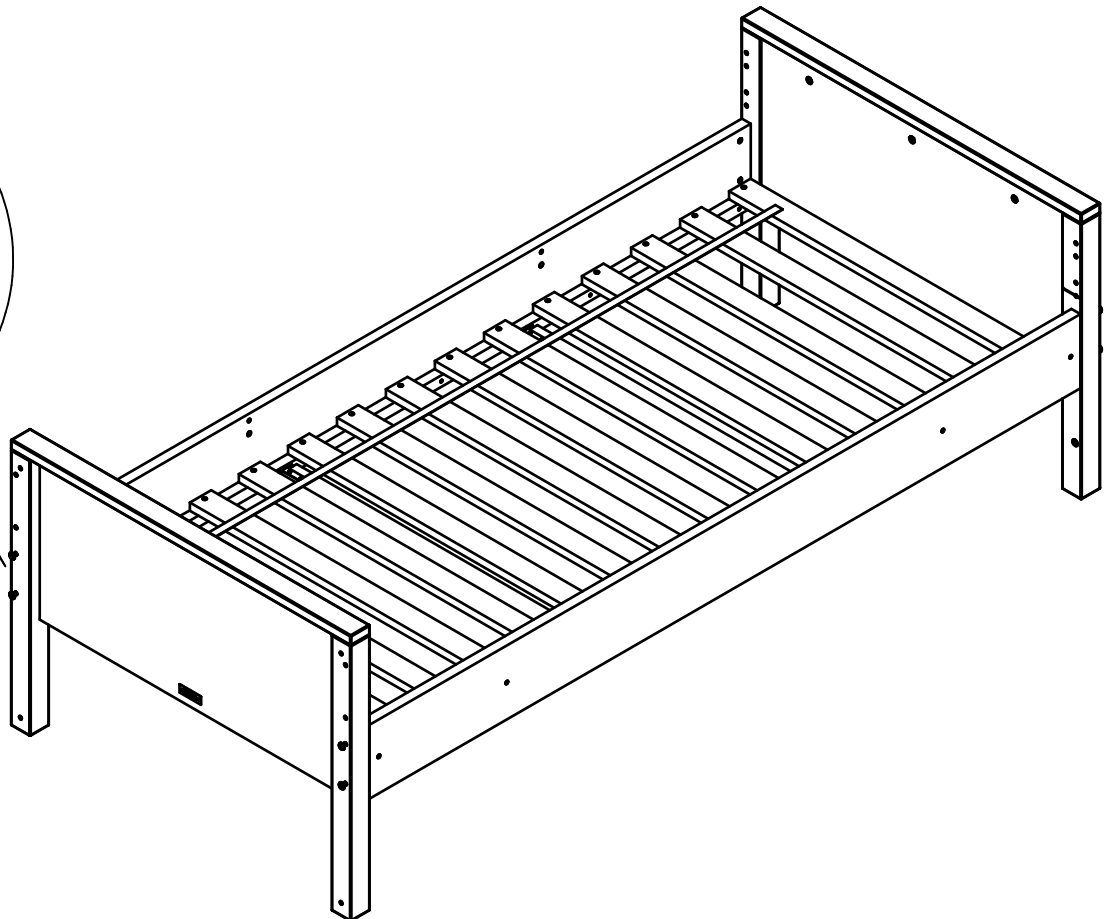

A 	B 	C 	D
M6X100 4X	M6 4X	Ø8X30 4X	1X
artcode: 441028	artcode: 442004	artcode:	artcode: 445001