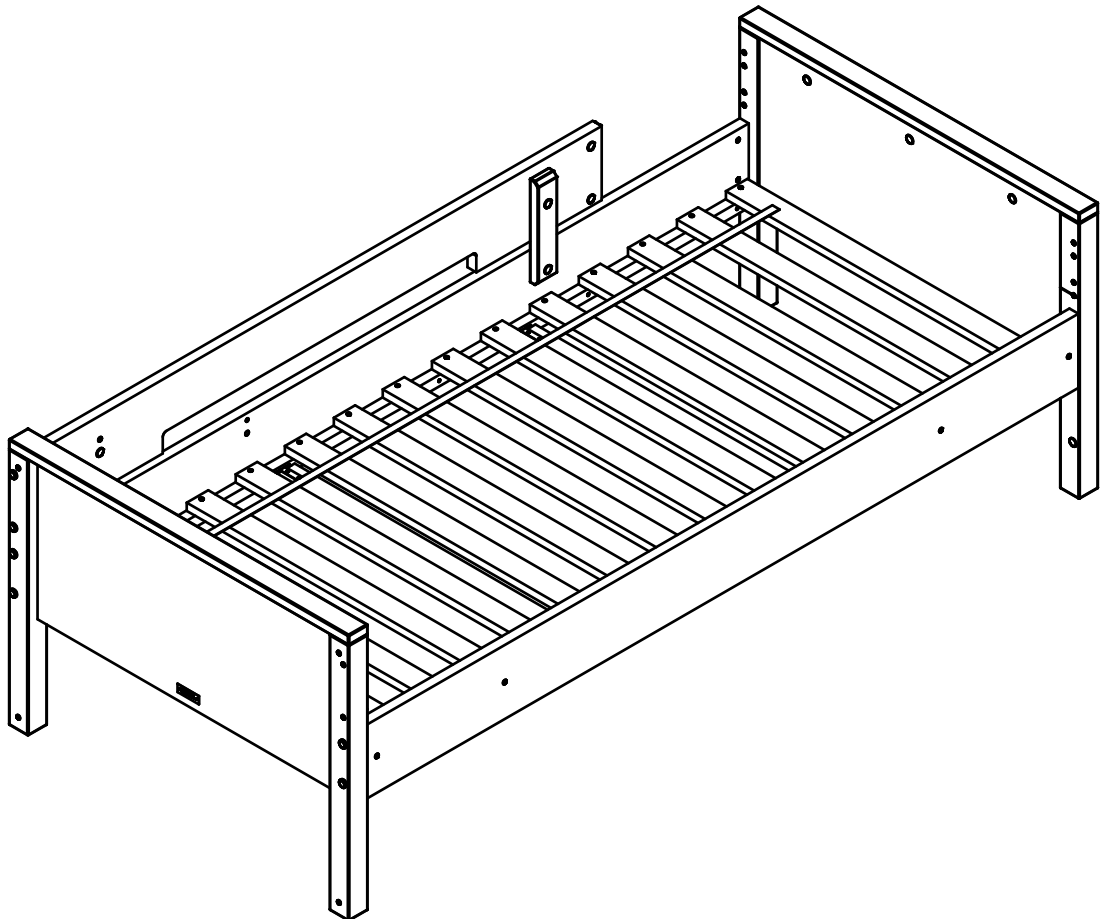

UK
NL
D
F
ESP

MODEL : COMBIFLEX
TYPE : PROTECTION SIDE
COLOUR : WHITE
ART.CODE : 412146.11.

Distributor:

BOPITA
Edisonweg 3, 6662 NW Elst
The Netherlands

www.bopita.com

31.05.2016.

A 	B 	C 	D 	E 	F 
M6X100	2X M6	2X M6X35	2X Ø8X40	5X	1X
artcode: 441028		artcode: 442004		artcode: 441013	
artcode:			artcode:		artcode: 445001