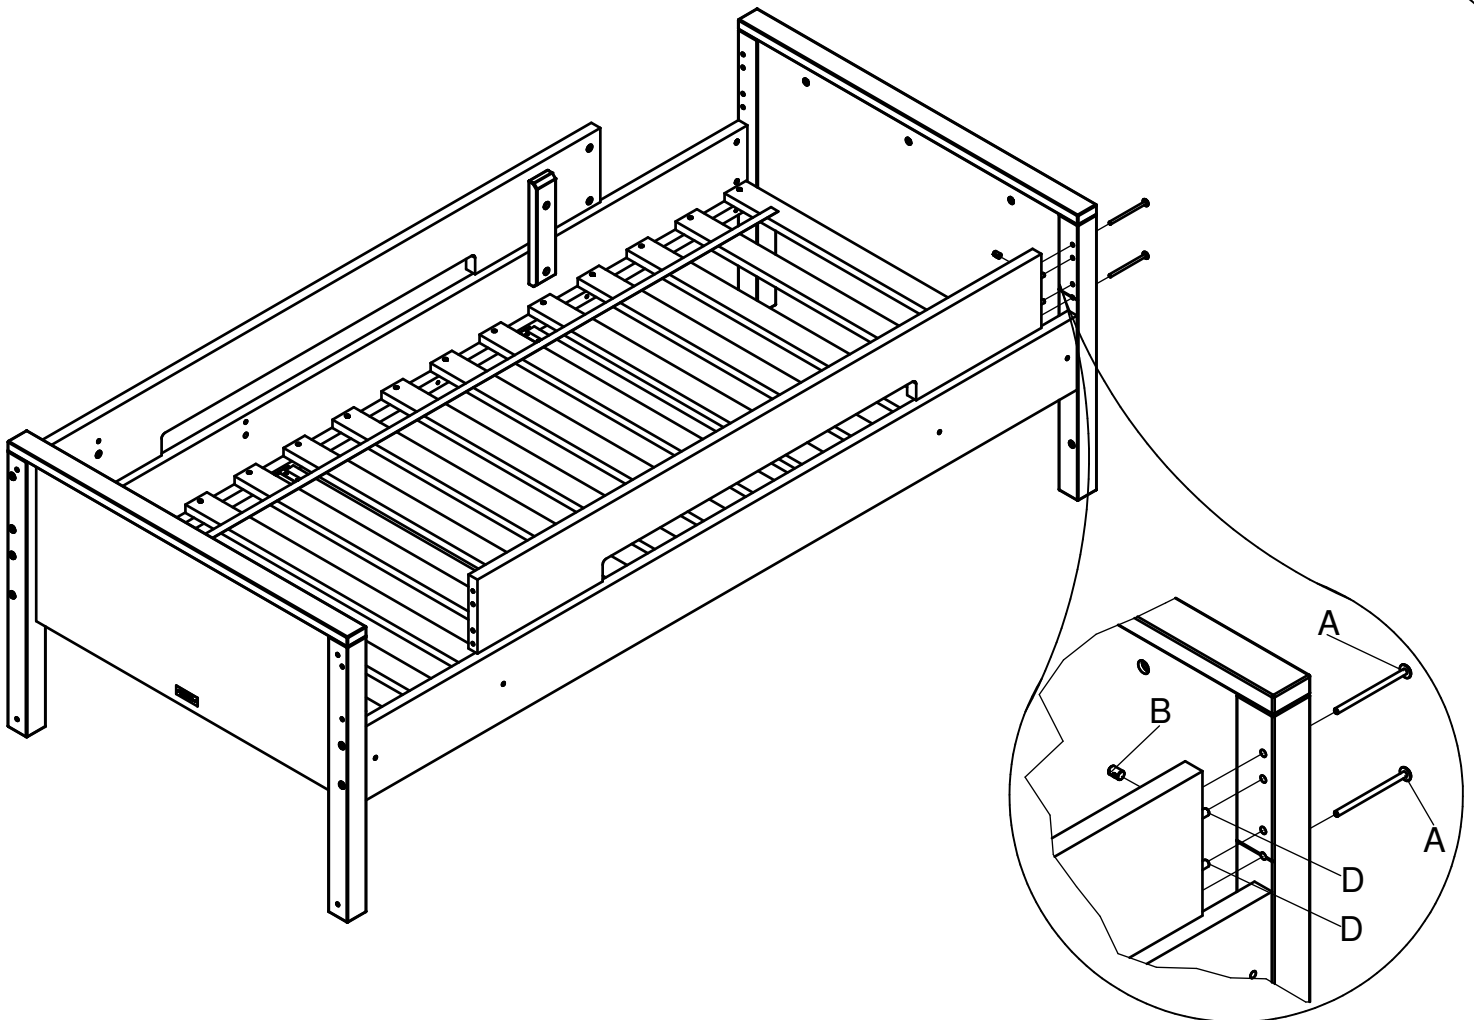

A	B	C	D	E	F
M6X100 2X	M6 2X	M6X35 2X	Ø8X40 5X		
artcode: 441028	artcode: 442004	artcode: 441013	artcode:	artcode:	artcode: 445001