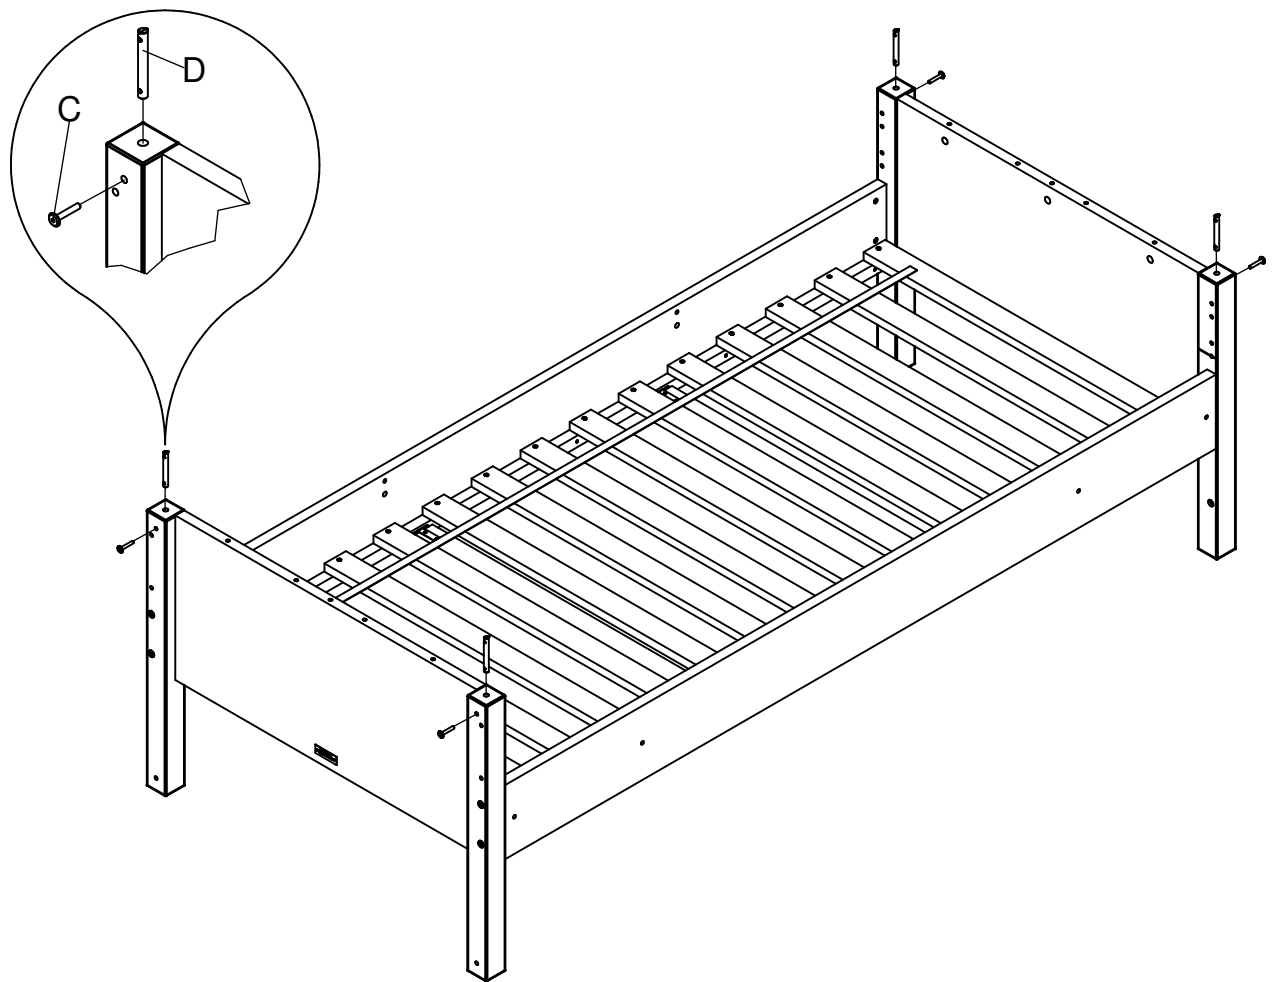

UK
NL
D
F
ESP

MODEL : COMBI FLEX
TYPE : SUPPORTSET BUNKBED
COLOUR : WHITE
ART.CODE : 423146.11.

Distributor:

BOPITA
Edisonweg 3, 6662 NW Elst
The Netherlands

www.bopita.com

04.07.2016.

A	B	C	D	E	F
6X M6		6X M6X35 16X		8X Ø8X40	4X 1X
artcode: 444003		artcode: 444004		artcode: 441013 artcode: 442013 artcode: artcode: 445001	