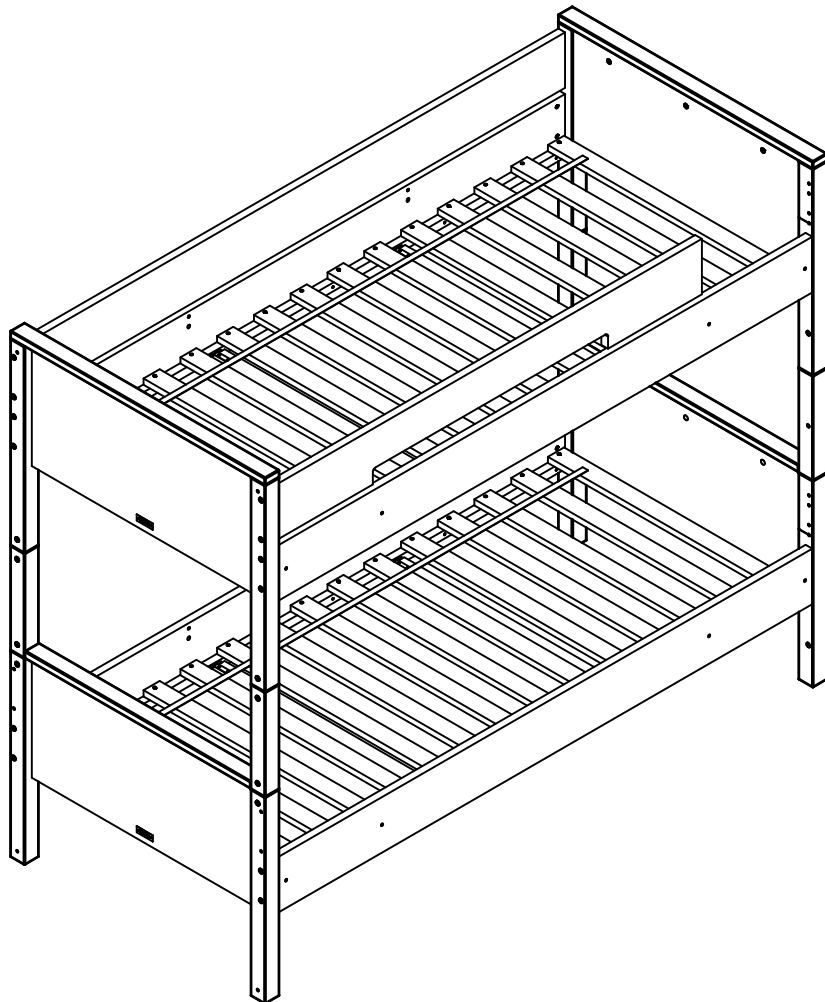

UK
NL
D
F
ESP

MODEL : COMBI FLEX
TYPE : SUPPORTSET BUNKBED
COLOUR : WHITE
ART.CODE : 423146.11.

Distributor:

BOPITA
Edisonweg 3, 6662 NW Elst
The Netherlands

www.bopita.com

04.07.2016.

A	B	C	D	E	F
6X M6		6X M6X35 16X		8X Ø8X40	4X 1X
artcode: 444003		artcode: 444004		artcode: 441013 artcode: 442013 artcode: artcode: 445001	