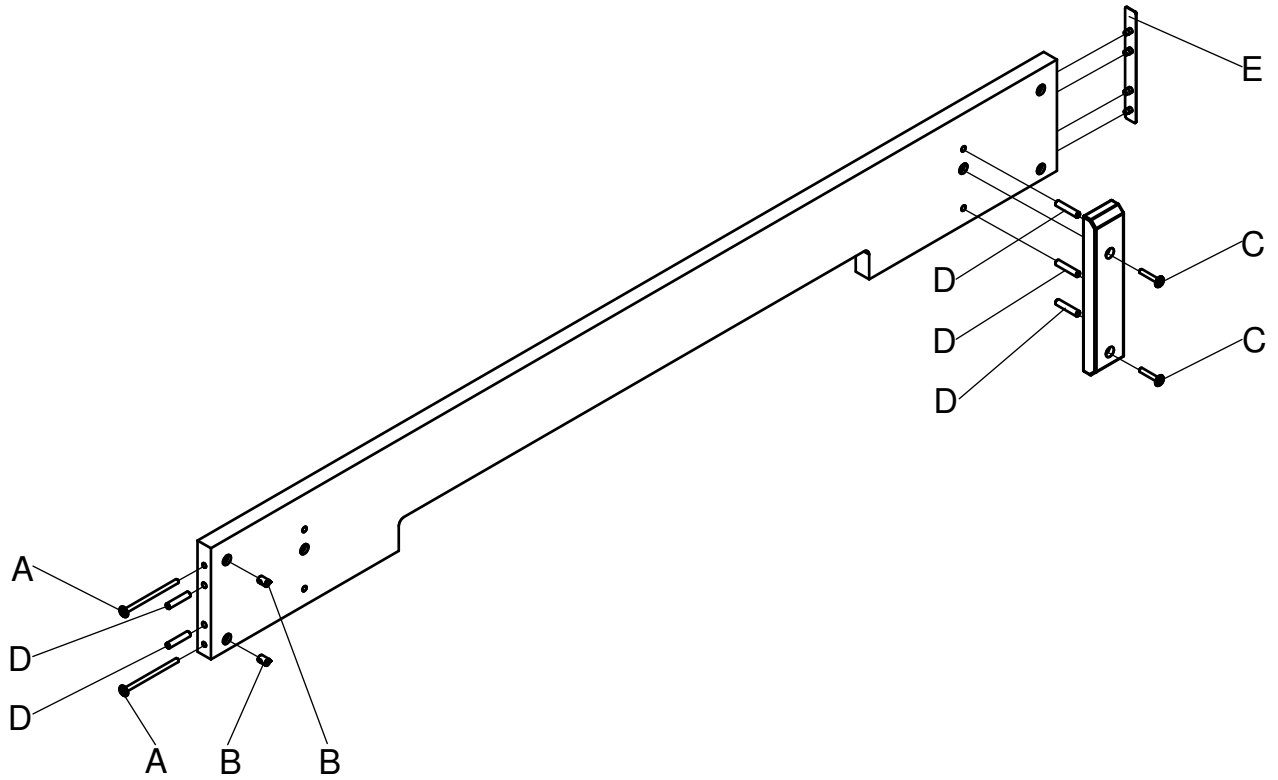

UK
NL
D
F
ESP

MODEL : COMBIFLEX
TYPE : PROTECTION SIDE
COLOUR : WHITE
ART.CODE : 412146.11.

Distributor:

BOPITA
Edisonweg 3, 6662 NW Elst
The Netherlands

www.bopita.com

31.05.2016.

A 	B 	C 	D 	E 	F 
M6X100	2X M6	2X M6X35	2X Ø8X40	5X	1X
artcode: 441028		artcode: 442004		artcode: 441013	
artcode:			artcode:		artcode: 445001