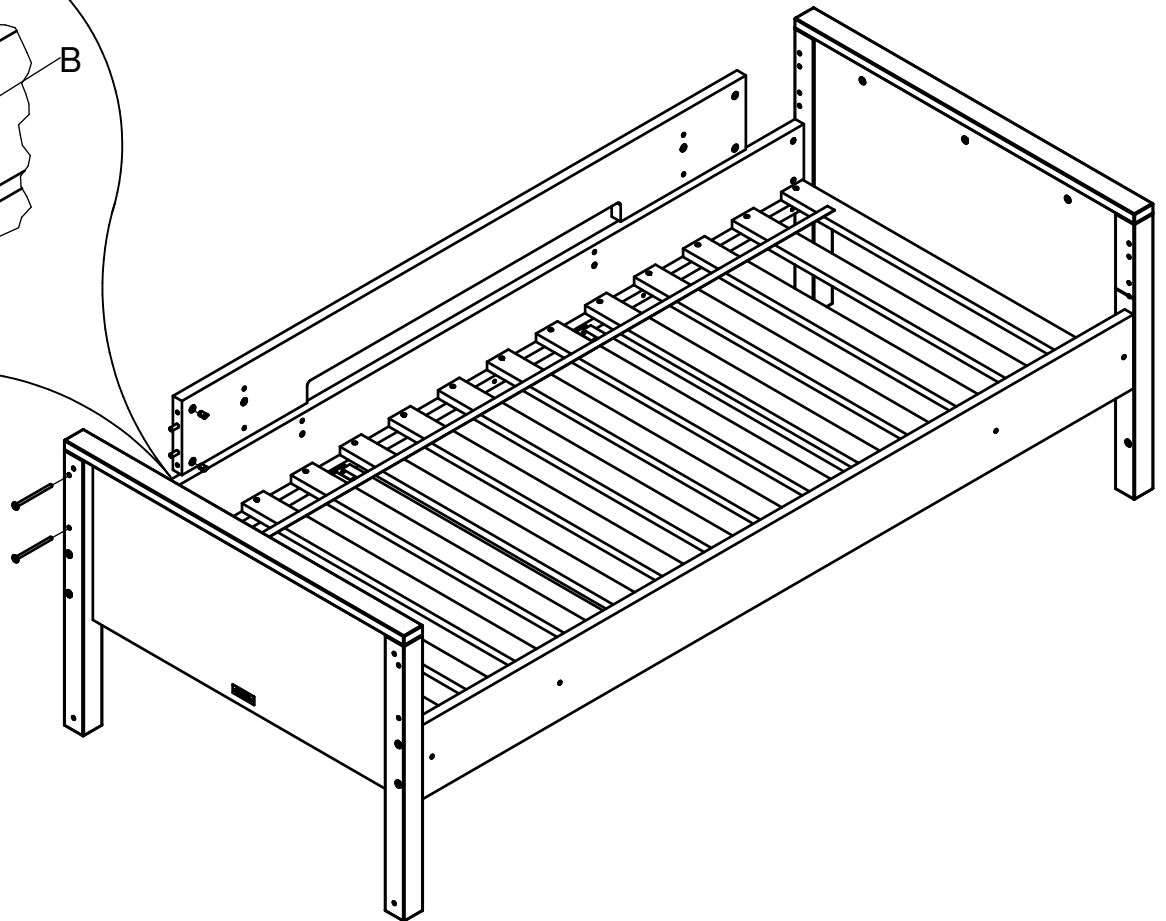

UK
NL
D
F
ESP

MODEL : COMBIFLEX
TYPE : PROTECTION SIDE
COLOUR : WHITE
ART.CODE : 412146.11.

Distributor:

BOPITA
Edisonweg 3, 6662 NW Elst
The Netherlands

www.bopita.com

31.05.2016.

A 	B 	C 	D 	E 	F 
M6X100	2X M6	2X M6X35	2X Ø8X40	5X	1X
artcode: 441028		artcode: 442004		artcode: 441013	
artcode:			artcode:		artcode: 445001