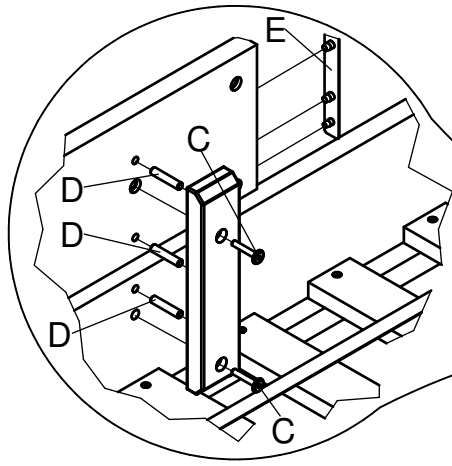

BOPITA
Edisonweg 3, 6662 NW Elst
The Netherlands

www.bopita.com

31.05.2016.

A 	B 	C 	D 
M6X100 4X	M6 4X	Ø8X30 4X	1X
artcode: 441028	artcode: 442004	artcode:	artcode: 445001

bopita®

ASSEMBLY INSTRUCTION
MONTAGE HANDLEIDING
MONTAGE ANLEITUNG
NOTICE DE MONTAGE
MANUAL DE MONTAJE

UK
NL
D
F
ESP

MODEL : COMBIFLEX
TYPE : PROTECTION SIDE
COLOUR : WHITE
ART.CODE : 412146.11.

Distributor:

BOPITA
Edisonweg 3, 6662 NW Elst
The Netherlands

www.bopita.com

31.05.2016.

A 	B 	C 	D 	E 	F 
M6X100	2X M6	2X M6X35	2X Ø8X40	5X	1X
artcode: 441028		artcode: 442004		artcode: 441013	
artcode:			artcode:		artcode: 445001

A	B	C	D	E	F
					
M6X100 2X	M6 2X	M6X35 2X	Ø8X40 5X		
artcode: 441028	artcode: 442004	artcode: 441013	artcode:	artcode:	artcode: 445001

bopita®

ASSEMBLY INSTRUCTION
MONTAGE HANDLEIDING
MONTAGE ANLEITUNG
NOTICE DE MONTAGE
MANUAL DE MONTAJE