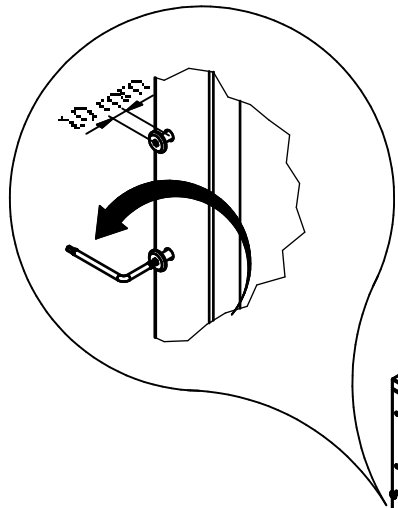

A 	B 	C 	D
M6X100 4X	M6 4X	Ø8X30 4X	1X
artcode: 441028	artcode: 442004	artcode:	artcode: 445001