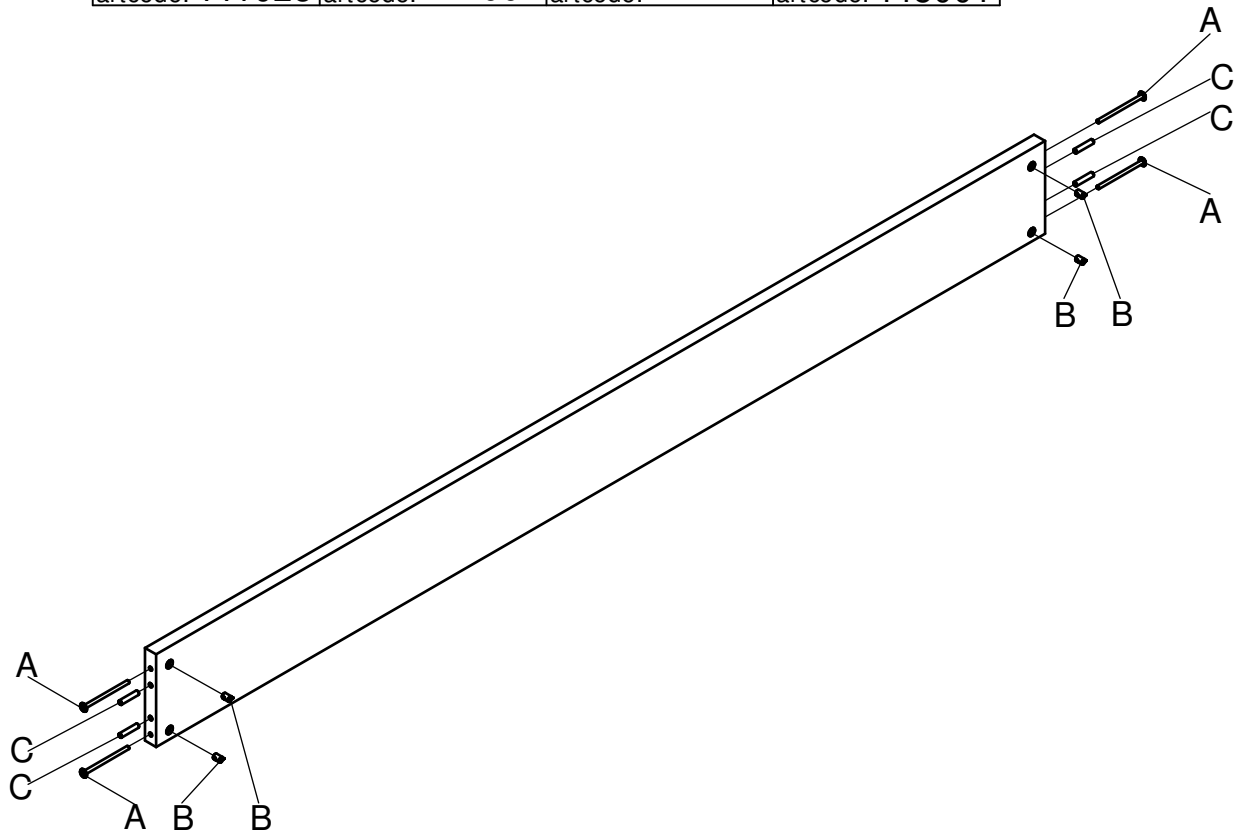

A 	B 	C 	D
M6X100 4X	M6 4X	Ø8X30 4X	1X
artcode: 441028	artcode: 442004	artcode:	artcode: 445001