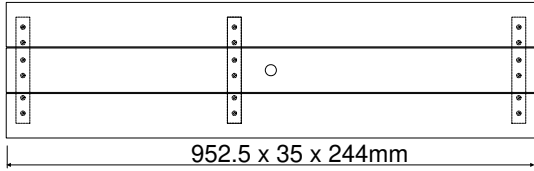

Sand / water table

6

2x

Sand / water table

1

952.5 x 35 x 244mm

Sand / water table

7