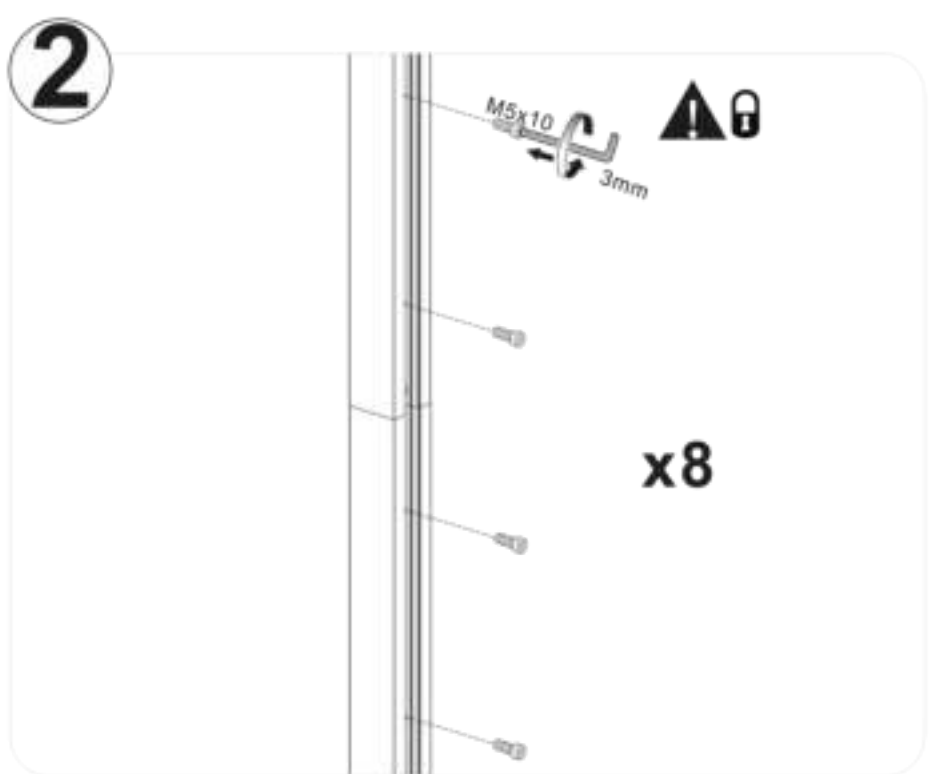

Installation Manual

A  x1	B  x1	C  x4	D  x2	E  x2
F (Long)  x2	G (Short)  x2	H  x3	I  x2	J  x8
K  x4	L  x4	M  M5x30(x4)	N  M4x30(x10)	O  M5x10(x8)
Q  M5x30(x8)				

1

2

3**x8****4****x8****8**

BARNWOODWEB