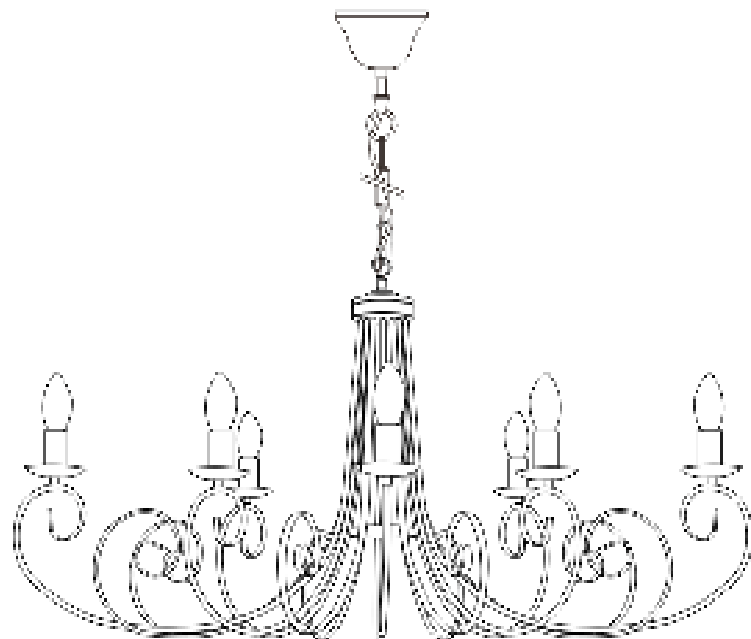

INSTRUCTION MANUAL

Esposito HL 8 Rusty Colored
90906

100cm

ø 65cm