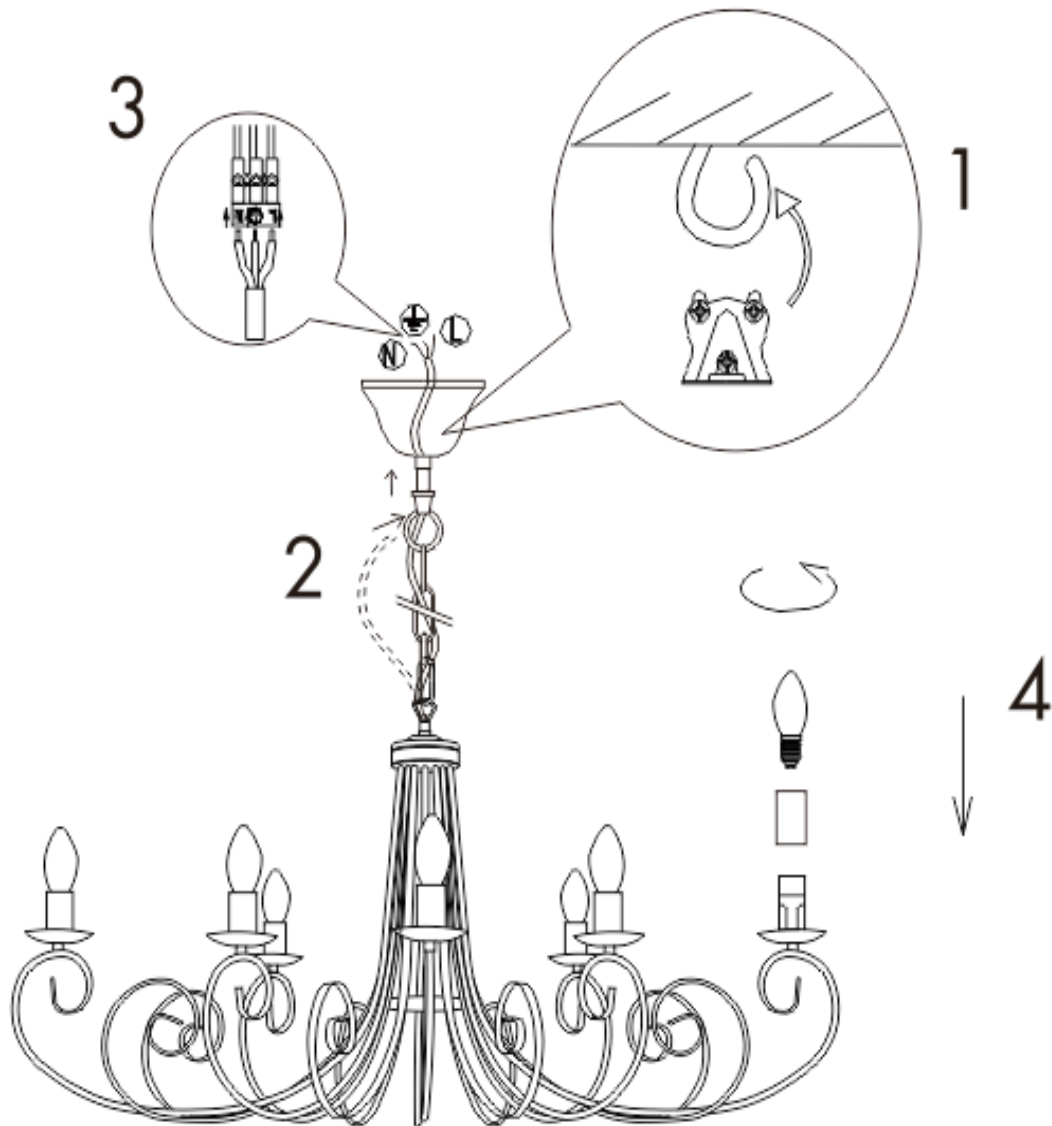

INSTRUCTION MANUAL

Esposito HL 8 Rusty Colored
90906

100cm

ø 65cm