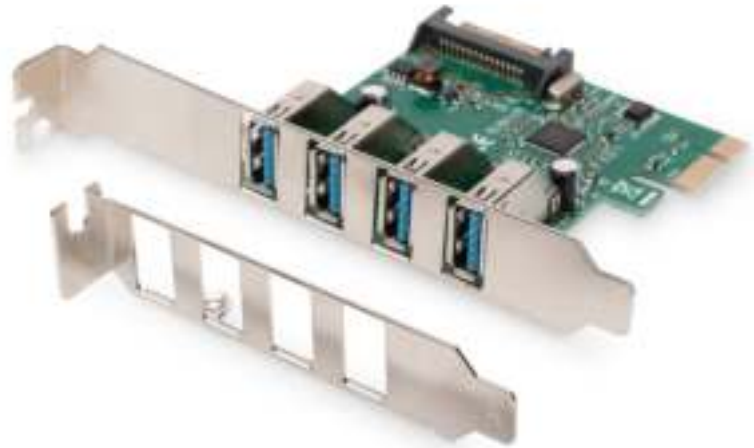

DIGITUS 4-Port USB 3.0 PCI Express Add-on Card

DS-30221-1
EAN 4016032448082

USB 3.0, 4 Port, PCI Express Add-On card 4 Ports A/F External, VL805 chipset

Data transfer rate up to 5 Gbps

- 4x USB 3.0 ports
- Downward compatible to USB 2.0/1.1 devices
- Supported data transfer rates: Super-Speed (5Gbps), High-Speed (480Mbps), Full-Speed (12Mbps) and Low-Speed (1.5Mbps)
- Supports plug and play and hot swapping
- Compliant with PCI-Express Specification v2.0 and backward compatible with PCI-Express 1.x

- Supports PCI bus power management interface specification revision 1.2
- Microsoft certified WHQL drivers for Windows 7 32/64-bit, Vista 32/64-bit and XP 32/64-bit
- Operating temperature: 0 °C - 70 °C
- Operating humidity: 25% - 65% RH (non-condensing)
- Supports Windows 10, 8, 7, Vista and XP