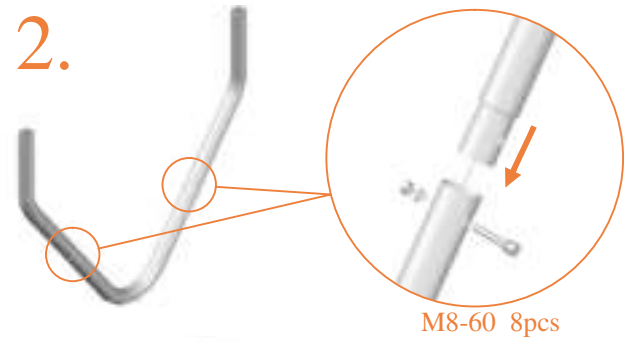

Model 238 APPROX 380x255cm			
Quantity	Part number		
Jumping mat	1	TEPL-238-222	
Galvanized spring L=215mm Ø3.2mm	90	TEPL-200-211/A	
Galvanized spring L=175mm Ø3.2mm	4	TEPL-200-211/C	
Safety pad	1	TEPL-238-333-grey or AVGR-238-333-green or CAM-238-333-camouflage	
Fastener for Safety pad	12	TEPL-ELAS-A	
V-tube	4	TEPL-238-116 A	
U-tube	2	TEPL-238-1142	

Model 238 APPROX 380x255cm			
Quantity	Part number		
K-tube	2	TEPL-238-1141	
Screw M8, nut and washer	8	M8-70	
Wrench	2	WRENCH	
Fastener for Safety pad	20	TEPL-ELAS-B	
Tool for springs	1	TOOL-SPRING	
Safety Manual	1	208010301	
Users Manual	1	208010101	
Warning Card	1	208040101	
Tie rip for warning card	1	209010102	
J-tube	8	TEPL-238-116 B	
Screw M8, nut and washer	8	M8 - 60