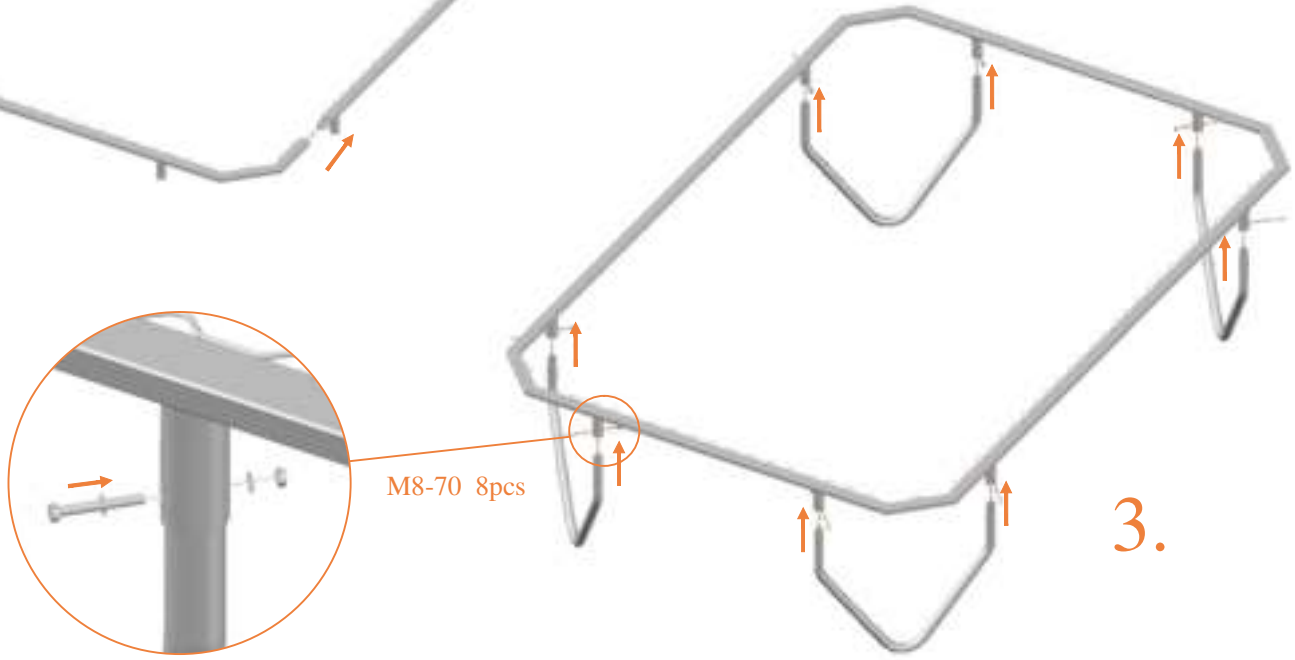

Model 238 APPROX 380x255cm			
Quantity	Part number		
Jumping mat	1	TEPL-238-222	
Galvanized spring L=215mm Ø3.2mm	90	TEPL-200-211/A	
Galvanized spring L=175mm Ø3.2mm	4	TEPL-200-211/C	
Safety pad	1	TEPL-238-333-grey or AVGR-238-333-green or CAM-238-333-camouflage	
Fastener for Safety pad	12	TEPL-ELAS-A	
V-tube	4	TEPL-238-116 A	
U-tube	2	TEPL-238-1142	

Model 238 APPROX 380x255cm			
Quantity	Part number		
K-tube	2	TEPL-238-1141	
Screw M8, nut and washer	8	M8-70	
Wrench	2	WRENCH	
Fastener for Safety pad	20	TEPL-ELAS-B	
Tool for springs	1	TOOL-SPRING	
Safety Manual	1	208010301	
Users Manual	1	208010101	
Warning Card	1	208040101	
Tie rip for warning card	1	209010102	
J-tube	8	TEPL-238-116 B	
Screw M8, nut and washer	8	M8 - 60