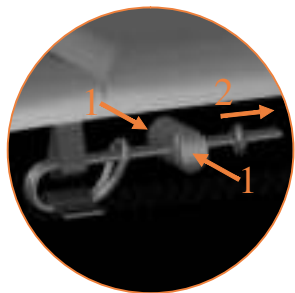

Model 238 APPROX 380x255cm			
Quantity	Part number		
K-tube	2	TEPL-238-1141	
Screw M8, nut and washer	8	M8-70	
Wrench	2	WRENCH	
Fastener for Safety pad	20	TEPL-ELAS-B	
Tool for springs	1	TOOL-SPRING	
Safety Manual	1	208010301	
Users Manual	1	208010101	
Warning Card	1	208040101	
Tie rip for warning card	1	209010102	
J-tube	8	TEPL-238-116 B	
Screw M8, nut and washer	8	M8 - 60	

4. 234/238: 8x spring 215mm
223 : 8x spring 175mm

5. 234/238: 78/90x spring 215mm
223: 66x spring 175mm

6. 234 / 238: 4x spring 175mm
223: 4x spring 140mm

7.

TEPL-ELAS-B

TEPL-ELAS-A
234 / 238: 12x
223: 8x

TEPL-ELAS-B

8.

Model 223 / Model 234 / Model 238

		Model 223 APPROX 305x225cm		Model 234 APPROX 340x240cm		Model 238 APPROX 380x255cm	
		Quantity	Part number	Quantity	Part number	Quantity	Part number
Pole with sleeve for safety net		8	AVBL-223-802 A	8	AVBL-234-802 A	8	AVBL-238-802 A
Pole for safety net		8	AVBL-223-802 B	8	AVBL-234-802 B	8	AVBL-238-802 B
Clamp		8	CLAMP-TOOL-SN-223	8	CLAMP-TOOL-SN-234	8	CLAMP-TOOL-SN-238
Safety net		1	ANBL-223	1	ANBL-234	1	ANBL-238
Straps for safety net		20	TEPL-BAND 16x short:1.0m(below) 4x long:1.5m(above)	20	TEPL-BAND 16x short:1.0m(below) 4x long:1.5m(above)	20	TEPL-BAND 16x short:1.0m(below) 4x long:1.5m(above)
Closure for safety net		2	TEPL-KNOOPJE	2	TEPL-KNOOPJE	2	TEPL-KNOOPJE
Screw M6		8	M6-30	8	M6-30	8	M6-30
Screw M8		16	M8-30	16	M8-30	16	M8-30
Allen key		2	ALLEN-KEY	2	ALLEN-KEY	2	ALLEN-KEY
Wrench		2	WRENCH	2	WRENCH	2	WRENCH
Closure for safety net		10	TEPL-ELAS-C	10	TEPL-ELASTIEK	10	TEPL-ELAS-C