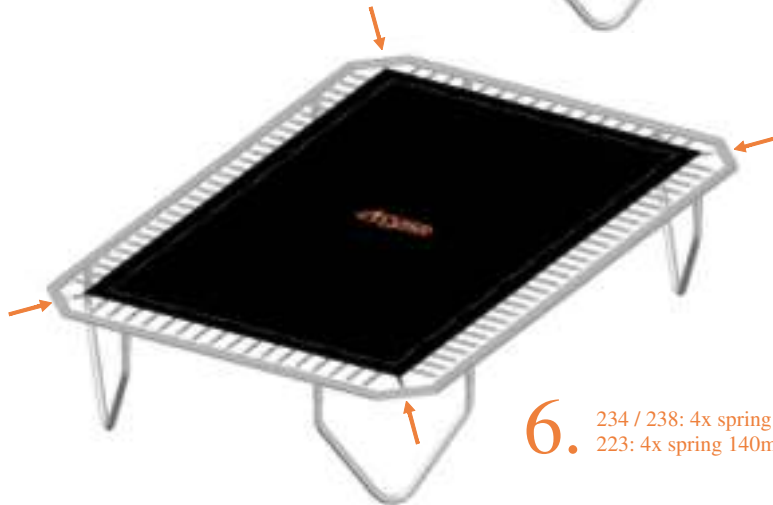

5. 234/238: 78/90x spring 215mm
223: 66x spring 175mm