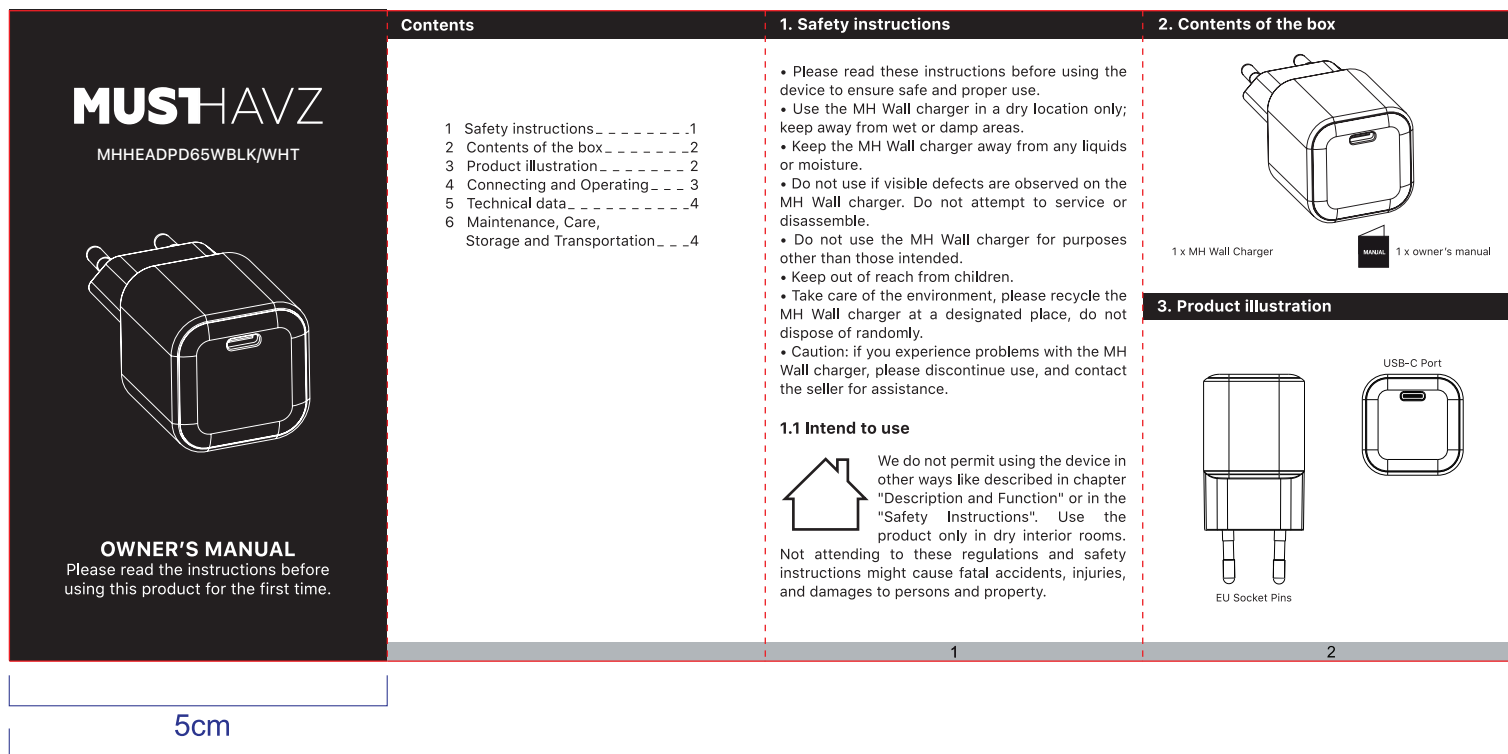

MUSTHAVZ

Item Code: MHHEADPD65WBLK/WHT

Paper: 100gr

Dimensions: 20 x 8.6 cm

8.6cm

Dielines

 Dimensions

 Cutting line

 Folding line

Colors

 Black C:0 M:0 Y:0 K:100

 Light Grey C:31 M:23 Y:21 K:0

Front

Back