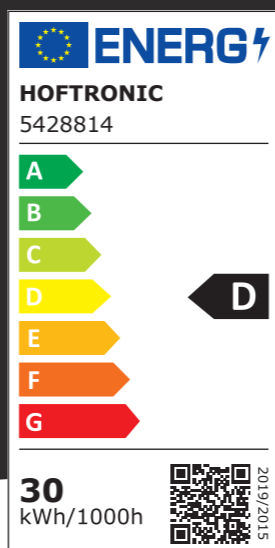

HOFTRONIC™ LUXOR LED FLOODLIGHT

HOFTRONIC™ LUXOR LED FLOODLIGHT

- INPUT POWER**
220-240V ~ 50/60Hz
- DISPLACEMENT FACTOR (DPF)**
>0.9
- WATTS**
30 Watt
- OPERATING TEMP.**
-10°C ~ 40°C
- LUMEN**
4100 lumen (wide cone)*
- MATERIAL**
Aluminum
- BEAM ANGLE**
120°
- ON/OFF**
50.000
- CRI**
>70Ra
- LIFESPAN**
50.000 hours
- POWER FACTOR (PF)**
>0.9

*Measured in a wide cone (120°)

HOF Trading B.V.
Fahrenheitstraat 11
6003 DC Weert
The Netherlands
Made in China

WWW.HOFTRONIC.COM

SKU 5428814

Pressure & water membrane

5 Year Warranty

IP65 Rating

HOFTRONIC™

IP65 Rating

5 Year Warranty

Pressure & water membrane

LUXOR LED FLOODLIGHT

Luxor LED-Fluter
Projecteur à LED Luxor

4100 Lumen (Wide Cone) - 30W - LED - Δ 120°
6400K Daylight White - 220-240V ~ 50/60Hz

HOFTRONIC™ LUXOR LED FLOODLIGHT