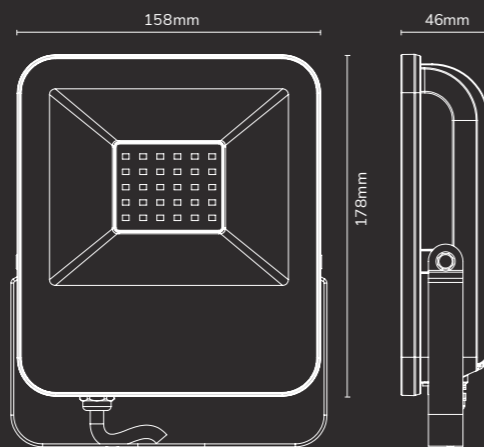

HOFTRONIC™ LUXOR LED FLOODLIGHT

HOFTRONIC™ LUXOR LED FLOODLIGHT

- INPUT POWER**
220-240V ~ 50/60Hz
- DISPLACEMENT FACTOR (DPF)**
>0.9
- WATTS**
30 Watt
- OPERATING TEMP.**
-10°C ~ 40°C
- LUMEN**
4100 lumen (wide cone)*
- MATERIAL**
Aluminum
- BEAM ANGLE**
120°
- ON/OFF**
50.000
- CRI**
>70Ra
- LIFESPAN**
50.000 hours
- POWER FACTOR (PF)**
>0.9

*Measured in a wide cone (120°)

HOF Trading B.V.
Fahrenheitstraat 11
6003 DC Weert
The Netherlands
Made in China

WWW.HOFTRONIC.COM

SKU 5428814

Pressure & water membrane

5 Year Warranty

IP65 Rating

HOFTRONIC™

IP65 Rating

5 Year Warranty

Pressure & water membrane

LUXOR LED FLOODLIGHT

Luxor LED-Fluter
Projecteur à LED Luxor

4100 Lumen (Wide Cone) - 30W - LED - Δ 120°
6400K Daylight White - 220-240V ~ 50/60Hz

HOFTRONIC™ LUXOR LED FLOODLIGHT