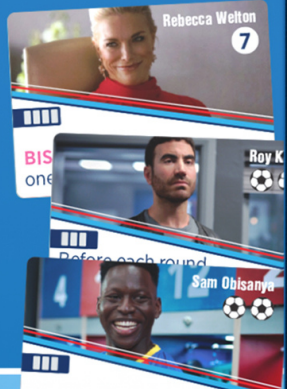

Score Bonus: Re-roll 0s on all ⚽ rolls this round.