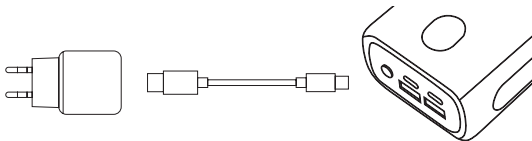

USER MANUAL

30.000 mAh
Capacity

Digital power
indicator

USB-A
output

USB-C™
in/output

Charge your device

1x

2x

Recharge the Power bank

Note: Some devices require a different charging cable than the included USB to USB-C cable.
Apple devices use an Apple Lightning cable

Digital Power Indicator

In the box

Specifications

- Capacity: 30000mAh | 111Wh
- 2x USB Output: 22,5W (5V-4,5A)
- 2x Type-C Input: PD 18W (9V/2A)
- 75x40.5x151.5 mm
- 1x Type-C Output: PD 20W (12V/1,67A)