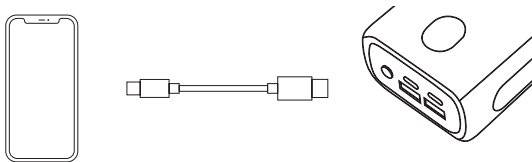

USER MANUAL

30.000 mAh
Capacity

Digital power
indicator

USB-A
output

USB-C™
in/output

Charge your device

1x

2x

Recharge the Power bank

Note: Some devices require a different charging cable than the included USB to USB-C cable.
Apple devices use an Apple Lightning cable

Digital Power Indicator

In the box

Specifications

- Capacity: 30000mAh | 111Wh
- 2x USB Output: 22,5W (5V-4,5A)
- 2x Type-C Input: PD 18W (9V/2A)
- 75x40.5x151.5 mm
- 1x Type-C Output: PD 20W (12V/1,67A)