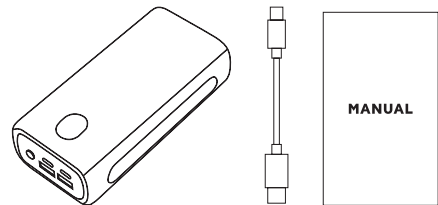

Recharge the Power bank

Note: Some devices require a different charging cable than the included USB to USB-C cable.
Apple devices use an Apple Lightning cable

Digital Power Indicator

In the box

Specifications

- Capacity: 30000mAh | 111Wh
- 2x USB Output: 22,5W (5V-4,5A)
- 2x Type-C Input: PD 18W (9V/2A)
- 75x40.5x151.5 mm
- 1x Type-C Output: PD 20W (12V/1,67A)