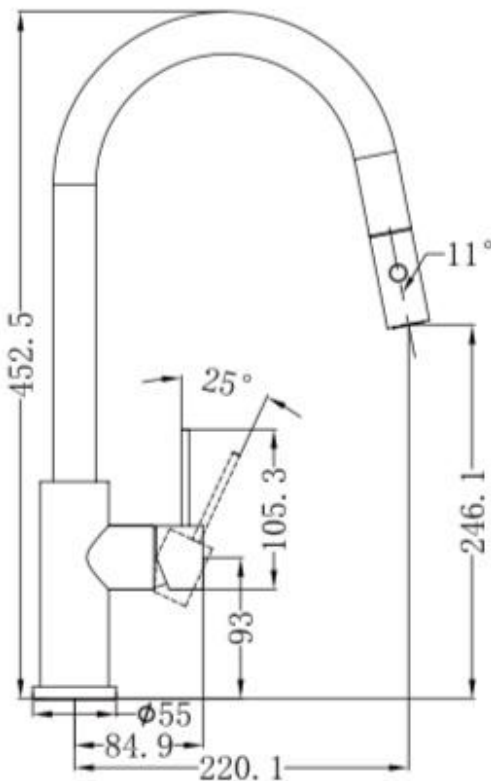

## Mecca Pull Out Sink Mixer

Dimensions are nominal measurements only.

### SPECIFICATION

WELS RATING	6 STAR 4.5L/MIN
WATERMARK LICENSE	WM-060073
TEMPERATURE RATING	MIN 1°C-MAX 75°C
PRESSURE RATING	MIN 150KPa-MAX 500KPa