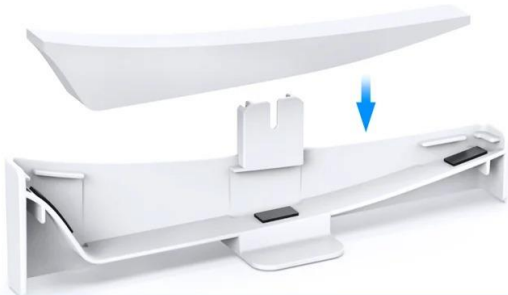

Easy To Install

Put the foam into left stand for **PS5 Digital Version**

Place upside down to lock

Place vertical to install right stand

Plug in the power cable

Insert dongle into PS5 controller

Compatible with 2 kinds of PS5