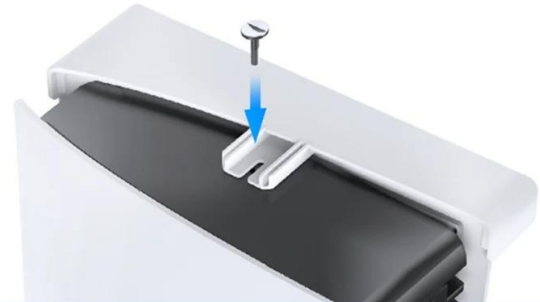

Easy To Install

Put the foam into left stand for **PS5 Digital Version**

Place upside down to lock

Place vertical to install right stand

Plug in the power cable

Insert dongle into PS5 controller

Compatible with 2 kinds of PS5