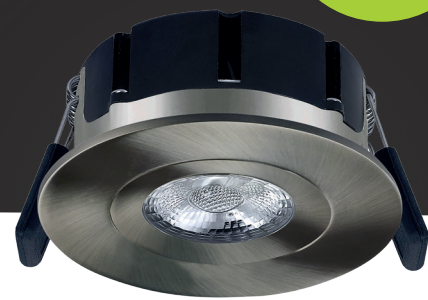

NAPELS LED DIMMABLE DOWNLIGHT

STAINLESS STEEL

HOFTRONIC™

HOFTRONIC™

5 Year Warranty IP65 Rating Dimmable

STAINLESS STEEL

HOFTRONIC™

NAPELS LED DIMMABLE DOWNLIGHT

HOFTRONIC™
HOF Trading B.V.
Fahrenheitstraat 11
6003 DC Weert
The Netherlands
Made in P.R.C.

SKU 4400361

NAPELS LED DIMMABLE DOWNLIGHT

8 Watt 570 Lumen 40° Beam angle 2700 Kelvin Warm White

HOFTRONIC™

5 Year Warranty IP65 Rating Dimmable

STAINLESS STEEL

HOFTRONIC™

NAPELS LED DIMMABLE DOWNLIGHT

| | |
|---------------|------------|
| INPUT VOLTAGE | AC220-240V |
| POWER | 8 Watt |
| LUMEN | 570 lumens |
| BEAM ANGLE | 40° |
| CRI | >80Ra |
| SIZE | Ø 98x41 mm |
| SAW DIAMETER | Ø 85 mm |

NAPELS LED DIMMABLE DOWNLIGHT

8 Watt 570 Lumen 40° Beam angle 2700 Kelvin Warm White

WWW.HOFTRONIC.COM