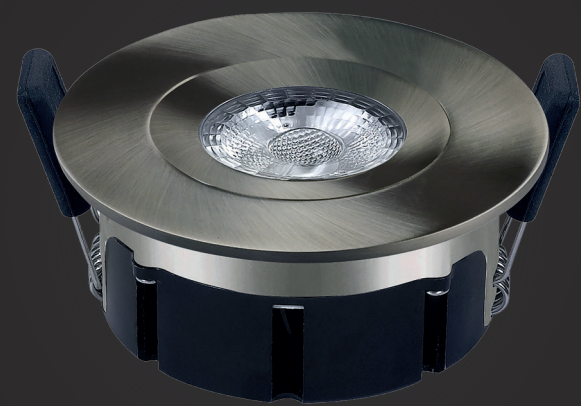

NAPELS LED DIMMABLE DOWNLIGHT

STAINLESS STEEL

HOFTRONIC™

HOFTRONIC™

5 Year Warranty IP65 Rating Dimmable

STAINLESS STEEL

HOFTRONIC™

NAPELS LED DIMMABLE DOWNLIGHT

HOFTRONIC™
HOF Trading B.V.
Fahrenheitstraat 11
6003 DC Weert
The Netherlands
Made in P.R.C.

SKU 4400361

NAPELS LED DIMMABLE DOWNLIGHT

8 Watt 570 Lumen 40° Beam angle 2700 Kelvin Warm White

HOFTRONIC™

5 Year Warranty IP65 Rating Dimmable

STAINLESS STEEL

HOFTRONIC™

NAPELS LED DIMMABLE DOWNLIGHT

| | |
|---------------|------------|
| INPUT VOLTAGE | AC220-240V |
| POWER | 8 Watt |
| LUMEN | 570 lumens |
| BEAM ANGLE | 40° |
| CRI | >80Ra |
| SIZE | Ø 98x41 mm |
| SAW DIAMETER | Ø 85 mm |

NAPELS LED DIMMABLE DOWNLIGHT

8 Watt 570 Lumen 40° Beam angle 2700 Kelvin Warm White

WWW.HOFTRONIC.COM