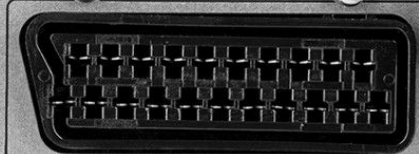

CAUTION
RISK OF ELECTRIC SHOCK
DO NOT OPEN
SHOCK HAZARD: DO NOT OPEN
RISQUE DE CHOC: NE PAS ENLEVER

CE 

ANT IN

COAXIAL

USB

HD OUT

SCART

110-240V
~
50/60Hz