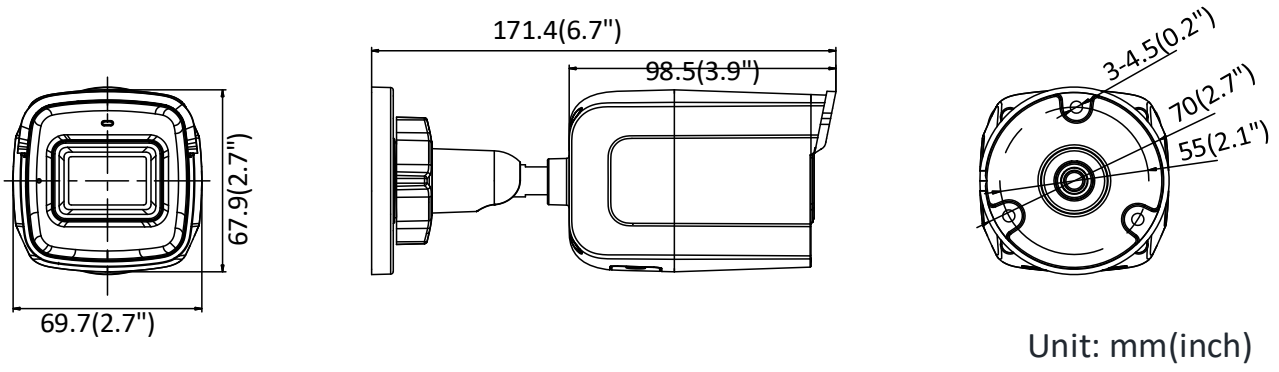

Alarm In/Out	No
General	
Power Supply	12 VDC
Consumption (without HDD)	≤ 12 W
Working Temperature	-10 °C to 55 °C (14 °F to 131 °F)
Working Humidity	10% to 90%
Dimension (W × D × H)	260 mm × 246 mm × 48 mm (10.2" × 9.7" × 1.9")
Weight (without hard disk)	≤ 1 kg (2.2 lb)
Kit	
Accessories	Power: 5 power cables Network cable: 4 × 18.3 m (60 ft) video and power cable HDMI cable: 1 HDMI cable
Hard Drive	Pre-installed 1 TB HDD
Certification	FCC, CE
Weight (with package)	≤ 7 kg (15.4 lb)

Camera Dimension

Camera Accessory