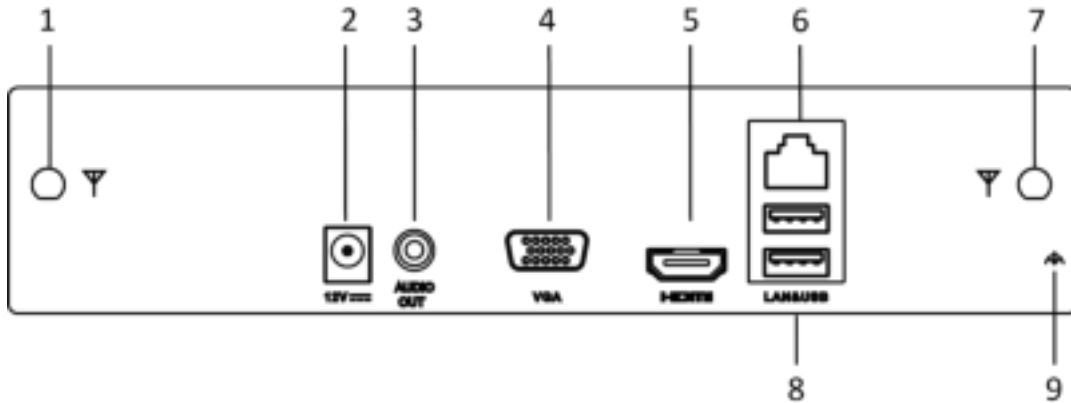

**Camera Dimension**

**Camera Accessory**

DS-1280ZJ-XS  
Junction Box

## NVR Dimension

Unit: mm

## Physical Interface

No.	Description	No.	Description
1	Wi-Fi Antenna	6	LAN
2	Power Supply	7	Wi-Fi Antenna
3	Audio Out	8	USB
4	VGA Interface	9	Ground
5	HDMI Interface		