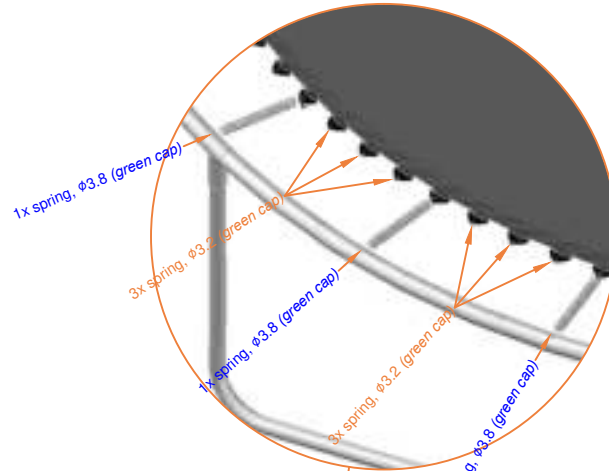

SPORT SET

60x spring 178mm, ϕ 3.2 (red cap)
12x spring 178mm, ϕ 3.8 (green cap)

52x spring 178mm, ϕ 3.2 (red cap)
8x spring 178mm, ϕ 3.8 (green cap)

08ft

10ft

SPORT SET

72 spring 178mm, ø3.2 (red cap)
24x spring 178mm, ø3.8 (green cap)

64x spring 178mm, ø3.2 (red cap)
16x spring 178mm, ø3.8 (green cap)

14ft

12ft

EXTREM SPORT SET

48x spring 178mm, ϕ 3.2 (red cap)
24x spring 178mm, ϕ 3.8 (green cap)

45x spring 178mm, ϕ 3.2 (red cap)
15x spring 178mm, ϕ 3.8 (green cap)

08ft

10ft

EXTREM SPORT SET

64 spring 178mm, ø3.2 (red cap)
32x spring 178mm, ø3.8 (green cap)

60x spring 178mm, ø3.2 (red cap)
20x spring 178mm, ø3.8 (green cap)

14ft

12ft

SPORT SET! CHANGE PROPORTIONAL!

EXTREM SPORT SET! CHANGE PROPORTIONAL!

8FT	15x spring 178mm, ϕ 3.8 (green cap)	45x spring 178mm, ϕ 3.2 (red cap)
10FT	24x spring 178mm, ϕ 3.8 (green cap)	48x spring 178mm, ϕ 3.2 (red cap)
12FT	20x spring 215mm, ϕ 3.8 (green cap)	60x spring 215mm, ϕ 3.2 (red cap)
14FT	32x spring 215mm, ϕ 3.8 (green cap)	64x spring 215mm, ϕ 3.2 (red cap)