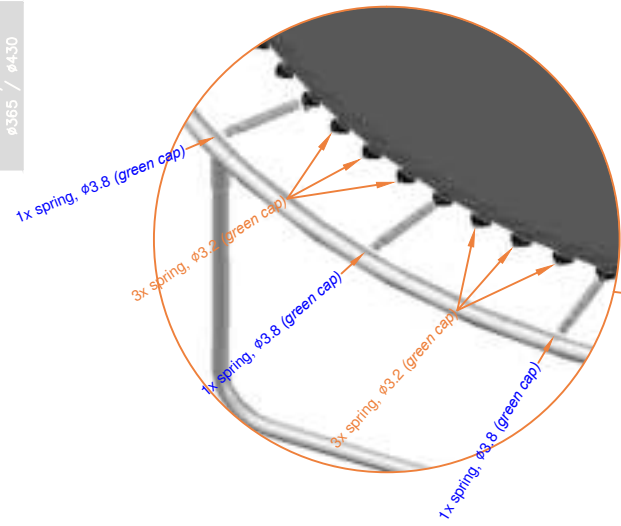

64x spring 178mm, ø3.2 (red cap)
16x spring 178mm, ø3.8 (green cap)

14ft

12ft

EXTREM SPORT SET

48x spring 178mm, ϕ 3.2 (red cap)
24x spring 178mm, ϕ 3.8 (green cap)

45x spring 178mm, ϕ 3.2 (red cap)
15x spring 178mm, ϕ 3.8 (green cap)

08ft

10ft

EXTREM SPORT SET

64 spring 178mm, ø3.2 (red cap)
32x spring 178mm, ø3.8 (green cap)

60x spring 178mm, ø3.2 (red cap)
20x spring 178mm, ø3.8 (green cap)

14ft

12ft

SPORT SET! CHANGE PROPORTIONAL!

8FT	08x spring 178mm, ϕ 3.8 (green cap)	52x spring 178mm, ϕ 3.2 (red cap)
10FT	12x spring 178mm, ϕ 3.8 (green cap)	60x spring 178mm, ϕ 3.2 (red cap)
12FT	16x spring 215mm, ϕ 3.8 (green cap)	64x spring 215mm, ϕ 3.2 (red cap)
14FT	24x spring 215mm, ϕ 3.8 (green cap)	72x spring 215mm, ϕ 3.2 (red cap)

EXTREM SPORT SET! CHANGE PROPORTIONAL!

8FT	15x spring 178mm, ϕ 3.8 (green cap)	45x spring 178mm, ϕ 3.2 (red cap)
10FT	24x spring 178mm, ϕ 3.8 (green cap)	48x spring 178mm, ϕ 3.2 (red cap)
12FT	20x spring 215mm, ϕ 3.8 (green cap)	60x spring 215mm, ϕ 3.2 (red cap)
14FT	32x spring 215mm, ϕ 3.8 (green cap)	64x spring 215mm, ϕ 3.2 (red cap)