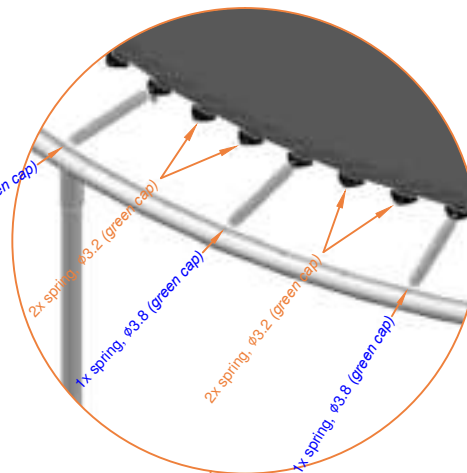

SPORT SET

60x spring 178mm, ϕ 3.2 (red cap)
12x spring 178mm, ϕ 3.8 (green cap)

52x spring 178mm, ϕ 3.2 (red cap)
8x spring 178mm, ϕ 3.8 (green cap)

08ft

10ft

SPORT SET

72 spring 178mm, ø3.2 (red cap)
24x spring 178mm, ø3.8 (green cap)

64x spring 178mm, ø3.2 (red cap)
16x spring 178mm, ø3.8 (green cap)

14ft

12ft

EXTREM SPORT SET

48x spring 178mm, ϕ 3.2 (red cap)
24x spring 178mm, ϕ 3.8 (green cap)

45x spring 178mm, ϕ 3.2 (red cap)
15x spring 178mm, ϕ 3.8 (green cap)

08ft

10ft

EXTREM SPORT SET

64 spring 178mm, ø3.2 (red cap)
32x spring 178mm, ø3.8 (green cap)

60x spring 178mm, ø3.2 (red cap)
20x spring 178mm, ø3.8 (green cap)

14ft

12ft

SPORT SET! CHANGE PROPORTIONAL!

EXTREM SPORT SET! CHANGE PROPORTIONAL!

8FT	15x spring 178mm, ϕ 3.8 (green cap)	45x spring 178mm, ϕ 3.2 (red cap)
10FT	24x spring 178mm, ϕ 3.8 (green cap)	48x spring 178mm, ϕ 3.2 (red cap)
12FT	20x spring 215mm, ϕ 3.8 (green cap)	60x spring 215mm, ϕ 3.2 (red cap)
14FT	32x spring 215mm, ϕ 3.8 (green cap)	64x spring 215mm, ϕ 3.2 (red cap)