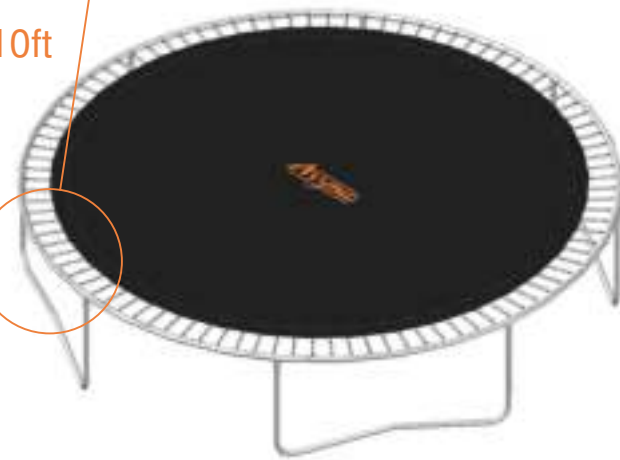

Model 08 / 08-i

Model 10 / 10-i

Model 12 / 12-i

Model 14 / 14-i

Avyna

Sport Spring Set / Extrem Sport Spring Set
AVSP-SS AVSP-ES

Assembly manual

Type	Size	Standard q'ty	Sport q'ty	Extrem Sport q'ty	Tool spring
8FT	245cm	60	8	15	
10FT	305cm	72	12	24	
12FT	365cm	80	16	20	
14FT	430cm	96	24	32	

SPORT SET

60x spring 178mm, ϕ 3.2 (red cap)
12x spring 178mm, ϕ 3.8 (green cap)

52x spring 178mm, ϕ 3.2 (red cap)
8x spring 178mm, ϕ 3.8 (green cap)

08ft

10ft

SPORT SET

72 spring 178mm, ø3.2 (red cap)
24x spring 178mm, ø3.8 (green cap)

64x spring 178mm, ø3.2 (red cap)
16x spring 178mm, ø3.8 (green cap)

14ft

12ft

EXTREM SPORT SET

48x spring 178mm, ϕ 3.2 (red cap)
24x spring 178mm, ϕ 3.8 (green cap)

45x spring 178mm, ϕ 3.2 (red cap)
15x spring 178mm, ϕ 3.8 (green cap)

08ft

10ft

EXTREM SPORT SET

64 spring 178mm, ø3.2 (red cap)
32x spring 178mm, ø3.8 (green cap)

60x spring 178mm, ø3.2 (red cap)
20x spring 178mm, ø3.8 (green cap)

14ft

12ft

SPORT SET! CHANGE PROPORTIONAL!