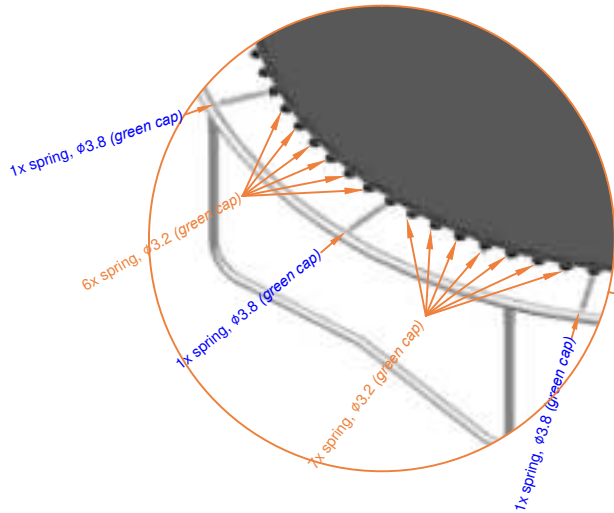

Model 08 / 08-i

Model 10 / 10-i

Model 12 / 12-i

Model 14 / 14-i

Avyna

Sport Spring Set / Extrem Sport Spring Set
AVSP-SS AVSP-ES

Assembly manual

Type	Size	Standard q'ty	Sport q'ty	Extrem Sport q'ty	Tool spring
8FT	245cm	60	8	15	
10FT	305cm	72	12	24	
12FT	365cm	80	16	20	
14FT	430cm	96	24	32	

SPORT SET

60x spring 178mm, ϕ 3.2 (red cap)
12x spring 178mm, ϕ 3.8 (green cap)

52x spring 178mm, ϕ 3.2 (red cap)
8x spring 178mm, ϕ 3.8 (green cap)

08ft

10ft

SPORT SET

72 spring 178mm, ø3.2 (red cap)
24x spring 178mm, ø3.8 (green cap)

64x spring 178mm, ø3.2 (red cap)
16x spring 178mm, ø3.8 (green cap)

14ft

12ft

EXTREM SPORT SET

48x spring 178mm, ϕ 3.2 (red cap)
24x spring 178mm, ϕ 3.8 (green cap)

45x spring 178mm, ϕ 3.2 (red cap)
15x spring 178mm, ϕ 3.8 (green cap)

08ft

10ft

EXTREM SPORT SET

64 spring 178mm, ø3.2 (red cap)
32x spring 178mm, ø3.8 (green cap)

60x spring 178mm, ø3.2 (red cap)
20x spring 178mm, ø3.8 (green cap)

14ft

12ft

SPORT SET! CHANGE PROPORTIONAL!