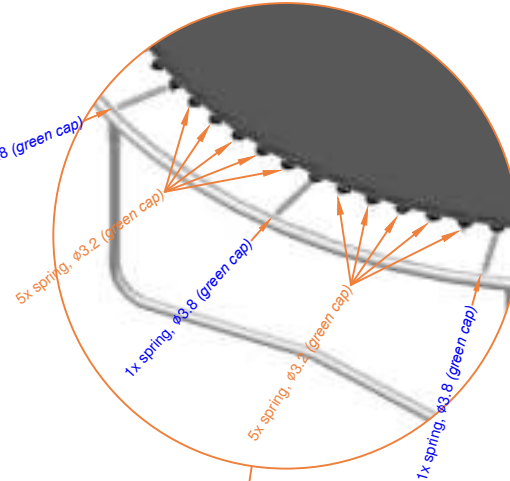

Model 08 / 08-i

Model 10 / 10-i

Model 12 / 12-i

Model 14 / 14-i

Avyna

Sport Spring Set / Extrem Sport Spring Set
AVSP-SS AVSP-ES

Assembly manual

Type	Size	Standard q'ty	Sport q'ty	Extrem Sport q'ty	Tool spring
8FT	245cm	60	8	15	
10FT	305cm	72	12	24	
12FT	365cm	80	16	20	
14FT	430cm	96	24	32	

SPORT SET

60x spring 178mm, ϕ 3.2 (red cap)
12x spring 178mm, ϕ 3.8 (green cap)

52x spring 178mm, ϕ 3.2 (red cap)
8x spring 178mm, ϕ 3.8 (green cap)

08ft

10ft

SPORT SET

72 spring 178mm, ø3.2 (red cap)
24x spring 178mm, ø3.8 (green cap)

64x spring 178mm, ø3.2 (red cap)
16x spring 178mm, ø3.8 (green cap)

14ft

12ft

EXTREM SPORT SET

48x spring 178mm, ϕ 3.2 (red cap)
24x spring 178mm, ϕ 3.8 (green cap)

45x spring 178mm, ϕ 3.2 (red cap)
15x spring 178mm, ϕ 3.8 (green cap)

08ft

10ft

EXTREM SPORT SET

64 spring 178mm, ø3.2 (red cap)
32x spring 178mm, ø3.8 (green cap)

60x spring 178mm, ø3.2 (red cap)
20x spring 178mm, ø3.8 (green cap)

14ft

12ft

SPORT SET! CHANGE PROPORTIONAL!