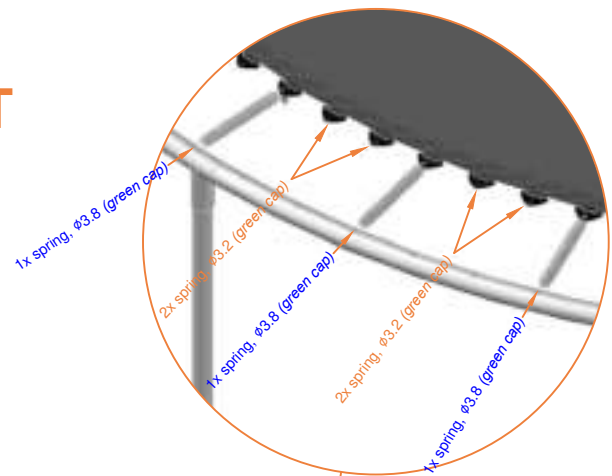

64x spring 178mm, ø3.2 (red cap)
16x spring 178mm, ø3.8 (green cap)

14ft

12ft

EXTREM SPORT SET

48x spring 178mm, ϕ 3.2 (red cap)
24x spring 178mm, ϕ 3.8 (green cap)

45x spring 178mm, ϕ 3.2 (red cap)
15x spring 178mm, ϕ 3.8 (green cap)

08ft

10ft

EXTREM SPORT SET

64 spring 178mm, ø3.2 (red cap)
32x spring 178mm, ø3.8 (green cap)

60x spring 178mm, ø3.2 (red cap)
20x spring 178mm, ø3.8 (green cap)

14ft

12ft

SPORT SET! CHANGE PROPORTIONAL!

8FT	08x spring 178mm, ϕ 3.8 (green cap)	52x spring 178mm, ϕ 3.2 (red cap)
10FT	12x spring 178mm, ϕ 3.8 (green cap)	60x spring 178mm, ϕ 3.2 (red cap)
12FT	16x spring 215mm, ϕ 3.8 (green cap)	64x spring 215mm, ϕ 3.2 (red cap)
14FT	24x spring 215mm, ϕ 3.8 (green cap)	72x spring 215mm, ϕ 3.2 (red cap)

EXTREM SPORT SET! CHANGE PROPORTIONAL!

8FT	15x spring 178mm, ϕ 3.8 (green cap)	45x spring 178mm, ϕ 3.2 (red cap)
10FT	24x spring 178mm, ϕ 3.8 (green cap)	48x spring 178mm, ϕ 3.2 (red cap)
12FT	20x spring 215mm, ϕ 3.8 (green cap)	60x spring 215mm, ϕ 3.2 (red cap)
14FT	32x spring 215mm, ϕ 3.8 (green cap)	64x spring 215mm, ϕ 3.2 (red cap)