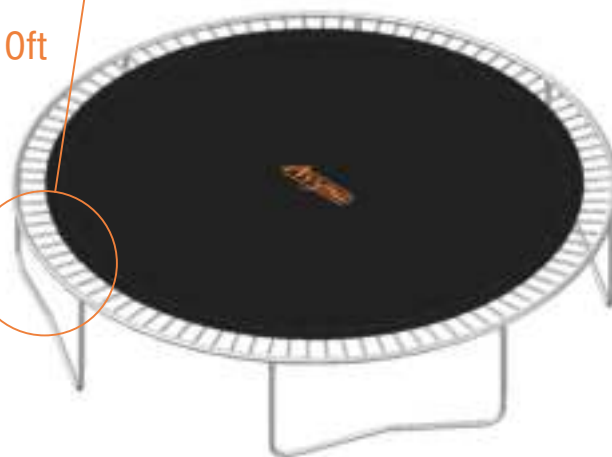

SPORT SET

60x spring 178mm, ϕ 3.2 (red cap)
12x spring 178mm, ϕ 3.8 (green cap)

52x spring 178mm, ϕ 3.2 (red cap)
8x spring 178mm, ϕ 3.8 (green cap)

08ft

10ft

SPORT SET

72 spring 178mm, ø3.2 (red cap)
24x spring 178mm, ø3.8 (green cap)

64x spring 178mm, ø3.2 (red cap)
16x spring 178mm, ø3.8 (green cap)

14ft

12ft

EXTREM SPORT SET

48x spring 178mm, ϕ 3.2 (red cap)
24x spring 178mm, ϕ 3.8 (green cap)

45x spring 178mm, ϕ 3.2 (red cap)
15x spring 178mm, ϕ 3.8 (green cap)

08ft

10ft

EXTREM SPORT SET

64 spring 178mm, ø3.2 (red cap)
32x spring 178mm, ø3.8 (green cap)

60x spring 178mm, ø3.2 (red cap)
20x spring 178mm, ø3.8 (green cap)

14ft

12ft

SPORT SET! CHANGE PROPORTIONAL!