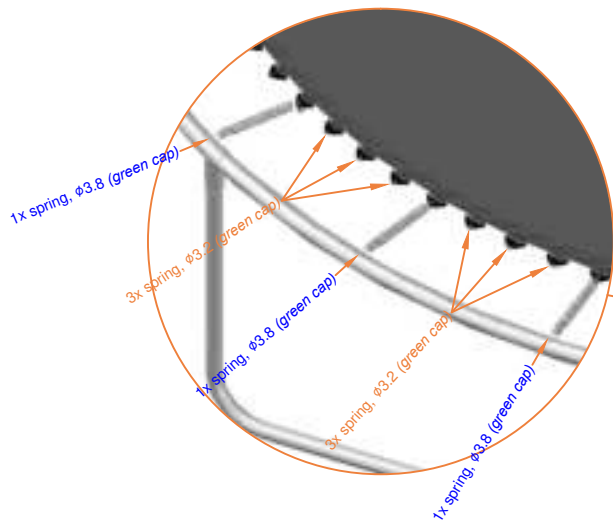

SPORT SET

60x spring 178mm, ϕ 3.2 (red cap)
12x spring 178mm, ϕ 3.8 (green cap)

52x spring 178mm, ϕ 3.2 (red cap)
8x spring 178mm, ϕ 3.8 (green cap)

08ft

10ft

SPORT SET

72 spring 178mm, ø3.2 (red cap)
24x spring 178mm, ø3.8 (green cap)

64x spring 178mm, ø3.2 (red cap)
16x spring 178mm, ø3.8 (green cap)

14ft

12ft

EXTREM SPORT SET

48x spring 178mm, ϕ 3.2 (red cap)
24x spring 178mm, ϕ 3.8 (green cap)

45x spring 178mm, ϕ 3.2 (red cap)
15x spring 178mm, ϕ 3.8 (green cap)

08ft

10ft

EXTREM SPORT SET

64 spring 178mm, ø3.2 (red cap)
32x spring 178mm, ø3.8 (green cap)

60x spring 178mm, ø3.2 (red cap)
20x spring 178mm, ø3.8 (green cap)

14ft

12ft

SPORT SET! CHANGE PROPORTIONAL!

EXTREM SPORT SET! CHANGE PROPORTIONAL!

8FT	15x spring 178mm, ϕ 3.8 (green cap)	45x spring 178mm, ϕ 3.2 (red cap)
10FT	24x spring 178mm, ϕ 3.8 (green cap)	48x spring 178mm, ϕ 3.2 (red cap)
12FT	20x spring 215mm, ϕ 3.8 (green cap)	60x spring 215mm, ϕ 3.2 (red cap)
14FT	32x spring 215mm, ϕ 3.8 (green cap)	64x spring 215mm, ϕ 3.2 (red cap)