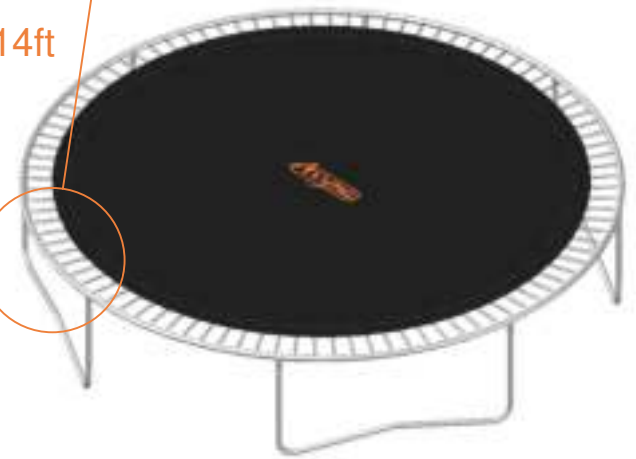

64x spring 178mm, ø3.2 (red cap)
16x spring 178mm, ø3.8 (green cap)

14ft

12ft

EXTREM SPORT SET

48x spring 178mm, ϕ 3.2 (red cap)
24x spring 178mm, ϕ 3.8 (green cap)

45x spring 178mm, ϕ 3.2 (red cap)
15x spring 178mm, ϕ 3.8 (green cap)

08ft

10ft

EXTREM SPORT SET

64 spring 178mm, ø3.2 (red cap)
32x spring 178mm, ø3.8 (green cap)

60x spring 178mm, ø3.2 (red cap)
20x spring 178mm, ø3.8 (green cap)

14ft

12ft

SPORT SET! CHANGE PROPORTIONAL!

8FT	08x spring 178mm, ϕ 3.8 (green cap)	52x spring 178mm, ϕ 3.2 (red cap)
10FT	12x spring 178mm, ϕ 3.8 (green cap)	60x spring 178mm, ϕ 3.2 (red cap)
12FT	16x spring 215mm, ϕ 3.8 (green cap)	64x spring 215mm, ϕ 3.2 (red cap)
14FT	24x spring 215mm, ϕ 3.8 (green cap)	72x spring 215mm, ϕ 3.2 (red cap)

EXTREM SPORT SET! CHANGE PROPORTIONAL!

8FT	15x spring 178mm, ϕ 3.8 (green cap)	45x spring 178mm, ϕ 3.2 (red cap)
10FT	24x spring 178mm, ϕ 3.8 (green cap)	48x spring 178mm, ϕ 3.2 (red cap)
12FT	20x spring 215mm, ϕ 3.8 (green cap)	60x spring 215mm, ϕ 3.2 (red cap)
14FT	32x spring 215mm, ϕ 3.8 (green cap)	64x spring 215mm, ϕ 3.2 (red cap)