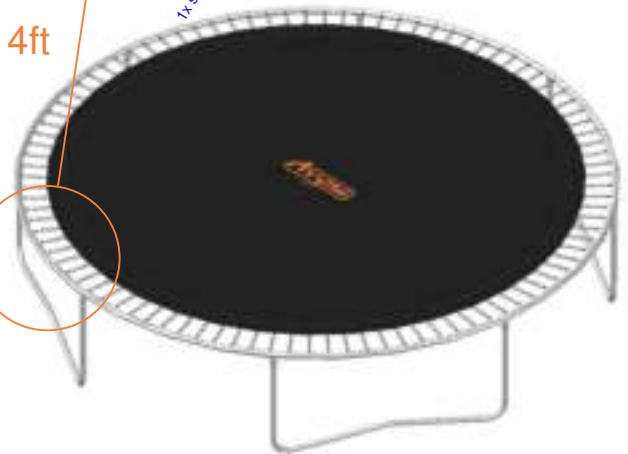

Model 08 / 08-i

Model 10 / 10-i

Model 12 / 12-i

Model 14 / 14-i

Avyna

Sport Spring Set / Extrem Sport Spring Set
AVSP-SS AVSP-ES

Assembly manual

Type	Size	Standard q'ty	Sport q'ty	Extrem Sport q'ty	Tool spring
8FT	245cm	60	8	15	
10FT	305cm	72	12	24	
12FT	365cm	80	16	20	
14FT	430cm	96	24	32	

SPORT SET

60x spring 178mm, ϕ 3.2 (red cap)
12x spring 178mm, ϕ 3.8 (green cap)

52x spring 178mm, ϕ 3.2 (red cap)
8x spring 178mm, ϕ 3.8 (green cap)

08ft

10ft

SPORT SET

72 spring 178mm, ø3.2 (red cap)
24x spring 178mm, ø3.8 (green cap)

64x spring 178mm, ø3.2 (red cap)
16x spring 178mm, ø3.8 (green cap)

14ft

12ft

EXTREM SPORT SET

48x spring 178mm, ϕ 3.2 (red cap)
24x spring 178mm, ϕ 3.8 (green cap)

45x spring 178mm, ϕ 3.2 (red cap)
15x spring 178mm, ϕ 3.8 (green cap)

08ft

10ft

EXTREM SPORT SET

64 spring 178mm, ø3.2 (red cap)
32x spring 178mm, ø3.8 (green cap)

60x spring 178mm, ø3.2 (red cap)
20x spring 178mm, ø3.8 (green cap)

14ft

12ft

SPORT SET! CHANGE PROPORTIONAL!