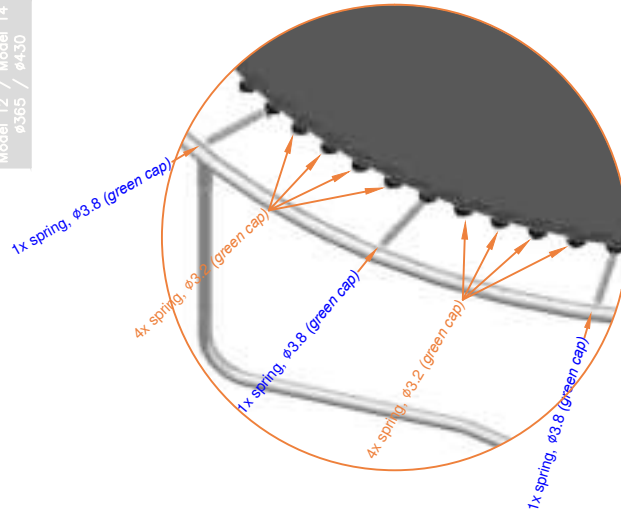

SPORT SET

60x spring 178mm, ϕ 3.2 (red cap)
12x spring 178mm, ϕ 3.8 (green cap)

52x spring 178mm, ϕ 3.2 (red cap)
8x spring 178mm, ϕ 3.8 (green cap)

08ft

10ft

SPORT SET

72 spring 178mm, ø3.2 (red cap)
24x spring 178mm, ø3.8 (green cap)

64x spring 178mm, ø3.2 (red cap)
16x spring 178mm, ø3.8 (green cap)

14ft

12ft

EXTREM SPORT SET

48x spring 178mm, ϕ 3.2 (red cap)
24x spring 178mm, ϕ 3.8 (green cap)

45x spring 178mm, ϕ 3.2 (red cap)
15x spring 178mm, ϕ 3.8 (green cap)

08ft

10ft

EXTREM SPORT SET

64 spring 178mm, ø3.2 (red cap)
32x spring 178mm, ø3.8 (green cap)

60x spring 178mm, ø3.2 (red cap)
20x spring 178mm, ø3.8 (green cap)

14ft

12ft

SPORT SET! CHANGE PROPORTIONAL!

EXTREM SPORT SET! CHANGE PROPORTIONAL!

8FT	15x spring 178mm, ϕ 3.8 (green cap)	45x spring 178mm, ϕ 3.2 (red cap)
10FT	24x spring 178mm, ϕ 3.8 (green cap)	48x spring 178mm, ϕ 3.2 (red cap)
12FT	20x spring 215mm, ϕ 3.8 (green cap)	60x spring 215mm, ϕ 3.2 (red cap)
14FT	32x spring 215mm, ϕ 3.8 (green cap)	64x spring 215mm, ϕ 3.2 (red cap)