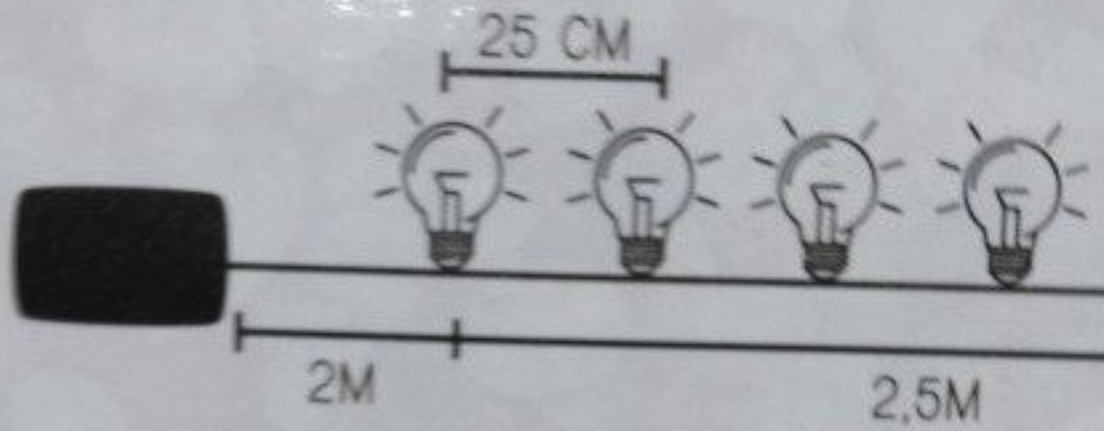

This solar light charges during the day and switches on at night (sunlight) as possible. The batteries should not be disposed in the regular waste bin but should be recycled.

RECHA

(1x AA

SOLAR