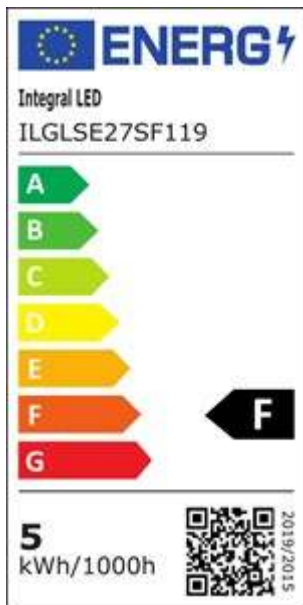

Physical Data

Product Length (mm):	115
Product Width (mm):	60
Product Weight (g):	38
Material:	Aluminium, Polycarbonate
Base Term:	Edison screw
Bulb Base:	E27
Construction:	Plastic and Aluminium heat sink, polycarbonate diffuser
Globe Finish:	Frosted
Globe Type:	GLS
Bulb or Luminaire Shape:	Round
Placement / Application:	Outdoor (with appropriate outdoor fitting), General Lighting
Spot Type:	SMD

Electrical Data

Power Consumption (w):	4.8
Power Factor:	0.4
Wattage equivalent (W):	40
Amperage (mA):	40
Dimming:	Non-Dimmable
Driver Included:	Yes
Electric Current:	AC
True Wattage Eq (W):	40
EN:	EN-62560
LVD Certified:	Yes

Light Data

Luminous Flux in Lumens (lm):	470
Luminous efficacy (lm/W):	98
Correlated Colour Temperature (CCT) (K):	5000
Colour Temperature:	5000K - Daylight
Colour Temperature Name:	Daylight
Beam Angle:	240
Colour Rendering Index (CRI):	80
Colour Type:	Single
Instant on (Less than 1 second):	Yes
LED Type:	Surface mounted device (SMD)
Lifetime (hours):	15000
Switching Cycles:	7500

Environment

EN:	EN-62560
LVD Certified:	Yes
CE RoHS:	Yes
Energy Rating:	A+
New Energy Rating:	F
Hg 0% (Mercury Free):	Yes
IP Rating (Ingress Protection):	IP20
Lowest Operating Temperature (°C):	-20
Maximum Operating Temperature (°C):	40