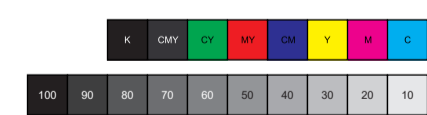

1200 Watts

Stainless steel stick

High quality housing

Variable speed control

Turbo function

Detachable stainless steel stick

3 Stainless steel knife blades

Including measuring cup of 700 ml

Power of 1200 watts

Get the most out of your product! Visit www.princesshome.eu/register for registration, spare parts and accessories.